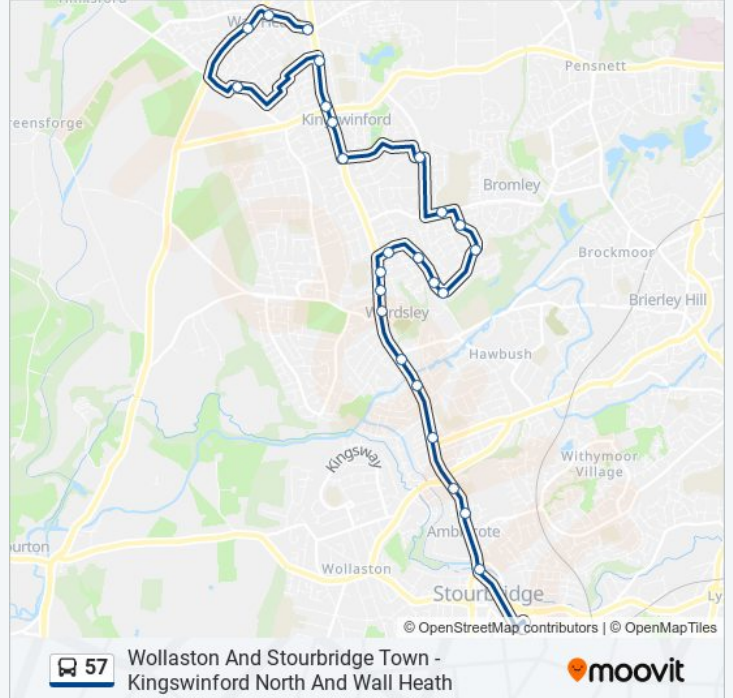

Stops: 6

Trip Duration: 10 min

Line Summary:

Direction: Stourbridge

26 stops

[VIEW LINE SCHEDULE](#)

Moss Grove

New St

57 bus Info

Direction: Stourbridge

Stops: 26

Trip Duration: 35 min

Line Summary:

Blandford Drive

Brierley Hill Rd

Brook St

Brettell Lane

Collis St

Stamford St

Mill Race Lane

Stourbridge Interchange (Stand C)

Direction: Wall Heath

24 stops

[VIEW LINE SCHEDULE](#)

57 bus Info

Direction: Wall Heath

Stops: 24

Trip Duration: 30 min

Line Summary:

Rowan Rise

Park St

Kingswinford Cross