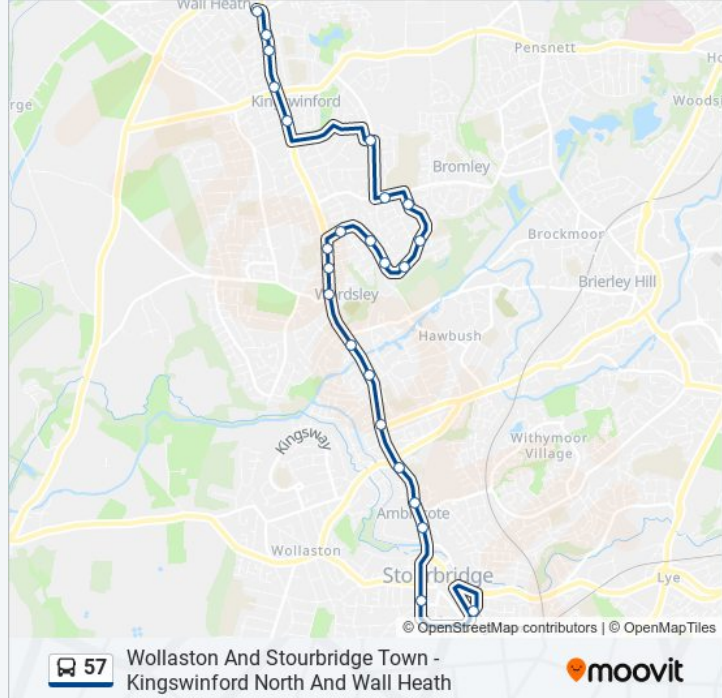

Brettell Lane

Collis St

Stamford St

Mill Race Lane

Stourbridge Interchange (Stand C)

Direction: Wall Heath

24 stops

[VIEW LINE SCHEDULE](#)

Conway Close

Bromley Hill Schools

57 bus Time Schedule

Wall Heath Route Timetable:

Sunday	Not Operational
Monday	Not Operational
Tuesday	10:10 - 14:55
Wednesday	10:10 - 14:55
Thursday	10:10 - 14:55
Friday	10:10 - 14:55
Saturday	10:10 - 14:55

57 bus Info

Direction: Wall Heath

Stops: 24

Trip Duration: 30 min

Line Summary:

Rowan Rise

Park St

Kingswinford Cross

Back Rd

Dubarry Ave

Moss Grove

57 bus time schedules and route maps are available in an offline PDF at moovitapp.com. Use the Moovit App to see live bus times, train schedule or subway schedule, and step-by-step directions for all public transit in West Midlands.