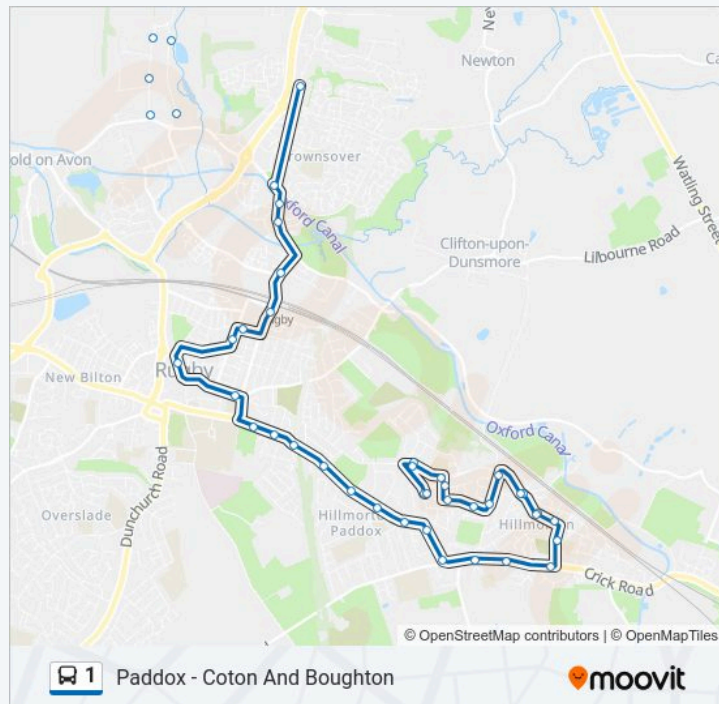

Clifton Road (Stand A)

North Street (Stand F)

Market Street

Railway Terrace

Rugby Rail Station

Carillion Rail Depot

Houston Road

Reservoir Road

Crow Thorns

Brownsover Road

Coates Distribution

Valley Drive

Cosford Lane

Brownsover Road

Merlin Close

1 bus Info

Direction: Rugby

Stops: 38

Trip Duration: 36 min

Line Summary:

1 bus Time Schedule

Direction: Swift Valley

15 stops

[VIEW LINE SCHEDULE](#)

Clifton Road (Stand A)
North Street (Stand F)
Market Street
Railway Terrace
Rugby Rail Station
Carillion Rail Depot
Houston Road
Reservoir Road
Crow Thorns
Brownsover Road
Coates Distribution
Valley Drive
Cosford Lane
Brownsover Road
Merlin Close