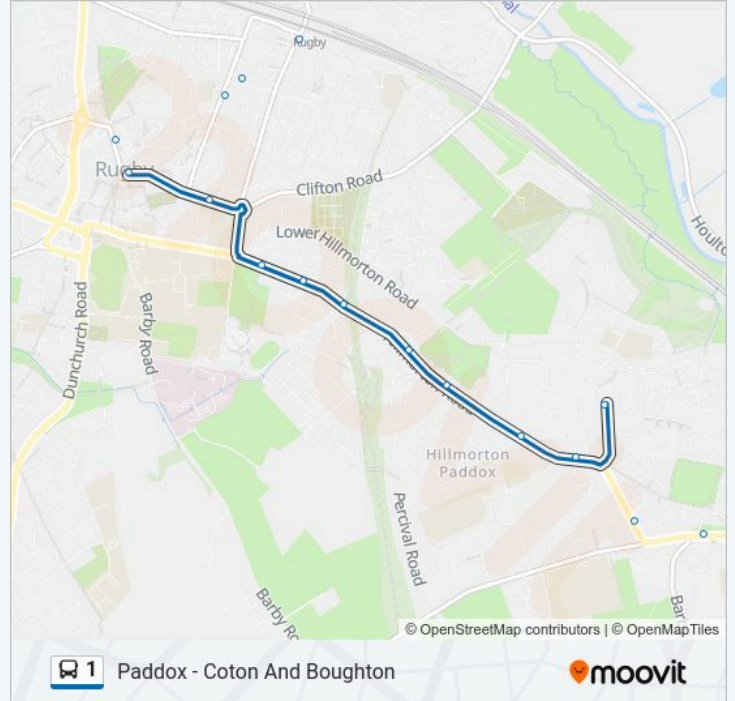

Direction: Hillmorton

39 stops

[VIEW LINE SCHEDULE](#)

Merlin Close

Benches Furlong

Crackthorne Drive

Footpath

Sedge Road

Plantain Way

Two Pike Leys

Longstork Road

Avocet Close

Central Park

Rugby Gateway

Brownsover Lane

Brownsover Road

1 bus Info

Direction: Hillmorton

Stops: 39

Trip Duration: 43 min

Line Summary:

Roman Way
 Glebe Farm Road
 Sparta Way
 Elliots Field
 Crow Thorns
 Douglas Road
 Riverside
 Carillion Rail Depot
 Rugby Rail Station
 Railway Terrace
 Market Street
 Stand H
 Church Street (Stand J)
 Clifton Road (Stand O)
 Fawsley House
 Temple Street
 Timber Court
 Boundary Road
 Percival Road
 Stanley Road
 Dunsmoor Avenue
 Edgecote Close

Direction: Rugby

38 stops

[VIEW LINE SCHEDULE](#)

Edgecote Close
 Loverock Crescent
 Eden Road
 Phipps Avenue
 Pettiver Crescent
 Dyson Close
 The Kent

1 bus Time Schedule

Rugby Route Timetable:

Sunday	09:28 - 16:58
Monday	07:15 - 19:21
Tuesday	07:15 - 19:21
Wednesday	07:15 - 19:21
Thursday	07:15 - 19:21
Friday	07:15 - 19:21
Saturday	07:15 - 19:10