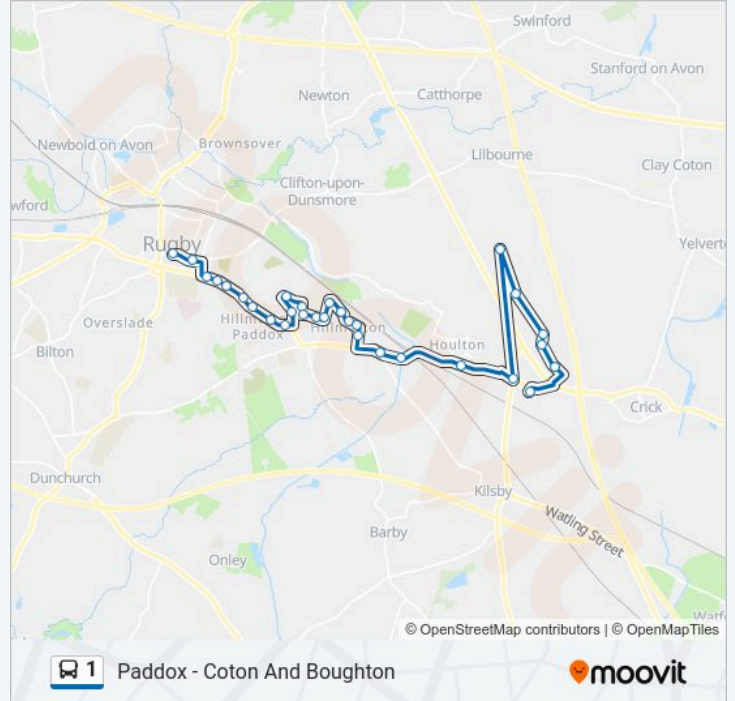

Direction: Dirft

Stops: 30

Trip Duration: 32 min

Line Summary:

Hughes Close

The Dingle

Kilsby Lane

Lennon Close

Houlton Radio Station

Halfway House Ph

Royal Mail Super Hub

Gxo

Dirft 3

Stobarts

Ingrams

Celtic Way

Direction: Hillmorton

39 stops

[VIEW LINE SCHEDULE](#)

Merlin Close

Benches Furlong

Crackthorne Drive

Footpath

Sedge Road

1 bus Info

Direction: Hillmorton

Stops: 39

Trip Duration: 43 min

Line Summary:

Roman Way
 Glebe Farm Road
 Sparta Way
 Elliots Field
 Crow Thorns
 Douglas Road
 Riverside
 Carillion Rail Depot
 Rugby Rail Station
 Railway Terrace
 Market Street
 Stand H
 Church Street (Stand J)
 Clifton Road (Stand O)
 Fawsley House
 Temple Street
 Timber Court
 Boundary Road
 Percival Road
 Stanley Road
 Dunsmoor Avenue
 Edgecote Close