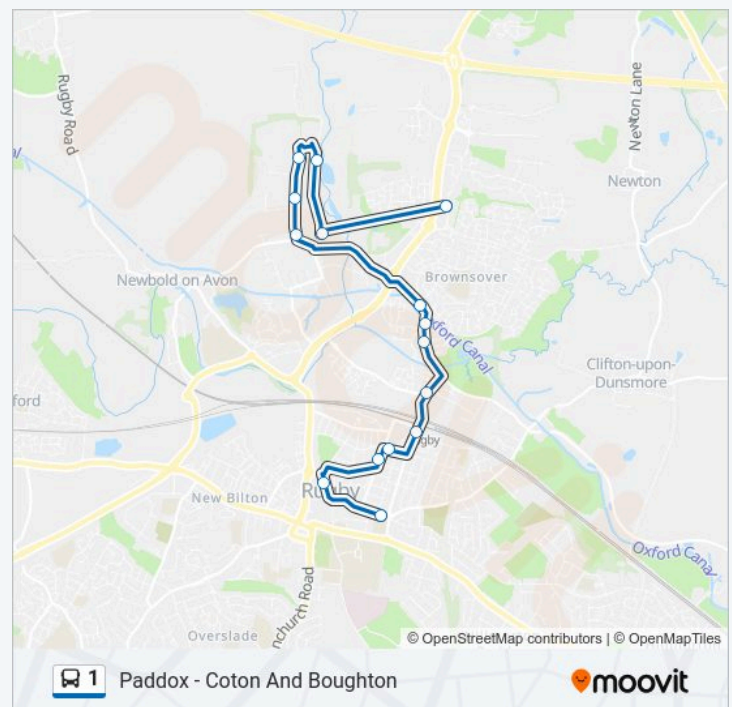

Direction: Swift Valley

15 stops

[VIEW LINE SCHEDULE](#)

Clifton Road (Stand A)
North Street (Stand F)
Market Street
Railway Terrace
Rugby Rail Station
Carillion Rail Depot
Houston Road
Reservoir Road
Crow Thorns
Brownsover Road
Coates Distribution
Valley Drive
Cosford Lane
Brownsover Road
Merlin Close

Swift Valley Route Timetable:

Sunday	Not Operational
Monday	06:35
Tuesday	06:35
Wednesday	06:35
Thursday	06:35
Friday	06:35
Saturday	Not Operational

1 bus Info

Direction: Swift Valley

Stops: 15

Trip Duration: 24 min

Line Summary:

1 bus time schedules and route maps are available in an offline PDF at moovitapp.com. Use the Moovit App to see live bus times, train schedule or subway schedule, and step-by-step directions for all public transit in West Midlands.

© 2024 Moovit - All Rights Reserved