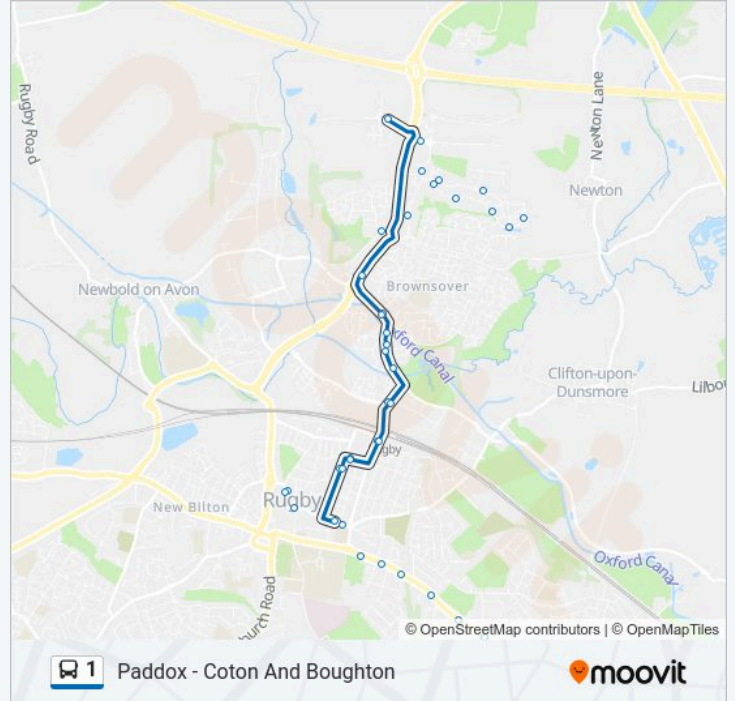

Direction: Brownsover

25 stops

[VIEW LINE SCHEDULE](#)

- Houlton School
- Shaughnessy Way
- Lennon Close
- Kilsby Lane
- Duffy Place
- Fellows Way
- Paddox
- Paddox Shops
- Fisher Avenue
- Sidney Road
- Langton Road
- Boundary Road
- Timber Court
- Temple Street
- Fawsley House
- Clifton Road (Stand A)
- North Street (Stand F)
- Market Street
- Railway Terrace
- Rugby Rail Station
- Carillion Rail Depot

1 bus Info

Direction: Brownsover

Stops: 25

Trip Duration: 15 min

Line Summary:

Houston Road
Reservoir Road
Crow Thorns
Merlin Close

Direction: Dirft

30 stops

[VIEW LINE SCHEDULE](#)

Church Street (Stand J)
Clifton Road (Stand O)
Fawsley House
Temple Street
Timber Court
Boundary Road
Percival Road
Stanley Road
Dunsmoor Avenue
Edgecote Close
Loverock Crescent
Eden Road
Phipps Avenue
Pettiver Crescent
Dyson Close
The Kent
Coton Road
School Street

Direction: Dirft

Stops: 30

Trip Duration: 32 min

Line Summary:

Hughes Close

The Dingle

Kilsby Lane

Lennon Close