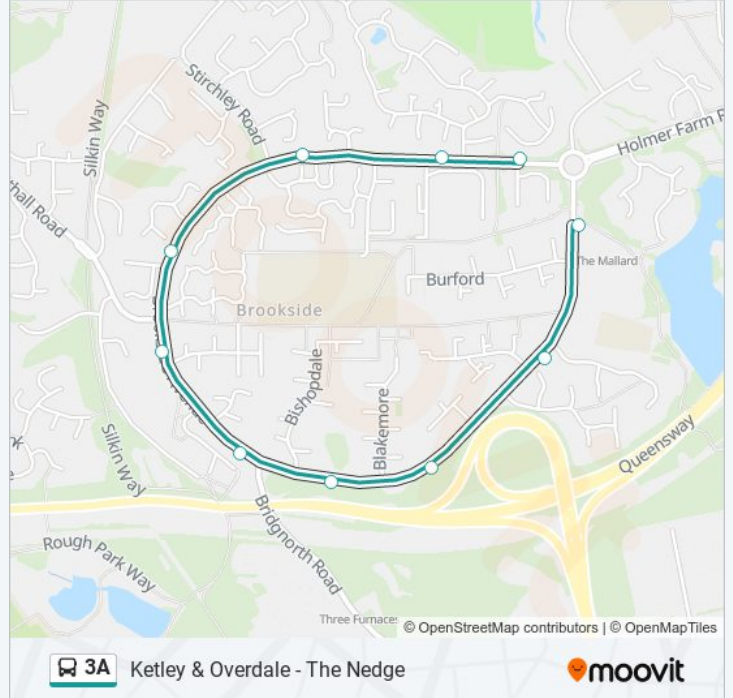

### Direction: Bridgwood (Opp)

10 stops

[VIEW LINE SCHEDULE](#)

- Burford
- Burtondale
- Blakemore
- Bishopdale
- Brackenfield
- Brindleyford
- Burnside
- Briarwood
- Bembridge
- Bridgwood

### 3A bus Info

**Direction:** Bridgwood (Opp)

**Stops:** 10

**Trip Duration:** 3 min

**Line Summary:**

### Direction: Brookside

14 stops

[VIEW LINE SCHEDULE](#)

- Telford
- Matheson House
- Dunsheath
- Duffryn
- Dallamoor
- Deercote
- Telford Town Park
- Boddington Crescent
- Farmhouse
- Long Meadow
- Cherington
- Chatford
- Centre
- Burford

**3A bus Info**

**Direction:** Telford Town Centre

**Stops:** 22

**Trip Duration:** 15 min

**Line Summary:**

Duffryn

Dunsheath

Matheson House