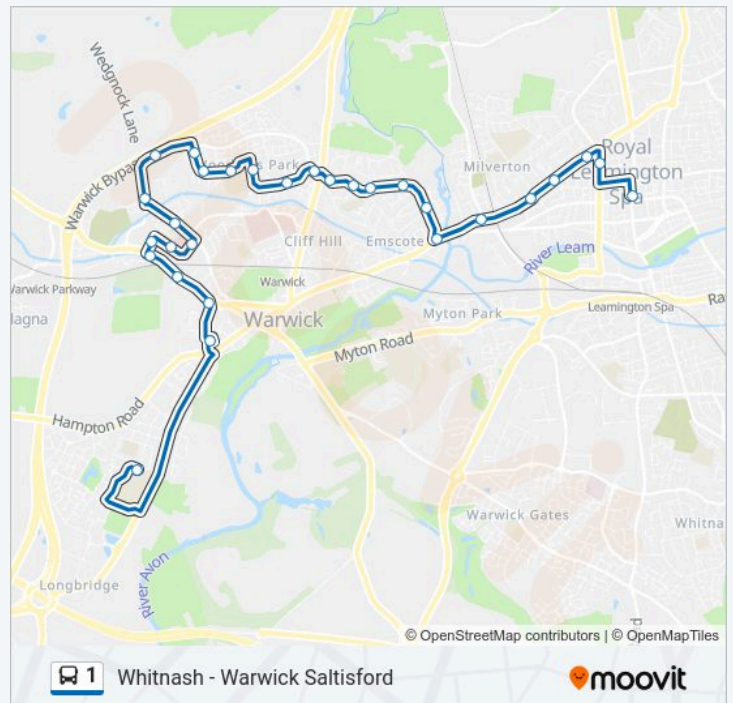

Vicarage Lane

Ivy Lane

Direction: Leamington Spa

29 stops

[VIEW LINE SCHEDULE](#)

Aylesford School
Warwick
Kings Head
Birch Meadow Close
St Michaels Road
Saltisford Gardens
St Christophers Close
Hospital
Landor Road
Ibm
Wedgnock House
Crane Close
Deansway
Woodloes Primary School
Shops
Grassington Avenue
Primrose Hill
Montague Road
The Ridgeway
Shops
Chesford Crescent
Beauchamp Road
Portobello Bridge
Milverton Turn
Shops
St Marks Church
Binswood Tavern
Trinity Street
Upper Parade (Stand K)

Stops: 29

Trip Duration: 38 min

Line Summary:

Direction: Southam

65 stops

[VIEW LINE SCHEDULE](#)

Warwick
Kings Head
Birch Meadow Close
St Michaels Road
Saltisford Gardens
St Christophers Close
Hospital
Landor Road
Ibm
Wedgnock House
Crane Close
Deansway
Woodloes Primary School
Shops
Grassington Avenue
Primrose Hill
Montague Road
The Ridgeway
Shops
Chesford Crescent
Beauchamp Road
Portobello Bridge
Milverton Turn
Shops
St Marks Church
Binswood Tavern
Trinity Street
Upper Parade (Stand K)
Regent Hotel