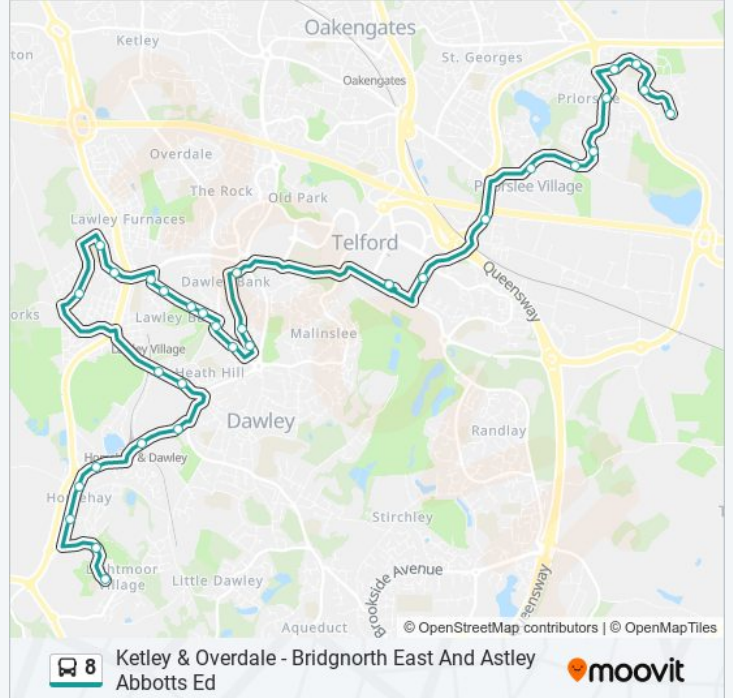

Old Office Road

Heath Hill Industrial Estate

Station Road

Pool Hill Road

Farm Lane

Foresters Arms

Myford House

Woodlands Farm

Lightmoor Square

**Direction: Low Town**

73 stops

[VIEW LINE SCHEDULE](#)

Hereford Drive

Westminster Way

Redhill Primary School

Finsbury Drive