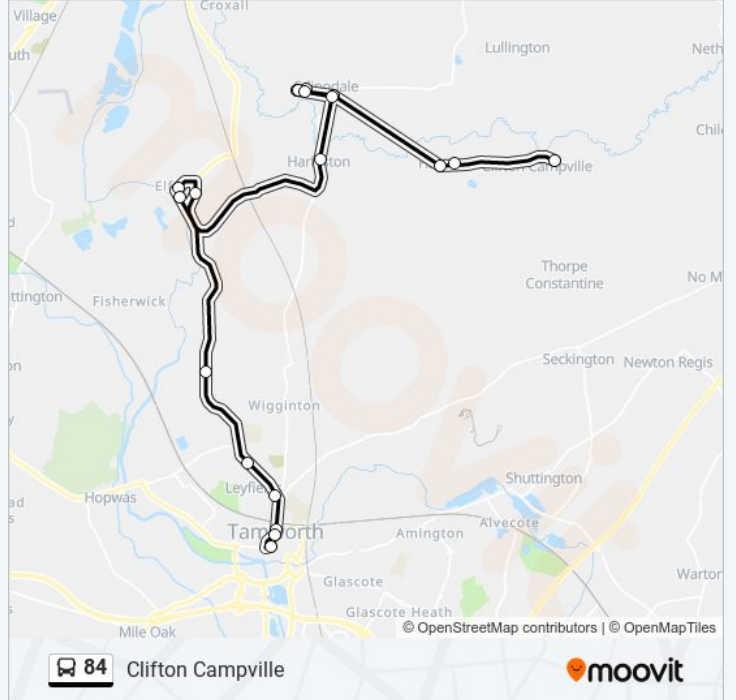

### Direction: Clifton Campville

19 stops

[VIEW LINE SCHEDULE](#)

- Corporation St (Stand R)
- Bus Garage
- Hospital Street
- Hillcrest Close
- Cedar Drive
- Tollgate Lane
- The Osiers
- Church Road
- Eddies Lane
- St Matthews Church
- Main Road
- Woodyard Drive
- School Lane
- School Lane
- Woodyard Drive
- Main Road
- St Michael And St James Church
- Syerscote Lane
- Green Man Ph

### 84 bus Info

**Direction:** Clifton Campville

**Stops:** 19

**Trip Duration:** 34 min

**Line Summary:**

**Direction: Tamworth Town Centre**

20 stops

[VIEW LINE SCHEDULE](#)

- Green Man Ph
- Church Street
- Syerscote Lane
- St Michael And St James Church
- Main Road
- Woodyard Drive
- School Lane
- School Lane
- Woodyard Drive
- Main Road
- St Matthews Church
- The Osiers
- Church Road
- Eddies Lane
- Tollgate Lane
- Cedar Drive
- Hillcrest Close
- South Staffordshire College

**84 bus Info**

**Direction:** Tamworth Town Centre

**Stops:** 20

**Trip Duration:** 32 min

**Line Summary:**

Bus Garage

Corporation St (Stand R)

84 bus time schedules and route maps are available in an offline PDF at [moovitapp.com](https://moovitapp.com). Use the Moovit App to see live bus times, train schedule or subway schedule, and step-by-step directions for all public transit in West Midlands.