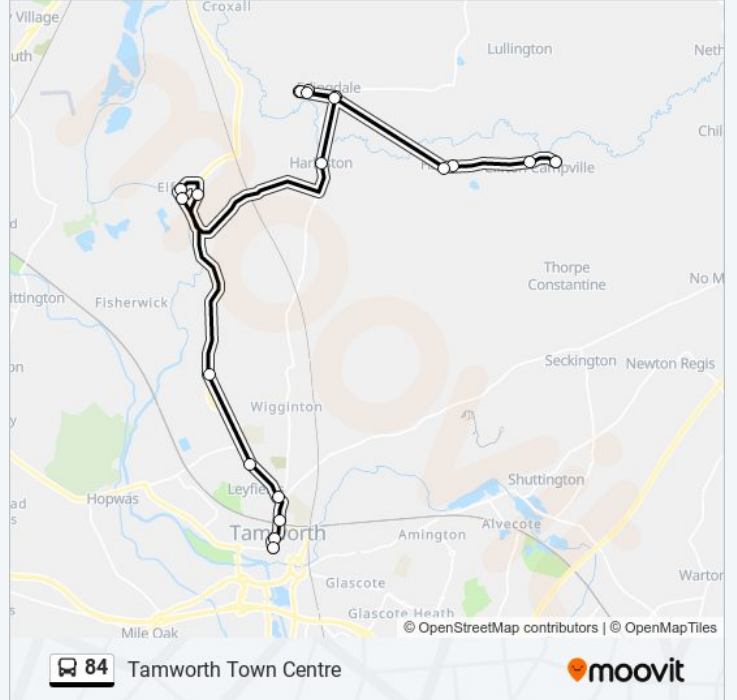

### Direction: Clifton Campville

19 stops

[VIEW LINE SCHEDULE](#)

- Corporation St (Stand R)
- Bus Garage
- Hospital Street
- Hillcrest Close
- Cedar Drive
- Tollgate Lane
- The Osiers
- Church Road
- Eddies Lane
- St Matthews Church
- Main Road
- Woodyard Drive
- School Lane
- School Lane
- Woodyard Drive
- Main Road
- St Michael And St James Church
- Syerscote Lane
- Green Man Ph

- Green Man Ph
- Church Street
- Syerscote Lane
- St Michael And St James Church
- Main Road
- Woodyard Drive
- School Lane
- School Lane
- Woodyard Drive
- Main Road
- St Matthews Church
- The Osiers
- Church Road
- Eddies Lane
- Tollgate Lane
- Cedar Drive
- Hillcrest Close
- South Staffordshire College

**84 bus Info**

**Direction:** Tamworth Town Centre

**Stops:** 20

**Trip Duration:** 32 min

**Line Summary:**

Bus Garage

Corporation St (Stand R)

84 bus time schedules and route maps are available in an offline PDF at [moovitapp.com](https://moovitapp.com). Use the Moovit App to see live bus times, train schedule or subway schedule, and step-by-step directions for all public transit in West Midlands.

© 2024 Moovit - All Rights Reserved