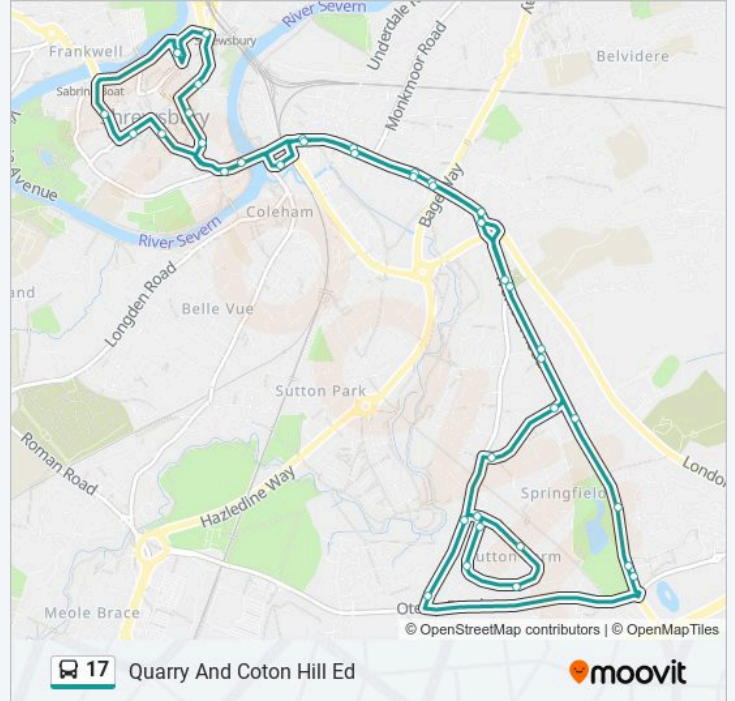

17 bus Info

Direction: Shrewsbury

Stops: 22

Trip Duration: 24 min

Line Summary:

The Square

Market Hall

Rowleys House

Armoury Gardens Jct

Huxley Close Jct

Kingston Drive Jct

Playing Fields

Bus Layby

Melrose Drive Jct

17 bus Time Schedule

Weeping Cross Route Timetable:

Sunday	Not Operational
Monday	09:40 - 13:40
Tuesday	09:40 - 13:40
Wednesday	09:40 - 13:40
Thursday	09:40 - 13:40
Friday	09:40 - 13:40
Saturday	09:40 - 16:40

17 bus Info

Direction: Weeping Cross

Stops: 39

Trip Duration: 33 min

Line Summary:

Tilstock Crescent Jct
Sutton Shops
Mawley Close Jct
Condover Road Jct
Burway Drive Jct
Charles Darwin
Sutton Road Jct
Mereseide Jct
Armoury Gardens Jct
St Giles Church
Shirehall
The Bell Ph
Newhall Gardens Jct
The Dun Cow
Abbey Church
Mansers
St. Julians Friars
The Square
Market Hall
Rowleys House
Shrewsbury