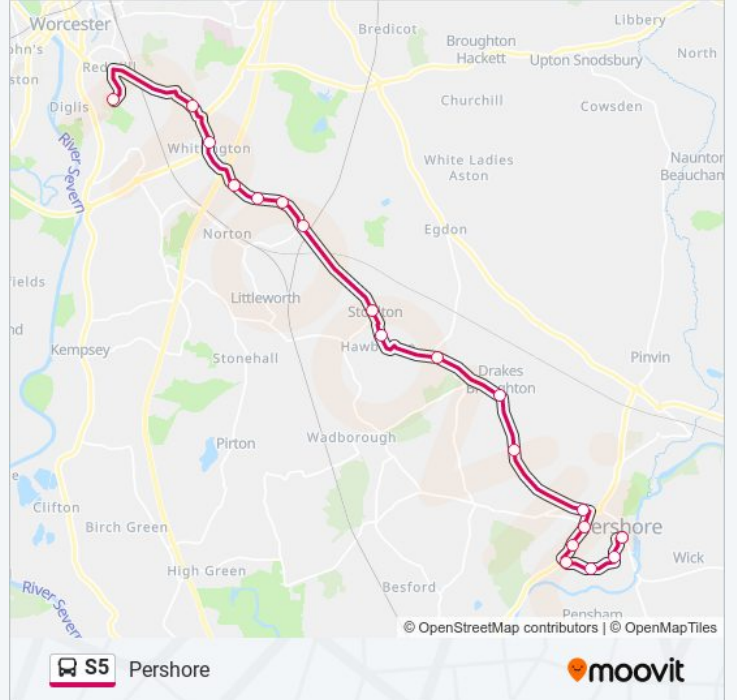

Direction: Battenhall

18 stops

[VIEW LINE SCHEDULE](#)

Royal Arcade
Abbotswood Health Centre
Birlingham Close
Cornmore
Abbots Grange
New Road
Loughmill Road
Persnore Fields Cottages
Main Road
Caldewell Lodge
Fusion Brasserie
Frogery Lane
Woodbury Lane
High Park
Motorway Northbound
Swan Inn
Blind College
Blessed Edward Olcorne High School

S5 bus Info

Direction: Battenhall

Stops: 18

Trip Duration: 35 min

Line Summary:

Direction: Pershore

19 stops

[VIEW LINE SCHEDULE](#)

- Blessed Edward Olcorne High School
- Blind College
- Swan Inn
- Motorway Southbound
- Firs Cottages Layby
- High Park
- Woodbury Lane
- Froggery Lane
- Fusion Brasserie
- Caldewell Lodge
- Main Road
- Pershore Fields Cottages
- Loughmill Road
- New Road
- Abbots Grange
- Cornmore
- Birlingham Close
- Abbotswood Health Centre

S5 bus Info

Direction: Pershore

Stops: 19

Trip Duration: 31 min

Line Summary:

S5 bus time schedules and route maps are available in an offline PDF at moovitapp.com. Use the [Moovit App](#) to see live bus times, train schedule or subway schedule, and step-by-step directions for all public transit in West Midlands.