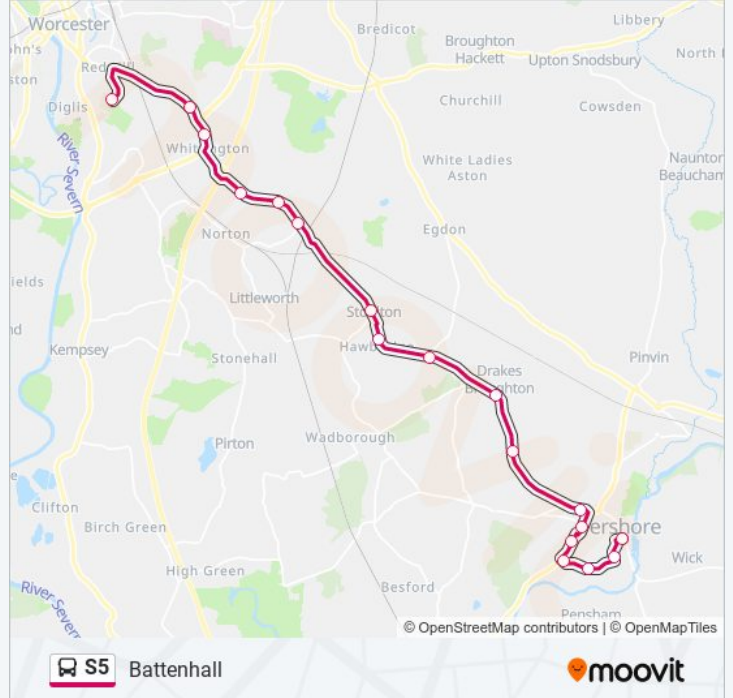

Direction: Battenhall

18 stops

[VIEW LINE SCHEDULE](#)

Royal Arcade
Abbotswood Health Centre
Birlingham Close
Cornmore
Abbots Grange
New Road
Loughmill Road
Persnore Fields Cottages
Main Road
Caldewell Lodge
Fusion Brasserie
Frogery Lane
Woodbury Lane
High Park
Motorway Northbound
Swan Inn
Blind College
Blessed Edward Olcorne High School

S5 bus Info

Direction: Battenhall

Stops: 18

Trip Duration: 35 min

Line Summary:

Direction: Pershore

19 stops

[VIEW LINE SCHEDULE](#)