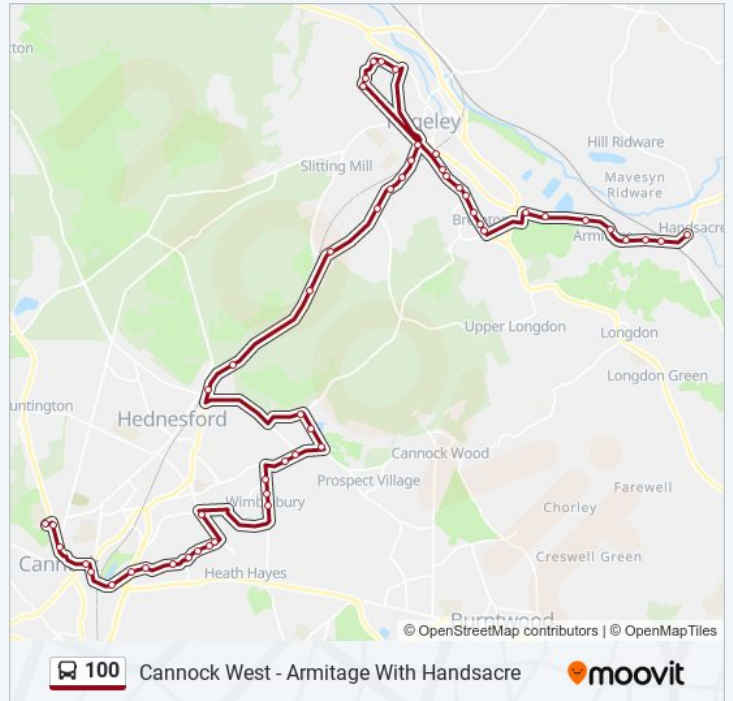

Buckmaster Way

### 100 bus Info

**Direction:** Handsacre

**Stops:** 50

**Trip Duration:** 54 min

**Line Summary:**

Redbrook Lane

Lodge Road

St Michaels Church