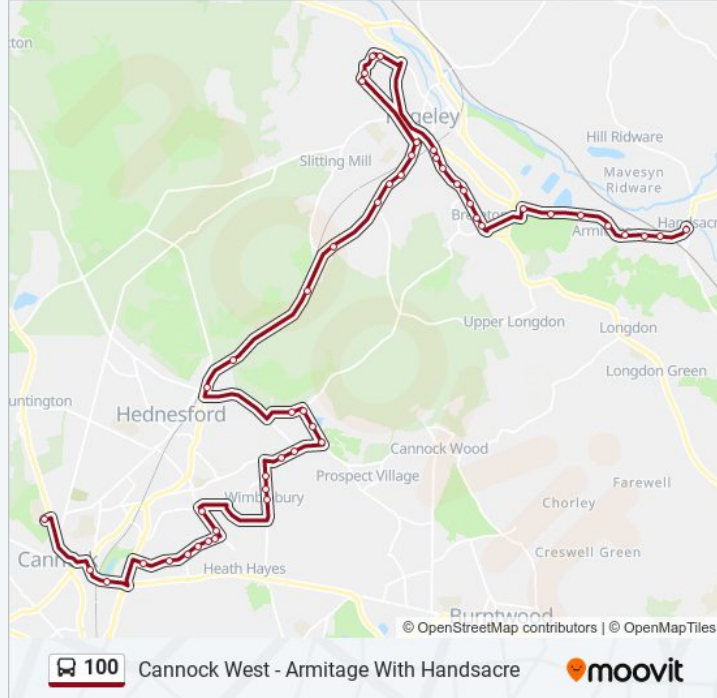

Use the Moovit App to find the closest 100 bus station near you and find out when is the next 100 bus arriving.

**Direction: Cannock**

45 stops

[VIEW LINE SCHEDULE](#)

- Pinfold Drive
- Far Lady Croft
- Shropshire Brook Road
- Rectory Lane
- The Croft Primary School
- The Plum Pudding
- Priory Avenue
- Ash Tree Inn
- Coalpit Lane
- St Michaels Church
- Lodge Road
- Redbrook Lane
- Buckmaster Way
- Ravenhill Terrace
- Newman Grove
- Wharf Road
- Jeffery Close
- Oak Close
- Jennie Lee Way
- Upfield Way
- Churchfield Primary Academy

**100 bus Info**

**Direction:** Cannock

**Stops:** 45

**Trip Duration:** 56 min

**Line Summary:**

Upper Cross Road

Queensway

Cardigan Avenue

Sycamore Road

Scott Street

Hemlock Way

Hayes Way

Badgers Way

Sidon Hill Way

Heath Way

Tesco Store

Salisbury Drive

Robins Croft

Mill Farm Ph

Hollies Park Road

Cardinal Griffin Catholic College

**Direction: Handsacre**

50 stops

[VIEW LINE SCHEDULE](#)