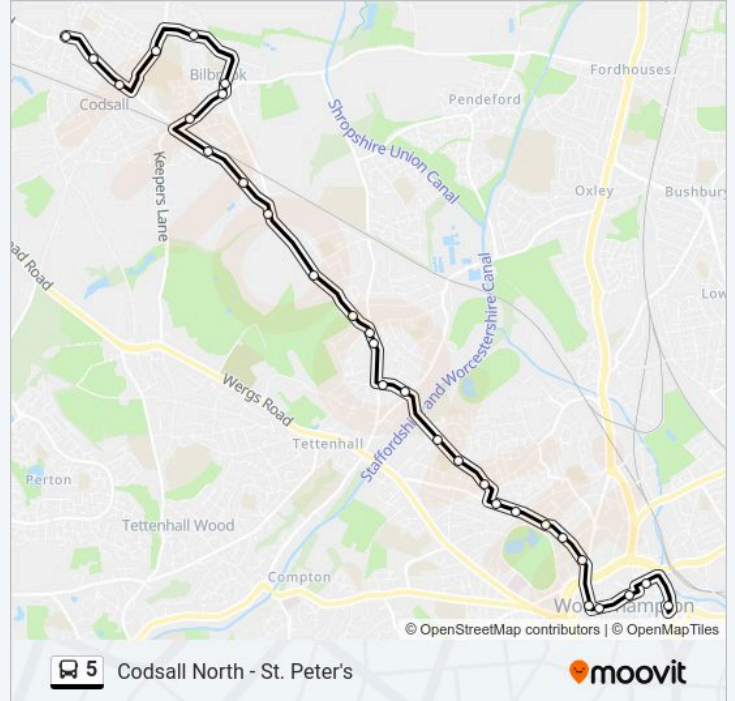

### 5 bus Info

**Direction:** Codsall Town Centre

**Stops:** 30

**Trip Duration:** 29 min

**Line Summary:**

Greenacre Drive

Fire Station

The Woodman Inn

Holy Cross Church

Lime Tree Road

Codsall Community High School

Histons Hill

Wheel Avenue

Church Road

### Direction: Wolverhampton

30 stops

[VIEW LINE SCHEDULE](#)

Church Road

Wheel Avenue

Histons Hill

Codsall Community High School

Lime Tree Road

### 5 bus Info

**Direction:** Wolverhampton

**Stops:** 30

**Trip Duration:** 28 min

**Line Summary:**

Smestow Brook

Hordern Grove

Farndale Avenue