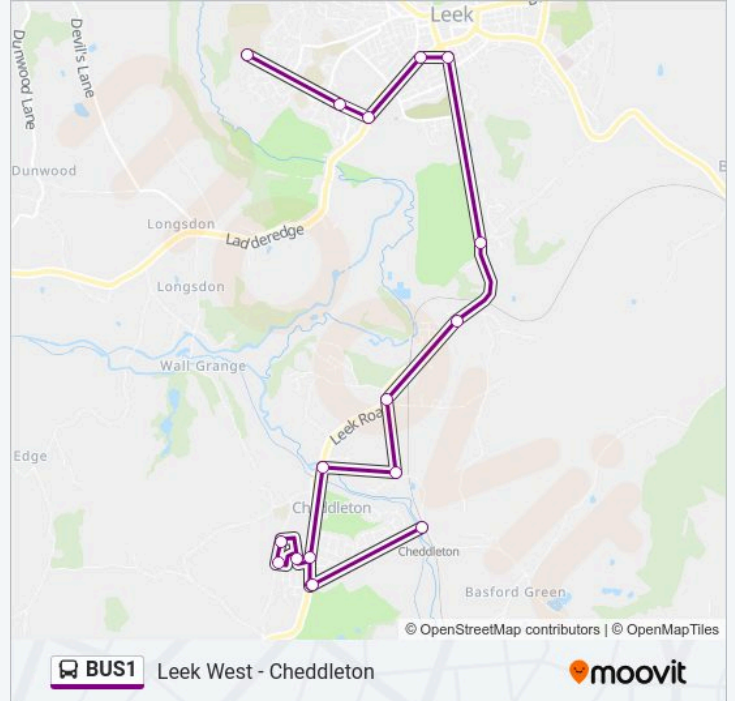

The BUS1 bus line (Leek West - Cheddleton) has 2 routes. For regular weekdays, their operation hours are:

(1) Cheddleton: 15:55(2) Westwood: 07:57

Use the Moovit App to find the closest BUS1 bus station near you and find out when is the next BUS1 bus arriving.

#### Direction: Cheddleton

17 stops

[VIEW LINE SCHEDULE](#)

Westwood College  
Thornhill Road  
Campbell Avenue  
Sneyd Street  
Duke Street  
Birchall Lane  
Leekbrook Way  
Cheddleton Heath Road  
Harrison Way  
Station Road  
The Avenue  
St Hilda's Avenue  
Ox Pasture  
Dalehouse Road  
Ashcombe Park Cricket Club  
Ashcombe Park Cricket Club  
Railway Station

#### BUS1 bus Info

**Direction:** Cheddleton

**Stops:** 17

**Trip Duration:** 39 min

**Line Summary:**

### Direction: Westwood

17 stops

[VIEW LINE SCHEDULE](#)

- Cheddleton Heath Road
- Harrison Way
- The Avenue
- St Hilda's Avenue
- Ox Pasture
- Dalehouse Road
- Ashcombe Park Cricket Club
- Railway Station
- Station Road
- Travellers Rest Ph
- Leekbrook Way
- Birchall Lane
- Duke Street
- Sneyd Street
- Campbell Avenue
- Thornhill Road
- Westwood College