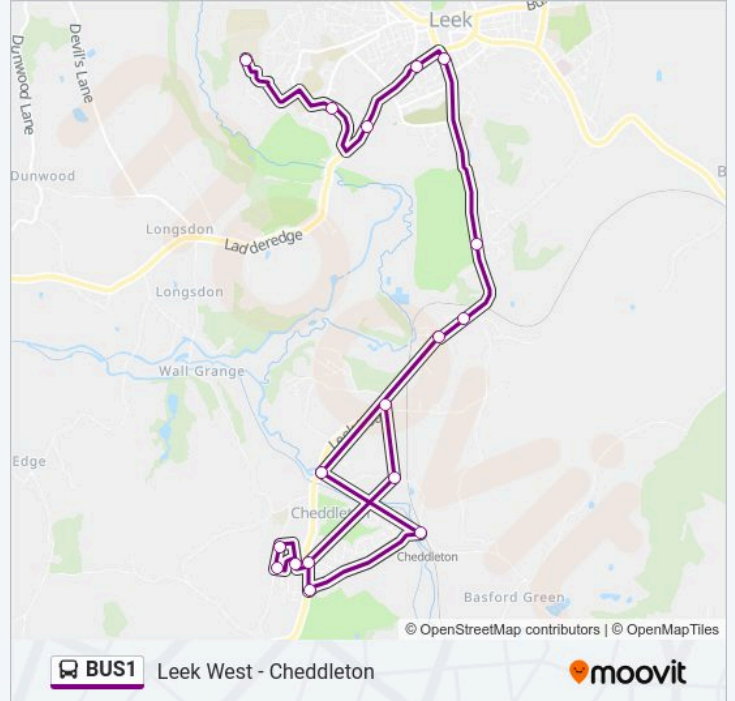

#### Direction: Cheddleton

17 stops

[VIEW LINE SCHEDULE](#)

Westwood College  
Thornhill Road  
Campbell Avenue  
Sneyd Street  
Duke Street  
Birchall Lane  
Leekbrook Way  
Cheddleton Heath Road  
Harrison Way  
Station Road  
The Avenue  
St Hilda's Avenue  
Ox Pasture  
Dalehouse Road  
Ashcombe Park Cricket Club  
Ashcombe Park Cricket Club  
Railway Station

### Direction: Westwood

17 stops

[VIEW LINE SCHEDULE](#)

- Cheddleton Heath Road
- Harrison Way
- The Avenue
- St Hilda's Avenue
- Ox Pasture
- Dalehouse Road
- Ashcombe Park Cricket Club
- Railway Station
- Station Road
- Travellers Rest Ph
- Leekbrook Way
- Birchall Lane
- Duke Street
- Sneyd Street
- Campbell Avenue
- Thornhill Road
- Westwood College

### BUS1 bus Time Schedule

Westwood Route Timetable:

Sunday	Not Operational
Monday	07:57
Tuesday	07:57
Wednesday	07:57
Thursday	07:57
Friday	07:57
Saturday	Not Operational

### BUS1 bus Info

**Direction:** Westwood

**Stops:** 17

**Trip Duration:** 48 min

**Line Summary:**

BUS1 bus time schedules and route maps are available in an offline PDF at [moovitapp.com](https://moovitapp.com). Use the Moovit App to see live bus times, train schedule or subway schedule, and step-by-step directions for all public transit in West Midlands.