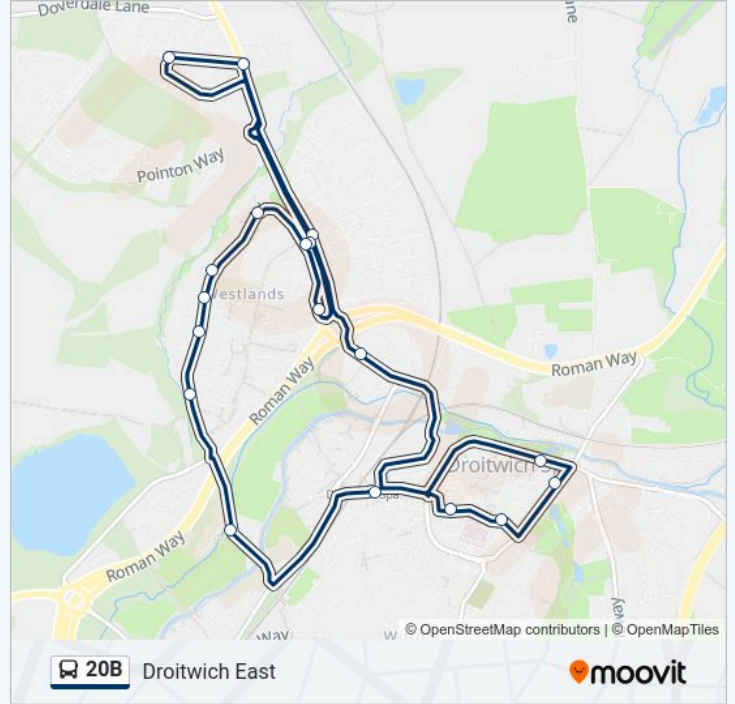

Droitwich East

[Get The App](#)

The 20B bus line Droitwich East has one route. For regular weekdays, their operation hours are:

(1) Hampton Lovett: 07:30 - 18:00

Use the Moovit App to find the closest 20B bus station near you and find out when is the next 20B bus arriving.

Direction: Hampton Lovett

22 stops

[VIEW LINE SCHEDULE](#)

Ombersley Street East (Stop 1)

Raven Hotel

Queen Street

Waitrose

Droitwich Spa Railway Station

20B bus Time Schedule

Hampton Lovett Route Timetable:

Sunday	Not Operational
Monday	07:30 - 18:00
Tuesday	07:30 - 18:00
Wednesday	07:30 - 18:00
Thursday	07:30 - 18:00
Friday	07:30 - 18:00
Saturday	08:30 - 17:10

20B bus Info

Direction: Hampton Lovett

Stops: 22

Trip Duration: 23 min

Line Summary:

Ombersley Street East (Stop 1)

20B bus time schedules and route maps are available in an offline PDF at moovitapp.com. Use the Moovit App to see live bus times, train schedule or subway schedule, and step-by-step directions for all public transit in West Midlands.