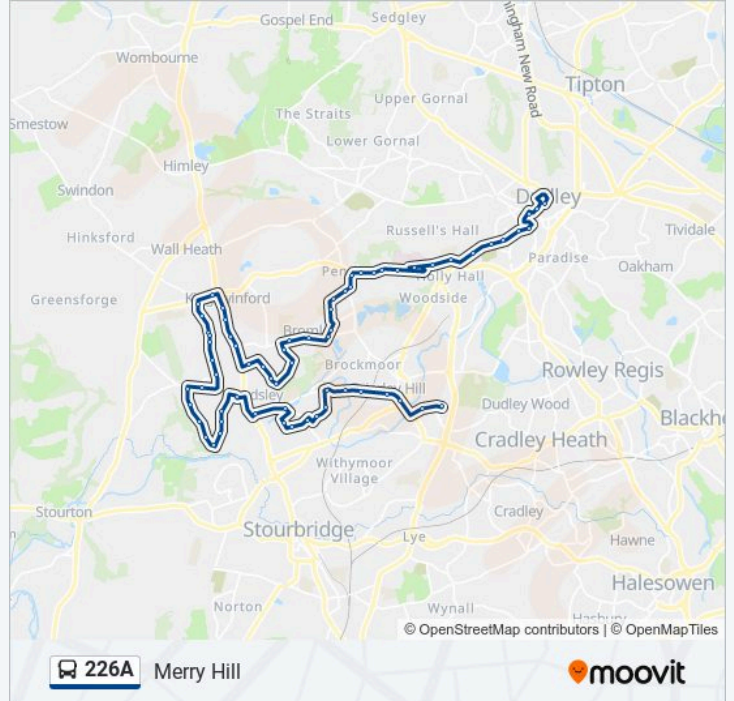

**226A bus Info**

**Direction:** Dudley

**Stops:** 59

**Trip Duration:** 47 min

**Line Summary:**

Hamilton Drive

Rothesay Drive

Middleway Ave

### Direction: Merry Hill

66 stops

[VIEW LINE SCHEDULE](#)

Evolve Campus (Stop Dy1)

Stone Street

Magistrates Court

Vicar St

The Lamp Tavern

### 226A bus Info

**Direction:** Merry Hill

**Stops:** 66

**Trip Duration:** 47 min

**Line Summary:**

Tiled House Lane  
Pensnett School  
Rookery Park  
Bryce Rd  
Albermarle Rd  
Randall Close  
Conway Close  
Madeley Rd  
Westcott Close  
Ridge Hill  
Surrey Drive  
Marshall Crescent  
Bromley Lane  
Glynne Ave  
Greenfields Rd  
Park St  
British Legion  
Swindon Rd  
Oak St  
Kingsley Rd  
Kingsley Rd  
Mount Pleasant  
Graham Rd  
Dartmouth Ave  
Middleway Ave  
Rothesay Drive  
Hamilton Drive  
Meadow Way  
Braemar Ave  
Kensington Gardens  
Sandringham Place  
Westminster Rd

Belle Vue

The Old Cat Inn

High St

Brierley Hill Rd

Fairfield Rd

Ridgeway Rd

Swan Lane

Bull St