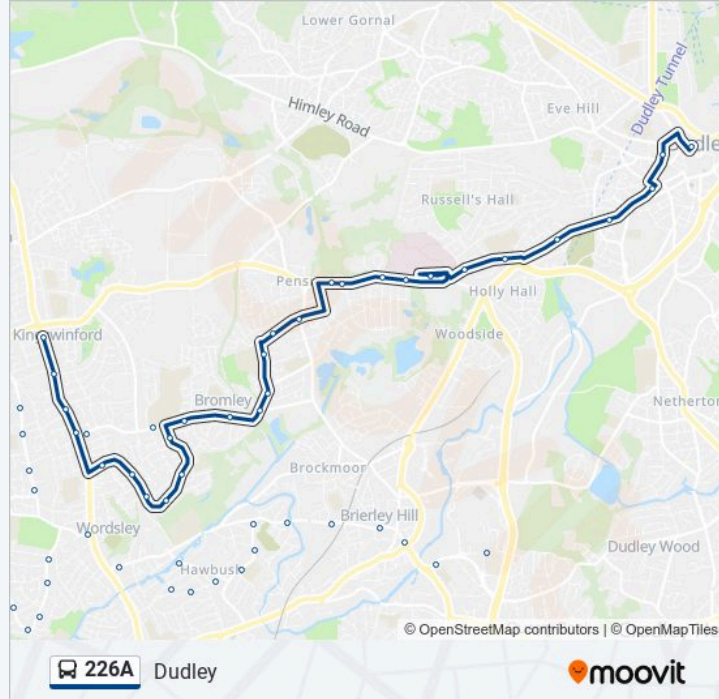

Hamilton Drive

Rothesay Drive

Middleway Ave

Dartmouth Ave

Graham Rd

Mount Pleasant

Kingsley Rd

Oak St

Cot Lane

Park St

Greenfields Rd

Glynne Ave

Bromley Lane

Marshall Crescent

Surrey Drive

Ridge Hill

Westcott Close

Madeley Rd

Conway Close

Randall Close

Albermarle Rd

Bryce Rd

Rookery Park

Pensnett School

Tiled House Lane

Derwent Close

High Oak Surgery

St James' Church

Albert St

Tennyson St

Russells Hall Hospital (Stop Rc)

Hilderic Crescent