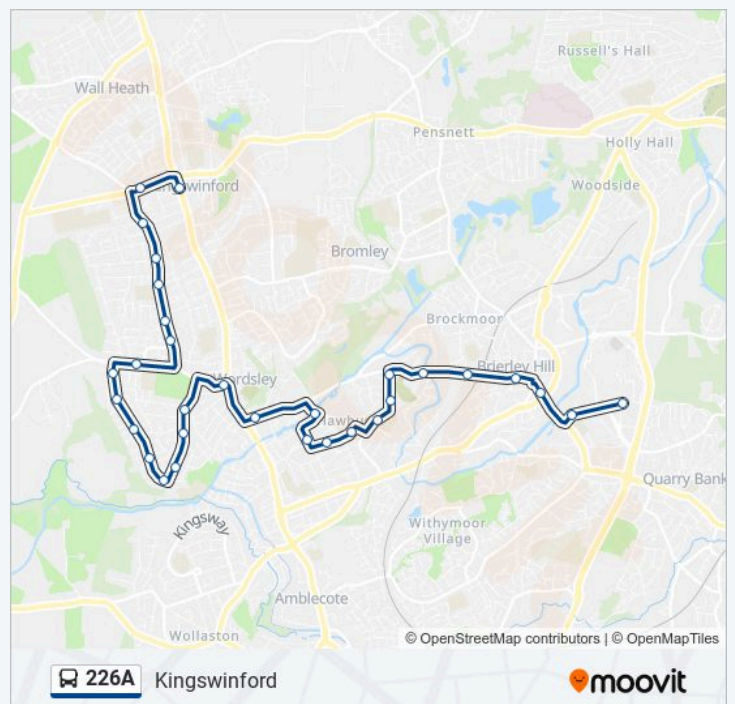

**226A bus Info**

**Direction:** Dudley

**Stops:** 59

**Trip Duration:** 47 min

**Line Summary:**

Hamilton Drive

Rothesay Drive

Middleway Ave

Tiled House Lane

Pensnett School

Rookery Park

Bryce Rd

Albermarle Rd

**226A bus Time Schedule**

Kingswinford Route Timetable:

Sunday	23:15
Monday	23:15
Tuesday	23:15
Wednesday	23:15
Thursday	23:15
Friday	23:15
Saturday	23:15

**226A bus Info**

**Direction:** Kingswinford

**Stops:** 34

**Trip Duration:** 19 min

**Line Summary:**

Randall Close

Conway Close

Madeley Rd

### Direction: Merry Hill

66 stops

[VIEW LINE SCHEDULE](#)

Evolve Campus (Stop Dy1)

Stone Street

Magistrates Court

Vicar St

The Lamp Tavern