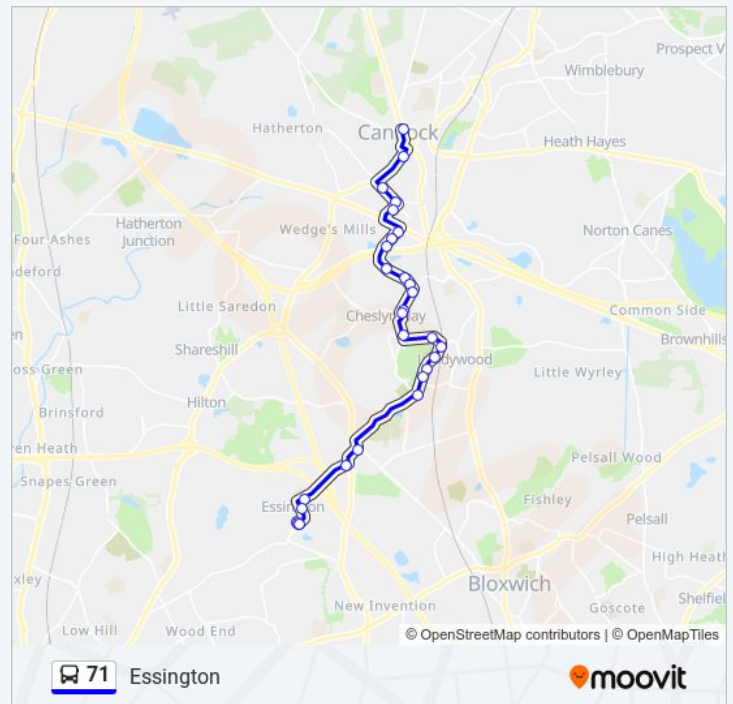

Direction: Essington

27 stops

[VIEW LINE SCHEDULE](#)

Cannock Town Centre
Asda Store
Mosswood Street
Laburnum Avenue
Bus Garage
Watling Street
Lakeside Boulevard
Vine Lane
Hatherton Reservoir
Coppice Close
Littlewood Road
Coppice Lane
New Horse Road
Low Street
Coltsfoot View
Landywood Green
Landywood Lane
Weston Drive
Somerford Close
Weston Drive
Upper Landywood Lane
Broad Lane
Burnsips Road
St Johns Primary Academy
The Gables
Hill Street
Hill Street

Direction: Wolverhampton

71 bus Time Schedule

Essington Route Timetable:

Sunday	Not Operational
Monday	Not Operational
Tuesday	14:20 - 17:40
Wednesday	14:20 - 17:40
Thursday	14:20 - 17:40
Friday	14:20 - 17:40
Saturday	Not Operational

71 bus Info

Direction: Essington

Stops: 27

Trip Duration: 22 min

Line Summary:

71 bus Time Schedule