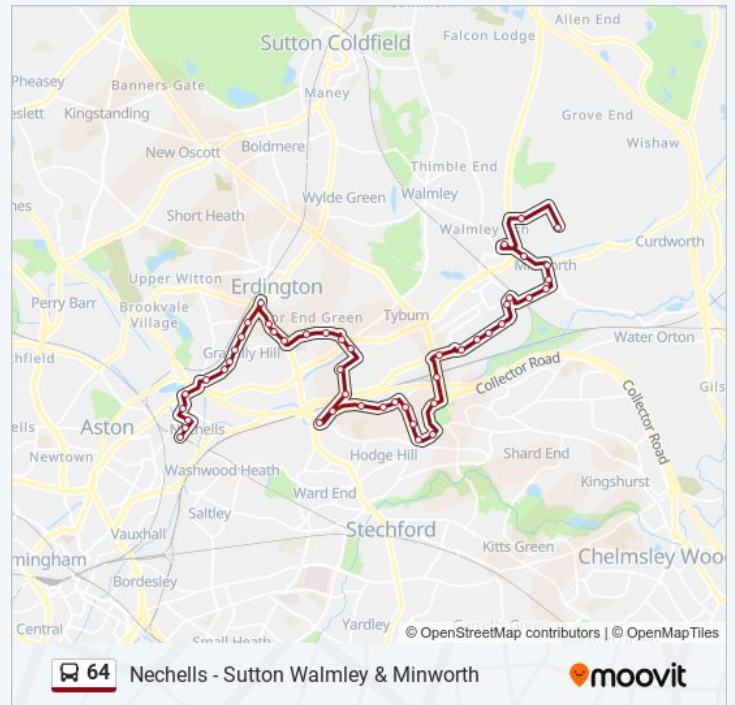

Sunday	08:45 - 15:45
Monday	08:40 - 15:46
Tuesday	08:40 - 15:46
Wednesday	08:40 - 15:46
Thursday	08:40 - 15:46
Friday	08:40 - 15:46
Saturday	08:45 - 15:45

64 bus Info

Direction: Minworth

Stops: 47

Trip Duration: 52 min

Line Summary:

- Hunton Hill
- St Mary & St John Church
- Fentham Rd
- Six Ways (Stop Ej)
- Trafalgar Rd
- Jaffray Crescent
- Rookery Park
- Spring Lane
- Tolworth Hall Rd
- Kingsbury Rd
- Spitfire Road
- Wingfoot Way
- Fort Shopping Centre
- Bromford Way
- Reynoldstown Rd
- Sundew Croft
- Sandown Rd
- Folkestone Croft
- Riddfield Rd
- Millington Rd
- Shawsdale Rd
- Clock Garage
- Berrandale Gardens
- Tameside Drive
- Avery Croft
- Dixon Close
- Rhoose Croft
- St Athan Croft
- Rawlins Croft
- Davenport Drive
- Squadron Close
- Severn Trent Water Works
- Water Orton Lane

Minworth Hall Farm
 Minworth Green
 Minworth Island
 Asda Superstore
 Peddimore Lane
 Amazon Warehouse

Direction: Nechells

52 stops

[VIEW LINE SCHEDULE](#)

Amazon Warehouse
 Peddimore Lane
 Asda Superstore
 Minworth Island
 Minworth Green
 Minworth Hall Farm
 Water Orton Lane
 Severn Trent Water Works
 Squadron Close
 Davenport Drive
 Rawlins Croft
 St Athan Croft
 Rhoose Croft
 Blenheim Way
 Brooks Croft
 Avery Croft
 Tangmere Drive
 Tameside Drive
 Berrandale Gardens
 Clock Garage
 Heath Way
 Shawsdale Rd
 Millington Rd

Direction: Nechells

Stops: 52

Trip Duration: 53 min

Line Summary:

Kempson Rd

Riddfield Rd

Folkestone Croft

Sandown Rd