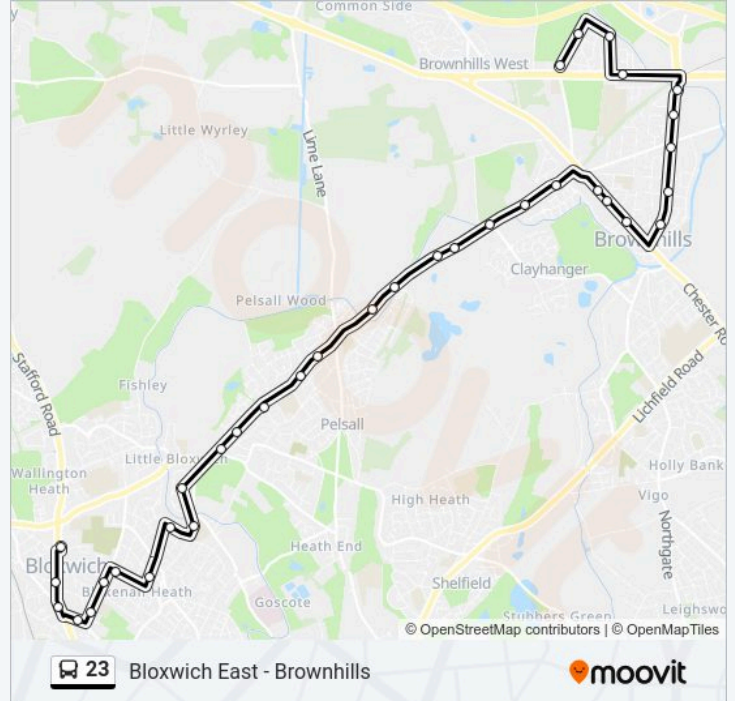

Bloxwich East - Brownhills

Get The App

The 23 bus line (Bloxwich East - Brownhills) has 2 routes. For regular weekdays, their operation hours are:

(1) Bloxwich: 08:20 - 16:28(2) Brownhills West: 07:52 - 16:00

23 bus Info

Direction: Bloxwich

Stops: 35

Trip Duration: 27 min

Line Summary:

Shortlands Lane
 Clockmill Rd
 Millers Walk
 Cook Road
 Abbotts Street
 Valley Rd
 Hamilton St
 Penderel Street
 Harrison St
 Woodall St
 Pinfold
 Bloxwich Hospital
 Elmore Row
 Drake Rd

Direction: Brownhills West

35 stops

[VIEW LINE SCHEDULE](#)

Drake Rd
 Victoria Ave
 Elmore Row
 Bloxwich Hospital
 Pinfold
 Woodall St
 Harrison St
 Penderel Street
 Hamilton St
 Valley Rd
 Abbotts Street
 Cook Road
 Millers Walk
 Clockmill Rd
 Shortlands Lane

23 bus Info

Direction: Brownhills West

Stops: 35

Trip Duration: 27 min

Line Summary:

- School Lane
- Finger Post
- Highcroft
- Highbridge
- Canal Bridge
- Apex Rd
- Clayhanger Lane
- The Swan
- Wallace Rd
- Raven's Court
- Brickiln St
- Silver St
- Warren Place
- Valley View
- Furst St
- Fourth Avenue
- Freeth Rd
- Newtown Bridge
- Howdle's Lane
- Chapel St