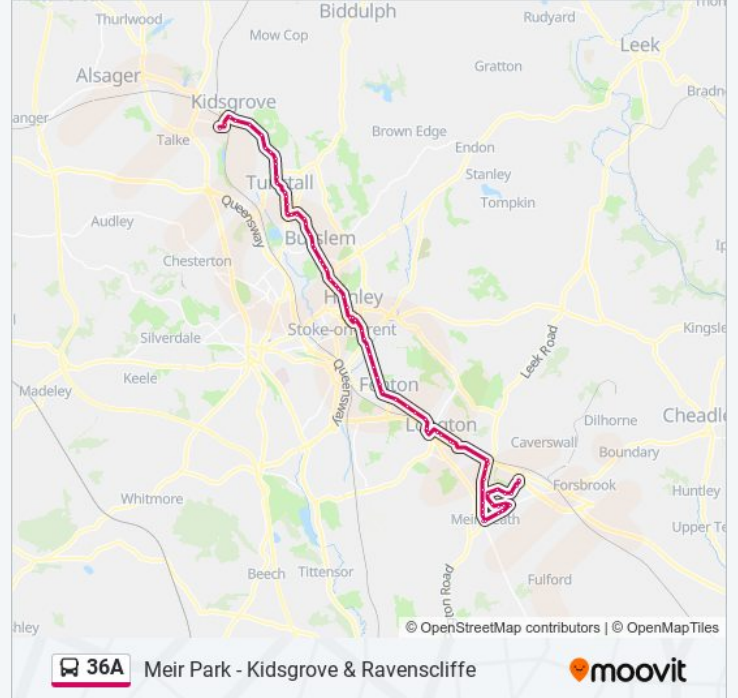

Hanley

Stop B 1

Stop M1

Vale Place

Portland Street

Cobridge Lights

Greyhound Way

Cobridge Barracks

Orgreave Street

Adelaide Street

Nile Street

Wedgwood Street (Stop A)

Federation Road

Dimensions

Dudson's Factory
Scotia Road
Asda Superstore
Highgate
Stop A
Furlong Road
Parsonage Street
Summerbank Road
Newfield
Hollywall Lane
Maureen Avenue
St John's Church
Red Lion
Woodstock Street
Stonebank Road
Mount Road
St Johns Rc Primary School
St Thomas's Church
Fourth Avenue

Direction: Meir Park

82 stops

[VIEW LINE SCHEDULE](#)

Fourth Avenue
Fifth Avenue
Banbury Street
Harecastle Avenue
Grove Avenue
Second Avenue
Fifth Avenue
Fourth Avenue
St Thomas's Church
St Johns Rc Primary School

Berkeley Street

Leek Road

Warrington Road

Berry Hill Road

Lordship Lane

Alfred Street

Adrian Street

Victoria Place