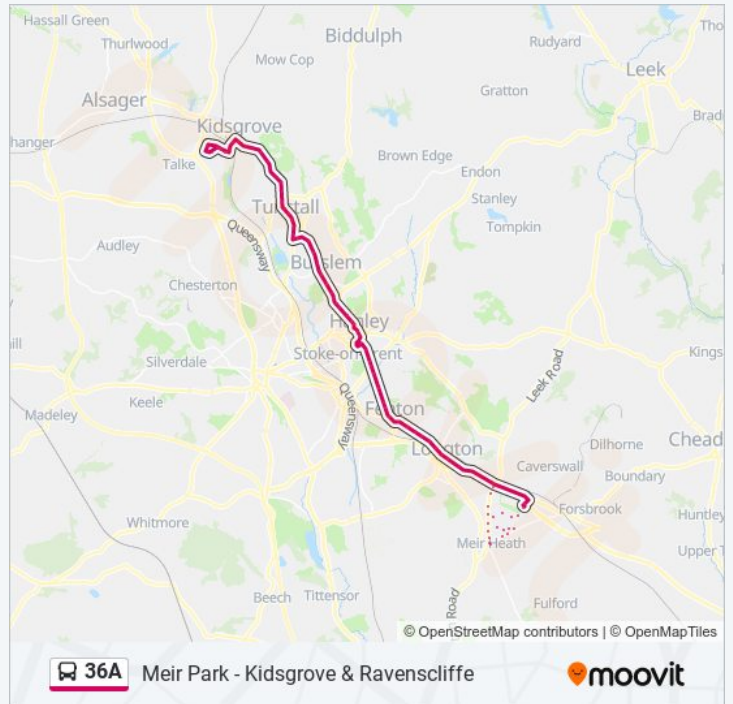

Adrian Street

Alfred Street

Lordship Lane

Berry Hill Road

Warrington Road

Leek Road

Clifford Street

Stop J1

36A bus Info

Direction: Meir Park

Stops: 82

Trip Duration: 51 min

Line Summary:

Town Hall
Mount Road
Stonebank Road
Kidsgrove Bank
Woodstock Street
Red Lion
St John's Church
Maureen Avenue
Hollywall Lane
Newfield
Summerbank Road
Parsonage Street
Furlong Road
Stop B
Woodland Street
Washington Street
Asda Superstore
Dudson's Factory
Evans Street
Bycars Road
Swan Bank (Stop D)
Zion Street
Adelaide Street
Cobridge Barracks
Hawthorn Street
Greyhound Way
Cobridge Lights
Vale Place
Stop H1
Hope Street
Stop S5
Stop S7
Hanley

Berkeley Street

Leek Road

Warrington Road

Berry Hill Road

Lordship Lane

Alfred Street

Adrian Street

Victoria Place

Duke Of Wellington

Duke Street

Berdmore Street

Foley Arms

March Road

Market Street

Gladstone Pottery

St James' Church