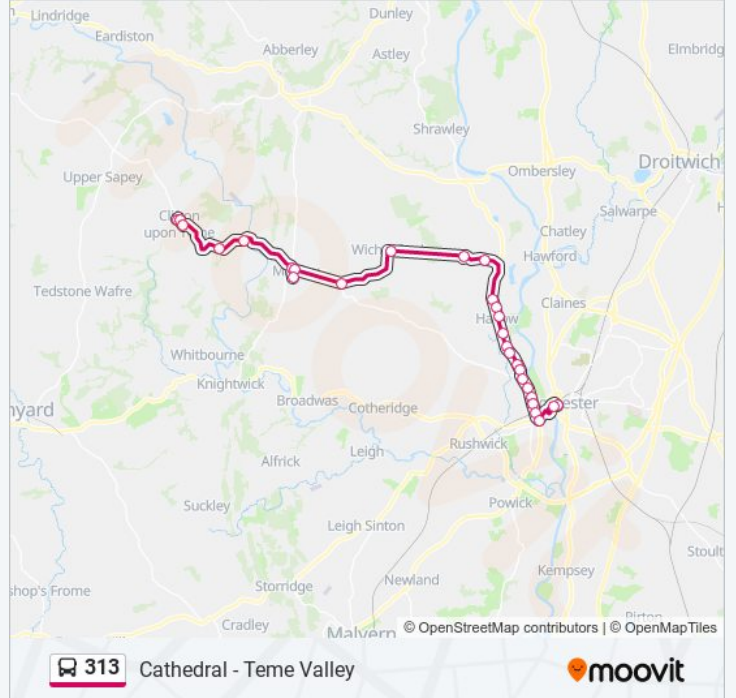

Stops: 27

Trip Duration: 43 min

Line Summary:

The Crown Inn

Shelsley Turn

Pitlands Farm

Lion Inn

Manor Road

Direction: Worcester

28 stops

[VIEW LINE SCHEDULE](#)

Manor Road

The Village

Lion Inn

Pitlands Farm

Shelsley Turn

313 bus Info

Direction: Worcester

Stops: 28

Trip Duration: 42 min

Line Summary:

Riverview Close

Horsford Road

Martley Road Junction

Himbleton Road

Holywell Hill

Westbourne Close

Level Crossing

Bull Ring

Angel Place

Worcester Crowngate

313 bus time schedules and route maps are available in an offline PDF at moovitapp.com. Use the [Moovit App](#) to see live bus times, train schedule or subway schedule, and step-by-step directions for all public transit in West Midlands.