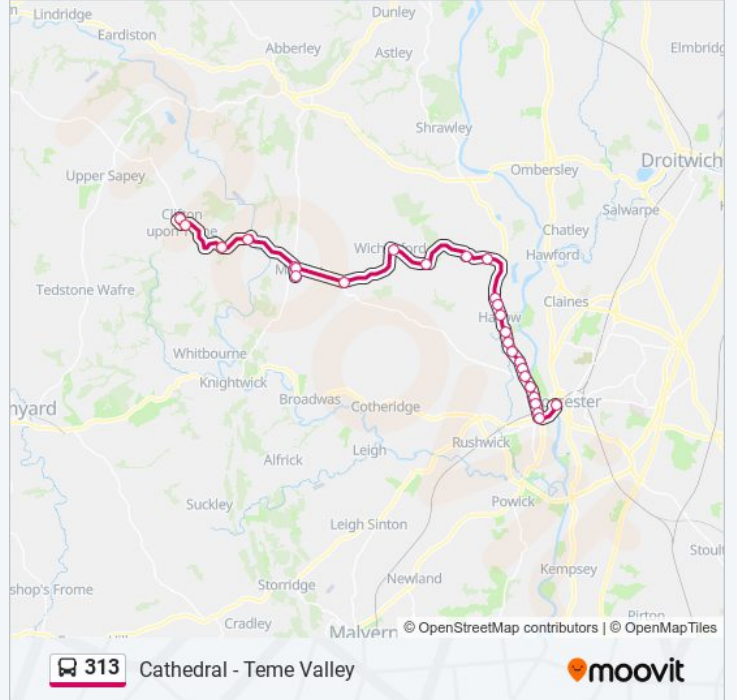

Stops: 27

Trip Duration: 43 min

Line Summary:

The Crown Inn

Shelsley Turn

Pitlands Farm

Lion Inn

Manor Road

Direction: Worcester

28 stops

[VIEW LINE SCHEDULE](#)

Manor Road

The Village

Lion Inn

Pitlands Farm

Shelsley Turn

313 bus Info

Direction: Worcester

Stops: 28

Trip Duration: 42 min

Line Summary:

Riverview Close

Horsford Road

Martley Road Junction

Himbleton Road

Holywell Hill

Westbourne Close

Level Crossing

Bull Ring

Angel Place

Worcester Crowngate

313 bus time schedules and route maps are available in an offline PDF at moovitapp.com. Use the [Moovit App](#) to see live bus times, train schedule or subway schedule, and step-by-step directions for all public transit in West Midlands.