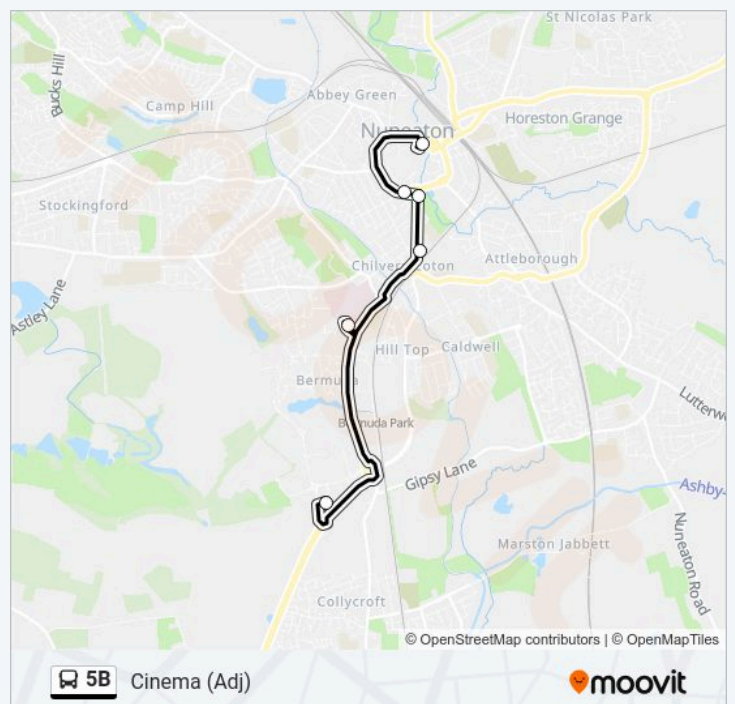

5B bus Info

Edward Street

Richmond Road

York Street

Croft Road

Granby Road

Vernons Lane

Vernons Lane

Riversley Road

Home Park Road

George Eliot Hospital Main Entrance

Cinema

Direction: Cinema (Adj)

6 stops

[VIEW LINE SCHEDULE](#)

Nuneaton

Rope Walk

Riversley Road

Home Park Road

George Eliot Hospital Main Entrance

Cinema

5B bus Time Schedule

Cinema (Adj) Route Timetable:

Sunday	Not Operational
Monday	20:00
Tuesday	20:00
Wednesday	20:00
Thursday	20:00
Friday	20:00
Saturday	20:00

5B bus Info

Direction: Cinema (Adj)

Stops: 6

Trip Duration: 10 min

Line Summary:

Direction: Nuneaton

36 stops

[VIEW LINE SCHEDULE](#)