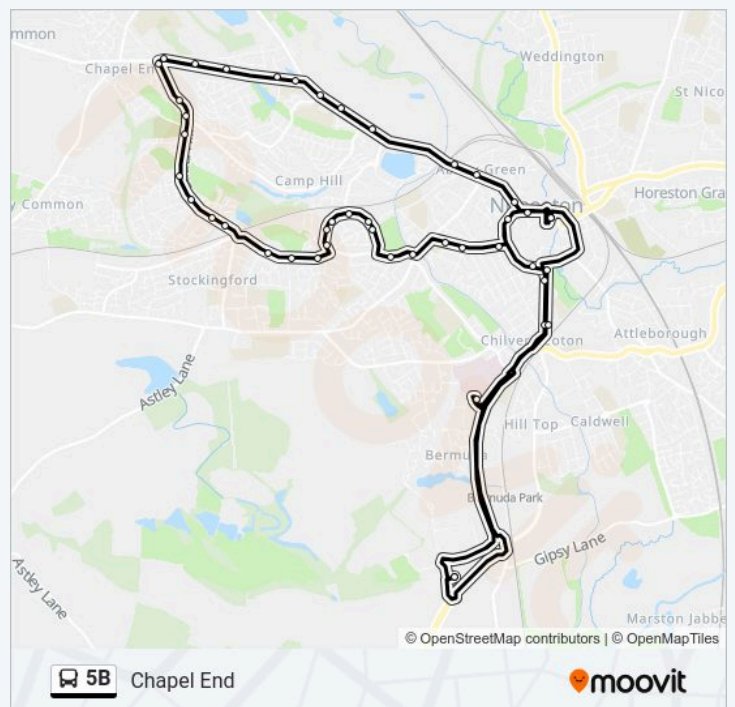

Spinney Lane

Sherbourne Avenue

Frensham Drive

Trafford Drive

Queen Elizabeth Road

Westminster Drive

Coleshill Road

Victoria Road

St Annes Rc Church

Craddock Drive

Camp Hill Drive

Mancetter Road

Walnut Close

Holly Stitches Road

The Hedgerows

Stanley Road

Aston Road

Direction: Chapel End

Stops: 47

Trip Duration: 50 min

Line Summary:

Newtown Road

Nuneaton

Rope Walk

Riversley Road

Home Park Road

George Eliot Hospital Main Entrance

Cinema

Direction: Cinema (Adj)

6 stops

[VIEW LINE SCHEDULE](#)

Nuneaton