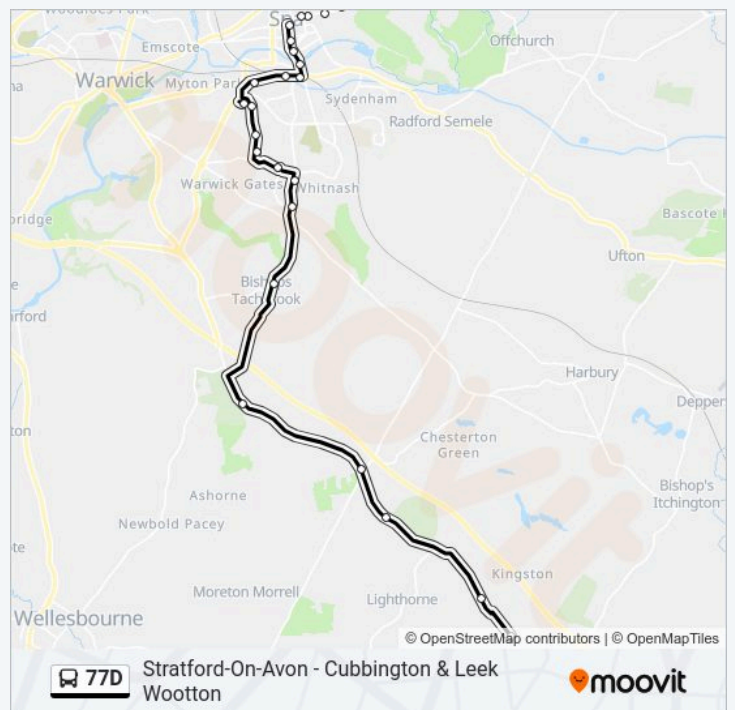

Railway Station

Morrisons

Leamington Shopping Park

Temple

Artemis Drive

Spartan Close

Heathcote Hospital

Heathcote Road

Ashford Road

Leopard

Moreton Morrell Road

Trip Duration: 59 min

Line Summary:

Harwoods House
 Caravan Park
 Bridle Road
 Jaguar Land Rover

Direction: Kineton

24 stops

[VIEW LINE SCHEDULE](#)

Upper Parade (Stand K)
 Regent Hotel
 War Memorial
 Parish Church
 Crown Hotel
 Railway Station
 Morrisons
 Leamington Shopping Park
 Temple
 Artemis Drive
 Spartan Close
 Heathcote Hospital
 Heathcote Road
 Ashford Road
 Leopard
 Moreton Morrell Road
 Harwoods House
 Caravan Park
 Bridle Road
 Jaguar Land Rover
 Green
 Watery Lane
 Burial Ground
 Church

Trip Duration: 38 min

Line Summary:

Direction: Leamington Spa

26 stops

[VIEW LINE SCHEDULE](#)

Stonehouse Close
Windmill Hill
Queens Head
Church
Broadway
Rugby Road
Rugby Tavern
South View Road
Telford Avenue
Telford Junior School
Telford Avenue
St Andrews Road
Cameron Close
Kinross Road
Cubbington Road
Shops
Liibrary
Denby Close
Clare Close
Wellington Road
Haddon Road
Black Lane
Campion Terrace
Clarendon Street
Oxford Street
Upper Parade (Stand K)