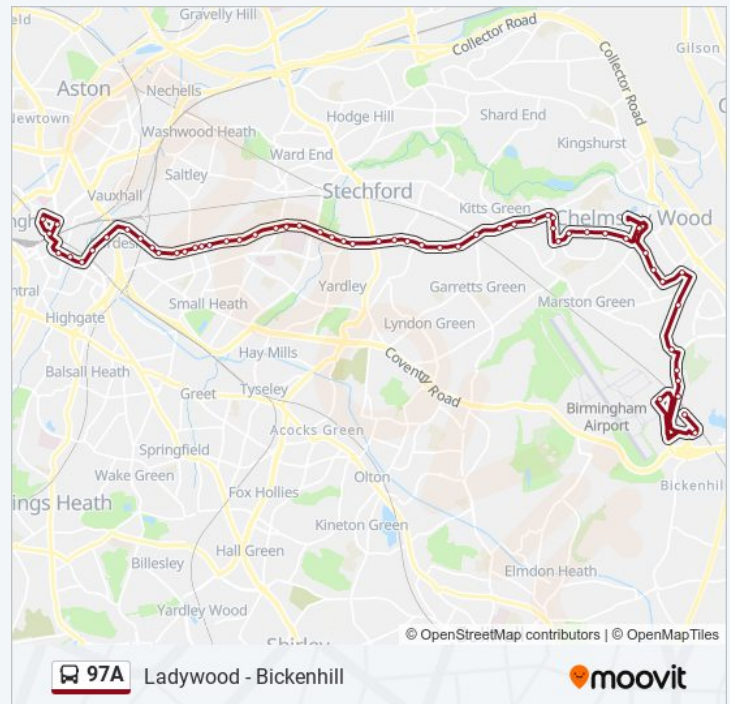

Norwood Road

Victoria St

Bangor Rd

Tilton Rd

Venetia Rd

Maxstoke St

Witton St

Derby St

Gibb St

Birmingham Coach Station (Stop Ds5)

Park St (Stop Mk6)

Church Centre (Stop Ms5)

Direction: National Exhibition Centre

58 stops

[VIEW LINE SCHEDULE](#)

Church Centre (Stop Ms5)
The Square Peg (Stop Pq3)
Albert St (Stop Ms12)
Allison St (Stop Ds2a)
Birmingham Coach Station (Stop Ds4)
Gibb St
Fazeley St
Derby St
Witton St
Maxstoke St
Venetia Rd
Tilton Rd
Bangor Rd
Victoria St
Pikewater Rd
Norwood Road
Imperial Rd
Fordrough Lane
Colonial Road
Marchmont Rd
Belchers Lane
Alston Rd (Stop Hc)
Kenwood Rd (Stop Hd)
Eastfield Rd
Upton Rd
Richmond Rd
Denton Grove
Stechford Police Station
Church Rd

97A bus Time Schedule

National Exhibition Centre Route Timetable:

Sunday	24 hours
Monday	24 hours
Tuesday	24 hours
Wednesday	24 hours
Thursday	24 hours
Friday	24 hours
Saturday	24 hours

97A bus Info

Direction: National Exhibition Centre

Stops: 58

Trip Duration: 58 min

Line Summary:

Pool Lane Allotments

Queens Rd

The Lea

Holbeach Rd

Mirfield Rd