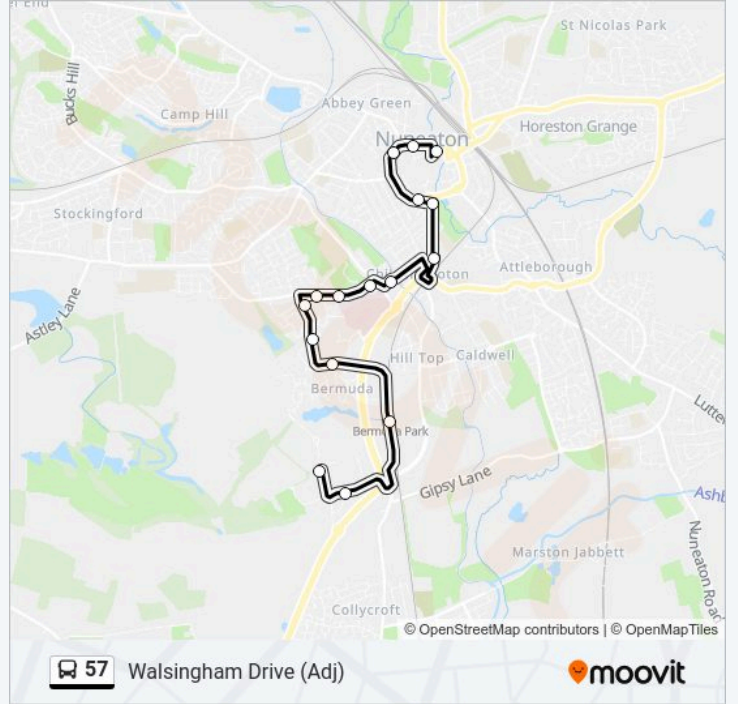

57 bus time schedules and route maps are available in an offline PDF at moovitapp.com. Use the Moovit App to see live bus times, train schedule or subway schedule, and step-by-step directions for all public transit in West Midlands.

© 2024 Moovit - All Rights Reserved