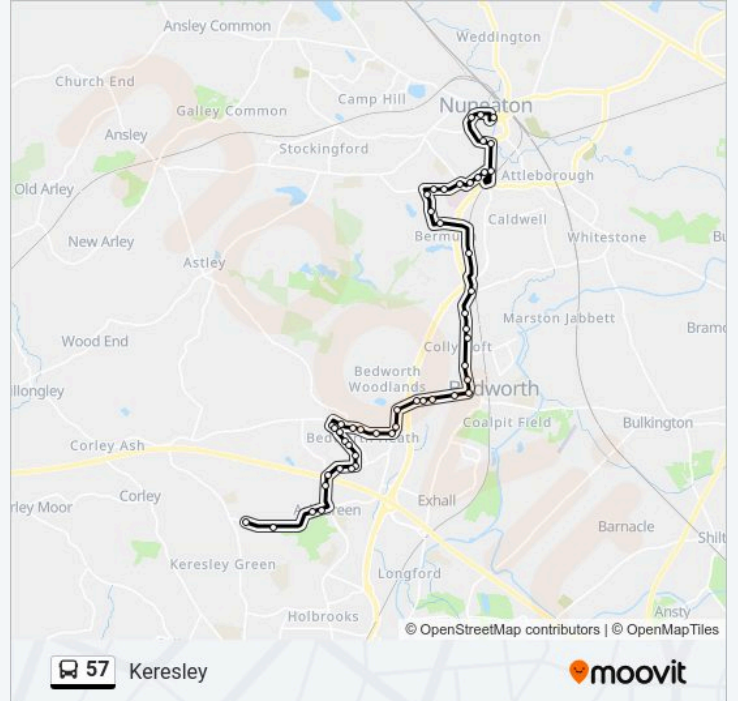

Stops: 14

Trip Duration: 23 min

Line Summary:

Direction: Coventry

67 stops

[VIEW LINE SCHEDULE](#)

- Nuneaton
- Fire Station
- Gala Bingo
- Rope Walk
- Riversley Road
- Home Park Road
- Boot Inn
- Maternity Hospital
- Orkney Close
- Cornish Crescent
- Tenlons Road
- Hazel Way
- Bermuda Village
- Bermuda Park Station
- Griff Island
- The Griff
- Hill Street
- Joseph Luckman Road

Anderton Road

Pheasant Close

Raynor Crescent

Keenan Drive

Robinson Road

Goodyers End Lane

Newcomen Road

Goodyers End Lane

Hospital Lane

Royal Oak

Ash Grove

Caravan Park

Mercers Meadow

Beaumont Road

Direction: Nuneaton

66 stops

Honeyfield Road

Tower Court

Drake St

Livingstone Rd

Northey Rd

Kingswood Close

Jackson Rd

Holbrooks Park