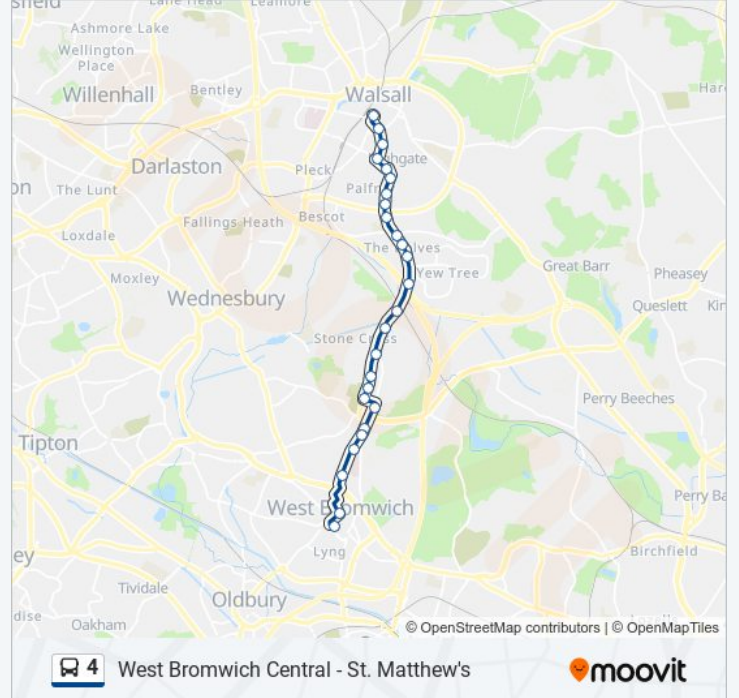

Weston Close

Broadway

Broadway

Delves Court

Fullbrook Rd

Bell Lane

Tame Bridge

Tame Bridge Rail Station

Sandfield Rd

Jervoise Lane

Marsh Lane

Thursfield Rd

4 bus Time Schedule

West Bromwich Route Timetable:

Sunday	Not Operational
Monday	Not Operational
Tuesday	06:37 - 20:10
Wednesday	06:37 - 20:10
Thursday	06:37 - 20:10
Friday	06:37 - 20:10
Saturday	10:52 - 16:16

4 bus Info

Direction: West Bromwich

Stops: 26

Trip Duration: 27 min

Line Summary:

Lyndhurst Rd

Newton St

Church Vale

Stanway Rd

Sandwell Hospital (Stop Se)

Hargate Arms

New St

West Bromwich

4 bus time schedules and route maps are available in an offline PDF at moovitapp.com. Use the Moovit App to see live bus times, train schedule or subway schedule, and step-by-step directions for all public transit in West Midlands.