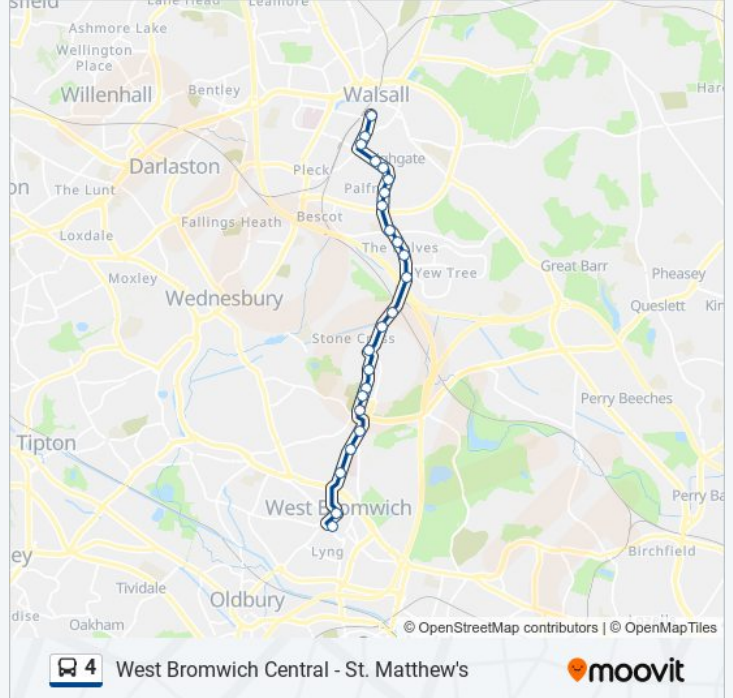

Use the Moovit App to find the closest 4 bus station near you and find out when is the next 4 bus arriving.

Direction: Walsall

24 stops

[VIEW LINE SCHEDULE](#)

- West Bromwich
- New St
- Hargate Arms
- Sandwell Hospital (Stop Sf)
- Church Vale
- Heath Lane
- Lyndhurst Rd
- Thursfield Rd
- Marsh Lane
- Hall Green Rd
- Sandfield Rd
- Tame Bridge Rail Station
- Tame Bridge
- Bell Lane
- Fullbrook Rd
- Middleton Close
- Broadway
- Weston Close
- Redhouse St
- Little London
- Caldmore Green
- Walsall Almshouses

4 bus Info

Direction: Walsall

Stops: 24

Trip Duration: 25 min

Line Summary:

Vicarage Place

Saddlers Centre (Stop S)

Direction: West Bromwich

Weston Close

Broadway

Broadway

Delves Court

Fullbrook Rd

Bell Lane

Tame Bridge

Tame Bridge Rail Station

4 bus Info

Direction: West Bromwich

Stops: 26

Trip Duration: 27 min

Line Summary:

Lyndhurst Rd

Newton St

Church Vale