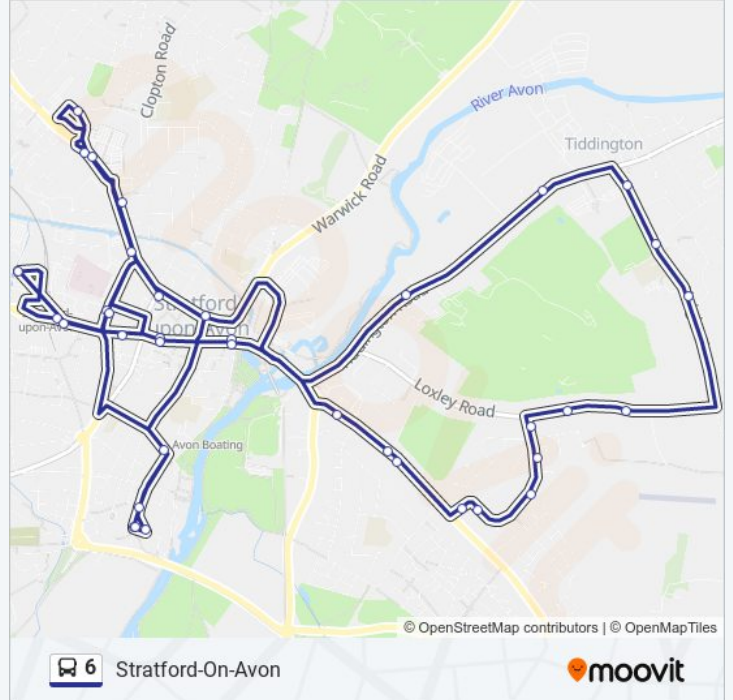

Direction: Morrisons (Adj)

15 stops

[VIEW LINE SCHEDULE](#)

- New Street
- Melville House
- Old Town
- College Street
- Oxfam
- Greenhill Launderette
- Hospital
- Western Road
- Wharf Road
- Regal Road
- Stratford Tesco Bus Shelter
- Maybird Centre
- Hospital
- Railway Station Bridge
- Morrisons

6 bus Info

Direction: Morrisons (Adj)

Stops: 15

Trip Duration: 22 min

Line Summary:

Direction: Tiddington

42 stops

[VIEW LINE SCHEDULE](#)

Railway Station Bridge

Hospital

Western Road

Wharf Road

Regal Road

Stratford Tesco Bus Shelter

Maybird Centre

Mop

6 bus Info

Direction: Tiddington

Stops: 42

Trip Duration: 65 min

Line Summary:

Nfu
Oak Road
Townsend Road
Arden Heath Farm
Loxley Road
Loxley Road
Lilliput Baby Shop
Avon Crescent
Dale Avenue
Avon Crescent
Manor Road
Bridgetown Road
Shell Garage
Mcdonalds
Western Road
Regal Road
Stratford Tesco Bus Shelter
Maybird Centre
Hospital
Railway Station Bridge
Morrisons
Railway Station Bridge
Melville House
New Street