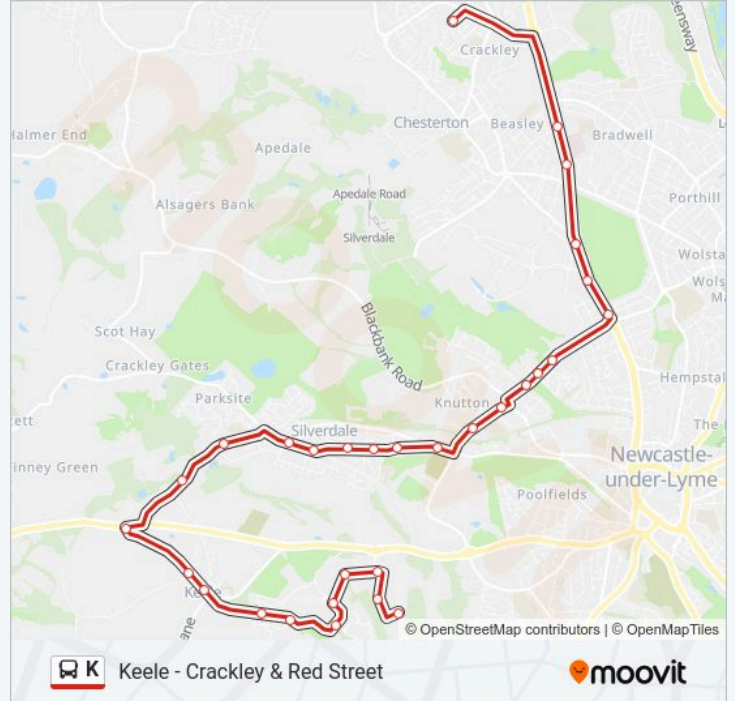

K bus Info

Direction: Chesterton

Stops: 33

Trip Duration: 28 min

Line Summary:

St Bernards Road

Weston Close

Milehouse Primary Care Centre

Lower Milehouse Lane

Brymbo Road

London Road

Bradwell Hospital

Beasley Avenue

Cherry Tree Road

Laburnum Place

Oakwood Place

St Mary's Church

St Bernards Road

Weston Close

Milehouse Primary Care Centre

Lower Milehouse Lane

Brymbo Road

London Road

Bradwell Hospital

Beasley Avenue

Cherry Tree Road

Direction: Keele

35 stops

[VIEW LINE SCHEDULE](#)

Cherry Tree Road

Laburnum Place

Oakwood Place