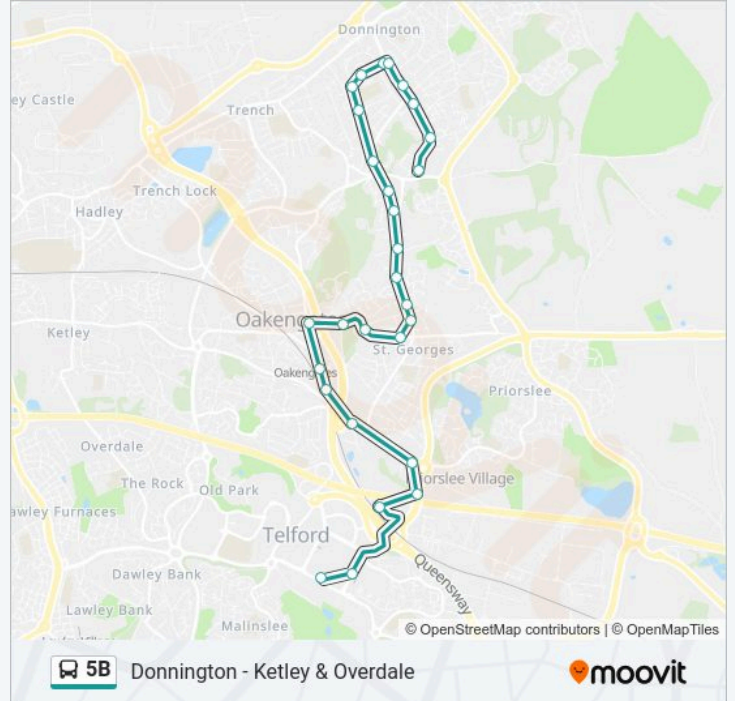

Leonard Close

Parade

Parade

Ambulance Station

St Matthews Road

High Mount

Asda

Direction: Muxton

11 stops

[VIEW LINE SCHEDULE](#)

Asda

Birchwood Close

Ravensdale Drive

The Spinney

Doctors Surgery

Arran Way

Grampian Close

Stanall Drive

Meadow Road

Bridge Way

Shopping Centre

5B bus Time Schedule

Muxton Route Timetable:

Sunday	Not Operational
Monday	15:22 - 17:22
Tuesday	15:22 - 17:22
Wednesday	15:22 - 17:22
Thursday	15:22 - 17:22
Friday	15:22 - 17:22
Saturday	Not Operational

5B bus Info

Direction: Muxton

Stops: 11

Trip Duration: 7 min

Line Summary: