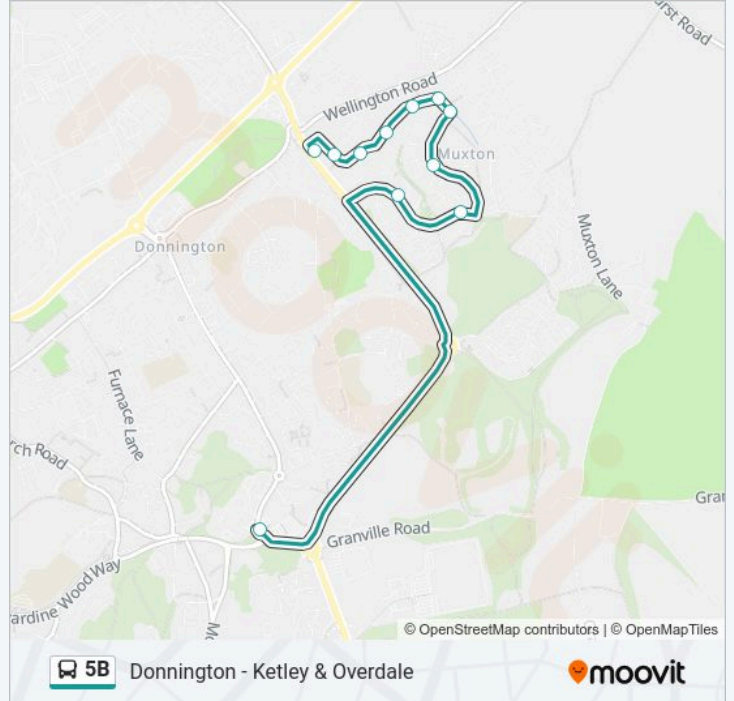

Birchwood Close

Ravensdale Drive

The Spinney

Doctors Surgery

Arran Way

Grampian Close

Stanall Drive

Meadow Road

5B bus Info

Direction: Muxton

Stops: 11

Trip Duration: 7 min

Line Summary:

Direction: Telford Town Centre

40 stops

[VIEW LINE SCHEDULE](#)

- Asda
- Birchwood Close
- Ravensdale Drive
- The Spinney
- Doctors Surgery
- Arran Way
- Grampian Close
- Stanall Drive
- Meadow Road
- Bridge Way
- Shopping Centre
- Donnington Wood Way
- Ash Road
- Jubilee Avenue
- Bell Gate
- The Common
- Ambulance Station
- Parade

5B bus Info

Direction: Telford Town Centre

Stops: 40

Trip Duration: 36 min

Line Summary:

Leonard Close

James Way

West Avenue