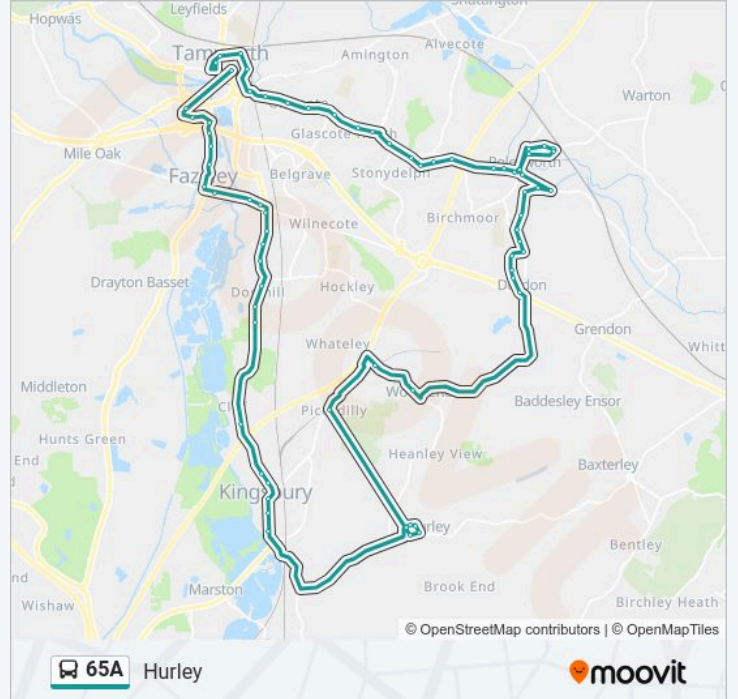

Queens Way

Woodbridge Park

Queensway

Princes Road

Coronation Road

Mill Crescent

Church Lane

White Swan

Barlow Court

Ralph Crescent

Manor Farm

Ascot Drive

The Fox Inn
Welford Road
Cottage Farm Road
Blackwood Road
Stanegate
Appian Close
Parkfield Court
Bletchley Drive
Brook End
Atherstone Street
Bitterscote Lane
Sutton Avenue
Lakeview Avenue
Ventura Park Road
Asda Store
Mcdonalds Restaurant
Victoria Road Bus Interchange (Stand D)

Direction: Kingsbury

49 stops

[VIEW LINE SCHEDULE](#)

Corporation St (Stand O)
Bus Garage
The Albert Ph
Aldi Store
Kettlebrook Road
Basin Lane
Dolphin Inn
Camden Drive
Marlborough Way
Glascote Primary Academy
Mercian Way
Sandy Way

White Swan

Direction: Tamworth Town Centre

5 stops

[VIEW LINE SCHEDULE](#)

Asda Store

Mcdonalds Restaurant

Fire Station

New Street