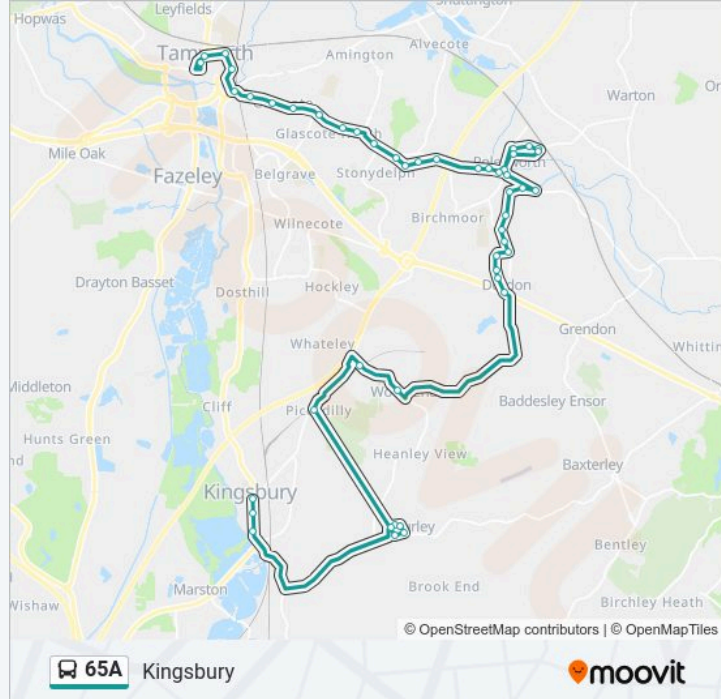

Elizabeth Avenue

Bridge

Gulf Garage

Byford Drive

Park Avenue

Potters Lane

Morris Hill

St Leonards View

Perryman Drive

Queens Way

Woodbridge Park

Queensway

Princes Road

Coronation Road

Mill Crescent

Church Lane

White Swan

Direction: Tamworth Town Centre

5 stops

[VIEW LINE SCHEDULE](#)

Asda Store

Mcdonalds Restaurant

Fire Station

New Street