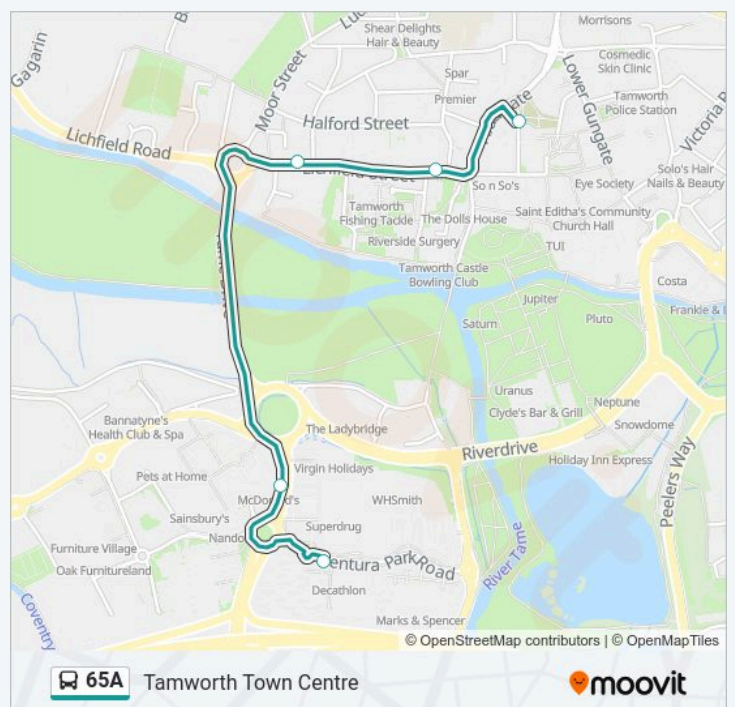

Direction: Hurley

70 stops

[VIEW LINE SCHEDULE](#)

Corporation St (Stand O)

Bus Garage

The Albert Ph

Aldi Store

Kettlebrook Road

Barlow Court

Ralph Crescent

Manor Farm

Ascot Drive

The Fox Inn
Welford Road
Cottage Farm Road
Blackwood Road
Stanegate
Appian Close
Parkfield Court
Bletchley Drive
Brook End
Atherstone Street
Bitterscote Lane
Sutton Avenue
Lakeview Avenue
Ventura Park Road
Asda Store
Mcdonalds Restaurant
Victoria Road Bus Interchange (Stand D)

White Swan

Direction: Tamworth Town Centre

5 stops

[VIEW LINE SCHEDULE](#)

Asda Store

Mcdonalds Restaurant

Fire Station

New Street

65A bus Info

Direction: Tamworth Town Centre

Stops: 5

Trip Duration: 10 min

Line Summary:

65A bus time schedules and route maps are available in an offline PDF at moovitapp.com. Use the Moovit App to see live bus times, train schedule or subway schedule, and step-by-step directions for all public transit in West Midlands.