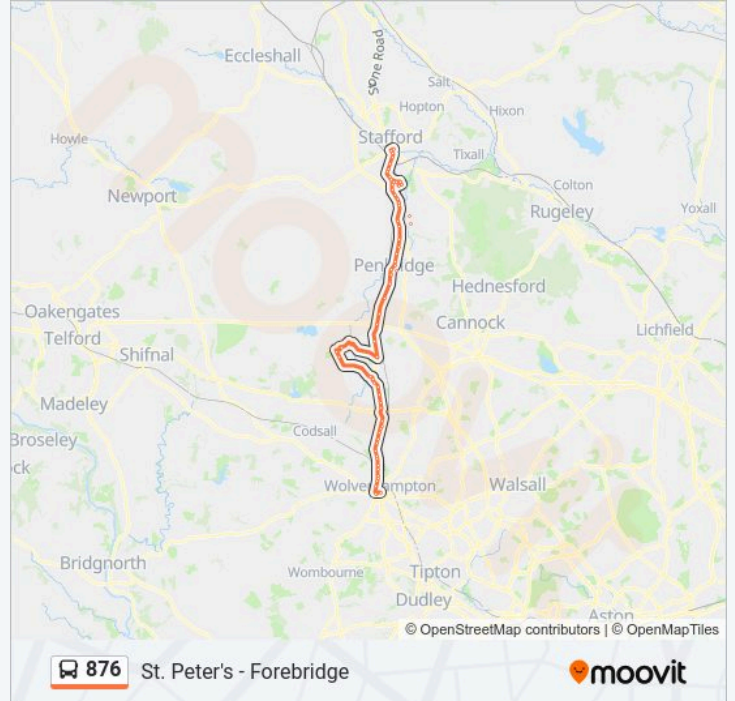

**876 bus Info**

**Direction:** Stafford Town Centre

**Stops:** 72

**Trip Duration:** 77 min

**Line Summary:**

Farnbrook Ave  
Springfield Lane  
Ball Lane  
Brinsford Lane  
Old Stafford Road  
Brewood Road  
Church Lane  
Post Office  
School Lane  
Hyde Mill Croft  
White Swan  
Deansfield Close  
Four Ashes Inn  
Crateford Lane  
Spread Eagle Ph  
Rodbaston College  
Rodbaston Drive  
Penkridge Fire Station  
St Modwena Way  
Francis Close  
Saxon Road  
Wolgarston Way  
Wolgarston High School  
Wolgarston High School  
Wolgarston Way  
Saxon Road  
Francis Close  
St Modwena Way  
Penkridge Fire Station  
Bungham Lane  
Mayfield Avenue  
Crown Bridge

### Direction: Wolverhampton

67 stops

[VIEW LINE SCHEDULE](#)

Gaol Square

Chell Road (Stand B2)

Guildhall Shopping Centre (Stand 2)

Mill Bank

Wetherspoons Ph