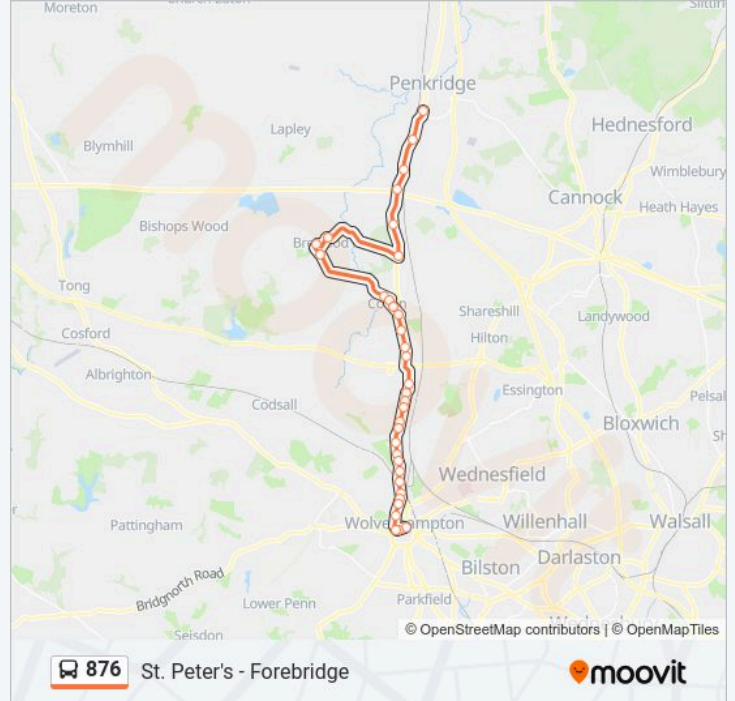

### 876 bus Info

**Direction:** Rockhouse Estate

**Stops:** 34

**Trip Duration:** 41 min

**Line Summary:**

Brewood Road

Church Lane

Post Office

School Lane

Hyde Mill Croft

White Swan

Deansfield Close

Four Ashes Inn

Crateford Lane

Spread Eagle Ph

Rodbaston College

Rodbaston Drive

Bungham Lane

**Direction: Stafford Town Centre**

72 stops

[VIEW LINE SCHEDULE](#)

Art Gallery (Stop Bc1)

Red Lion St (Stop Be)

Clarence St (Stop Bj)