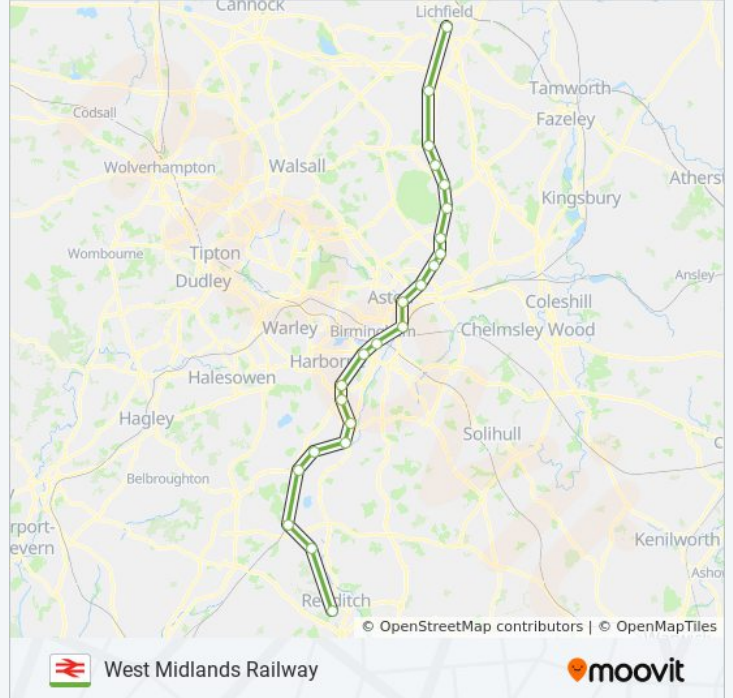

Direction: Lichfield City

22 stops

[VIEW LINE SCHEDULE](#)

Bromsgrove
 Barnt Green
 Longbridge
 Northfield
 Kings Norton
 Bournville
 Selly Oak
 University
 Five Ways
 Birmingham New Street
 Duddeston
 Aston
 Gravelly Hill
 Erdington
 Chester Road
 Wylde Green
 Sutton Coldfield
 Four Oaks

Direction: Lichfield City

Stops: 22

Trip Duration: 56 min

Line Summary:

Butlers Lane
Blake Street
Shenstone
Lichfield City

Direction: Lichfield Trent Valley High Level

24 stops

[VIEW LINE SCHEDULE](#)