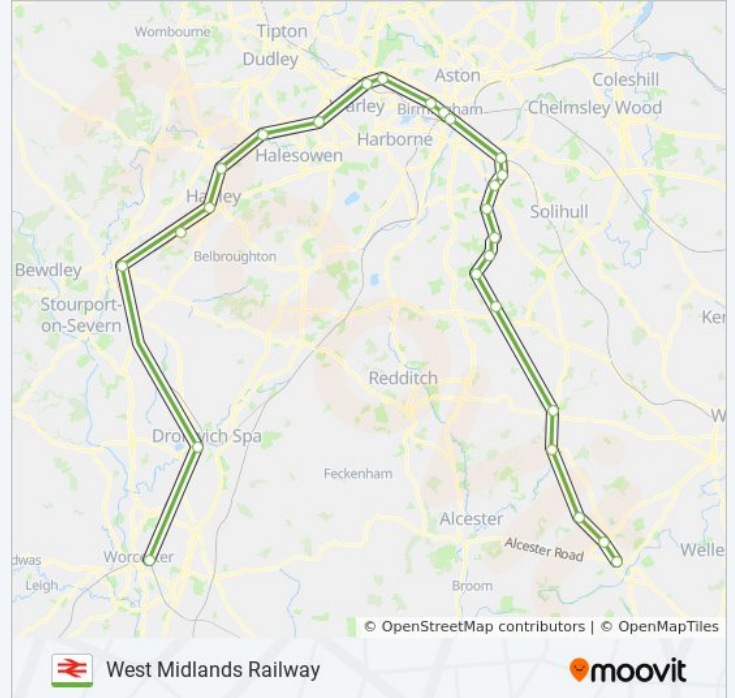

Tyseley

Small Heath

Birmingham Moor Street

Birmingham Snow Hill

Jewellery Quarter

The Hawthorns

Smethwick Galton Bridge

Langley Green

Rowley Regis

Old Hill

Cradley Heath

Lye (West Midlands)

Stourbridge Junction

Hagley

Blakedown

Kidderminster

Hartlebury

Droitwich Spa

Worcester Shrub Hill

WEST MIDLANDS RAILWAY train time schedules and route maps are available in an offline PDF at moovitapp.com. Use the [Moovit App](#) to see live bus times, train schedule or subway schedule, and step-by-step directions for all public transit in West Midlands.

[About Moovit](#) • [MaaS Solutions](#) • [Supported Countries](#) • [Mooviter Community](#)

© 2024 Moovit - All Rights Reserved

Check Live Arrival Times