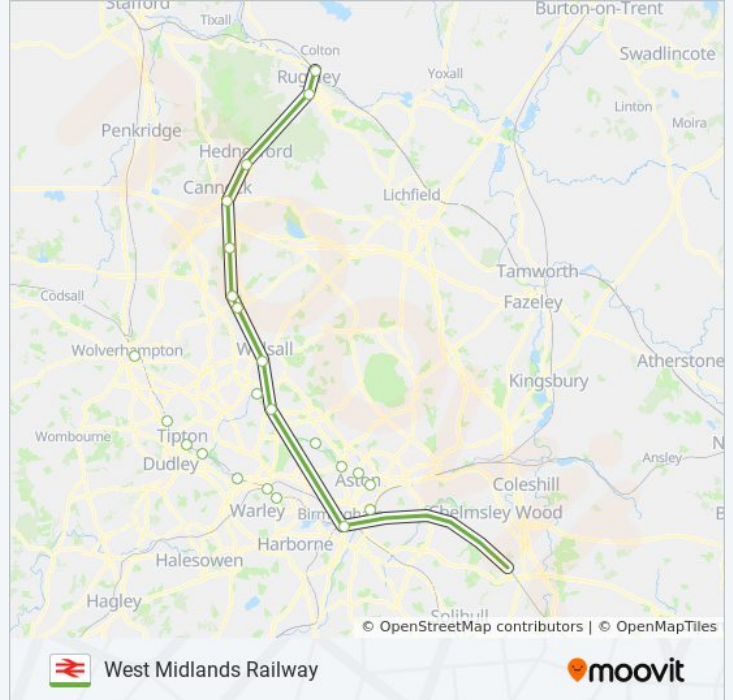

WEST MIDLANDS RAILWAY train Info

Direction: Rugeley Trent Valley

Stops: 23

Trip Duration: 78 min

Line Summary:

Landywood

Cannock

Hednesford

Rugeley Town

Rugeley Trent Valley

Direction: Shrewsbury

12 stops

[VIEW LINE SCHEDULE](#)

Birmingham New Street

Smethwick Galton Bridge

Wolverhampton