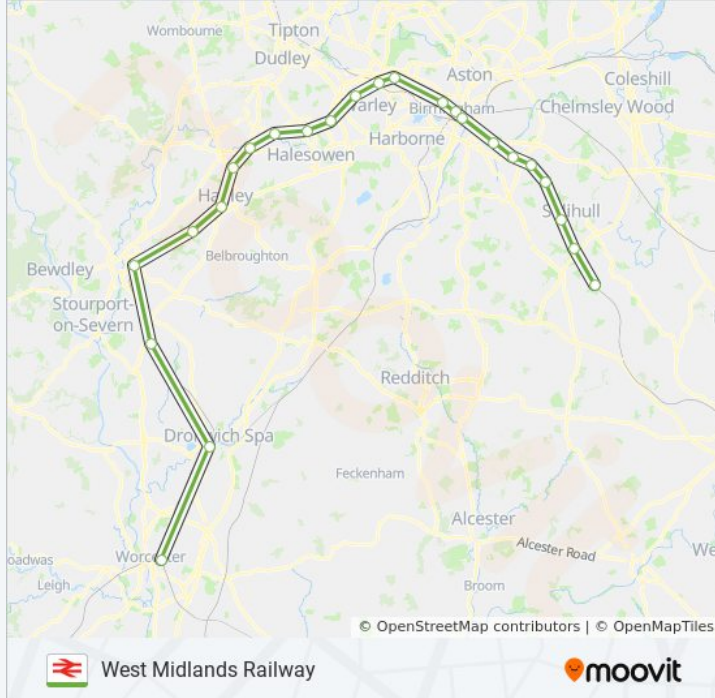

Tyseley

Acocks Green

Olton

Solihull

Widney Manor

Dorridge

Direction: Four Oaks

19 stops

[VIEW LINE SCHEDULE](#)

Redditch

Alvechurch

Barnt Green

Longbridge

Northfield

Kings Norton

Bournville

Selly Oak

University

Five Ways

Birmingham New Street

Duddeston

Aston

Gravelly Hill

Erdington

Chester Road

Wylde Green

Sutton Coldfield

WEST MIDLANDS RAILWAY train Time Schedule

Four Oaks Route Timetable:

Sunday	Not Operational
Monday	5:46 AM - 11:03 PM
Tuesday	5:46 AM - 11:03 PM
Wednesday	5:46 AM - 11:03 PM
Thursday	5:46 AM - 11:03 PM
Friday	5:46 AM - 11:03 PM
Saturday	5:46 AM - 11:13 PM

WEST MIDLANDS RAILWAY train Info

Direction: Four Oaks

Stops: 19

Trip Duration: 69 min

Line Summary: