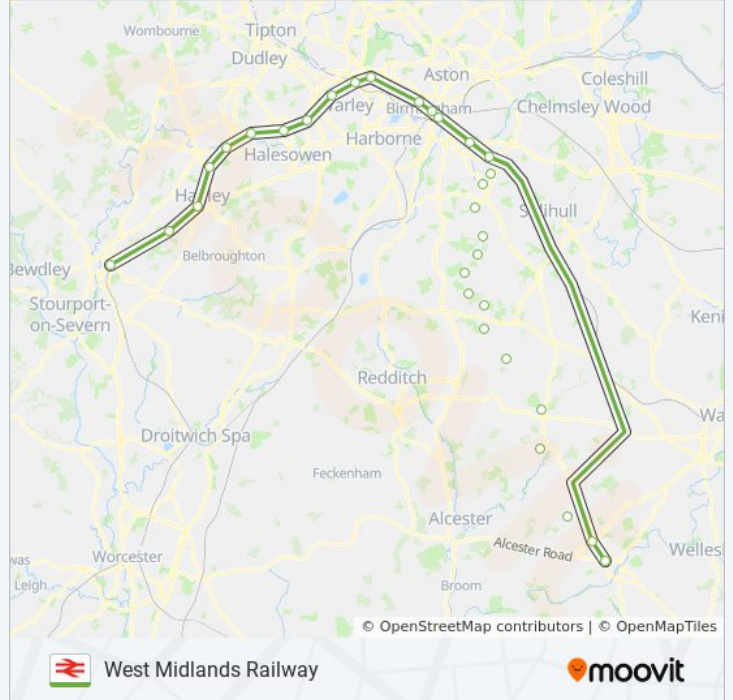

Birmingham Snow Hill

Jewellery Quarter

The Hawthorns

Smethwick Galton Bridge

Rowley Regis

Cradley Heath

Stourbridge Junction

Hagley

Blakedown

Kidderminster

Direction: Leamington Spa

29 stops

[VIEW LINE SCHEDULE](#)

Worcester Shrub Hill

Droitwich Spa

Hartlebury

Kidderminster

Blakedown

Hagley

Stourbridge Junction

Lye (West Midlands)

Cradley Heath

Old Hill

Rowley Regis

Langley Green

Smethwick Galton Bridge

The Hawthorns

Jewellery Quarter

Birmingham Snow Hill

Birmingham Moor Street

Small Heath

WEST MIDLANDS RAILWAY train Time Schedule

Leamington Spa Route Timetable:

Sunday	10:00 AM - 10:37 PM
Monday	6:25 AM - 11:27 PM
Tuesday	6:25 AM - 11:27 PM
Wednesday	6:25 AM - 11:27 PM
Thursday	6:25 AM - 11:27 PM
Friday	6:25 AM - 11:27 PM
Saturday	6:37 AM - 11:39 PM

WEST MIDLANDS RAILWAY train Info

Direction: Leamington Spa

Stops: 29

Trip Duration: 38 min

Line Summary: