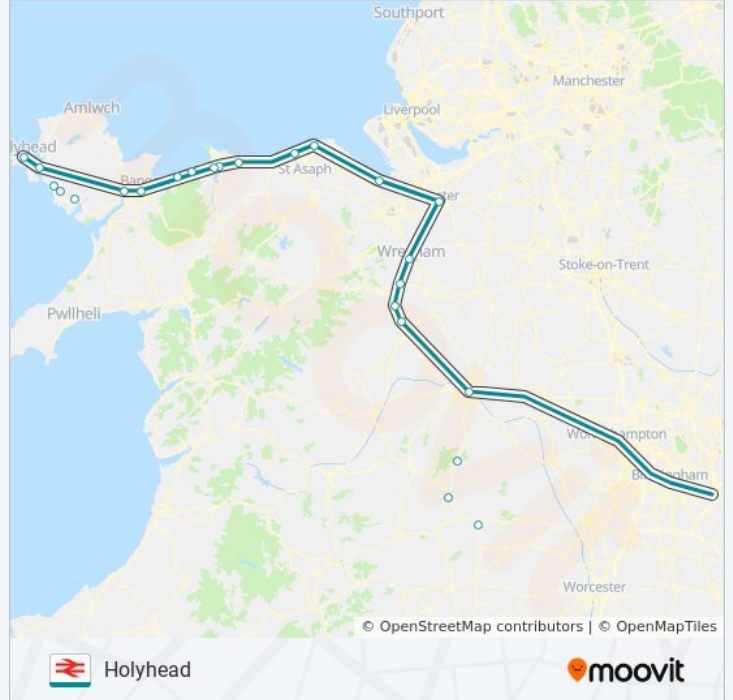

### TRANSPORT FOR WALES train Info

**Direction:** Holyhead

**Stops:** 32

**Trip Duration:** 290 min

**Line Summary:**

- Rhyl
- Abergele & Pensarn
- Colwyn Bay
- Llandudno Junction
- Conwy
- Penmaenmawr
- Llanfairfechan
- Bangor (Gwynedd)
- Llanfairpwll
- Bodorgan
- Ty Croes
- Rhosneigr
- Valley
- Holyhead