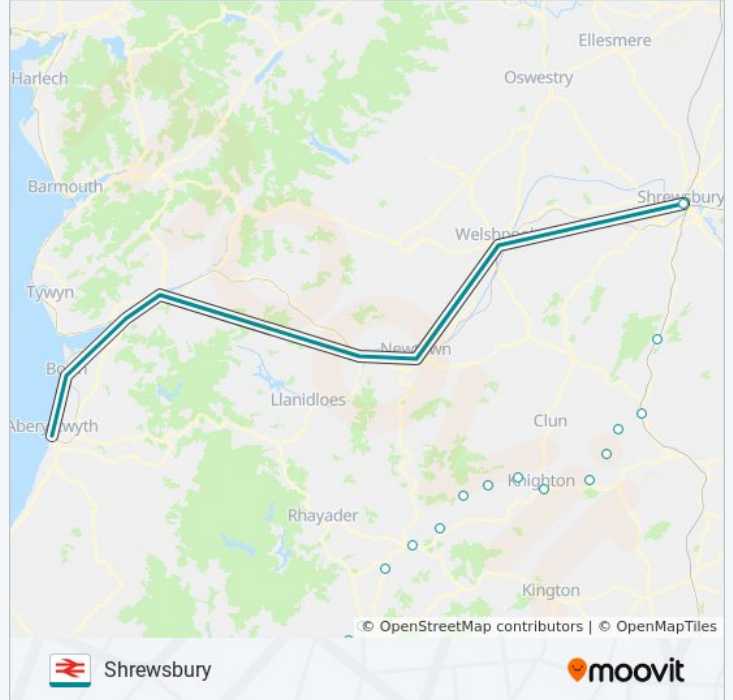

Hopton Heath

Broome

Craven Arms

Church Stretton

Shrewsbury

**Direction: Swansea**

34 stops

[VIEW LINE SCHEDULE](#)