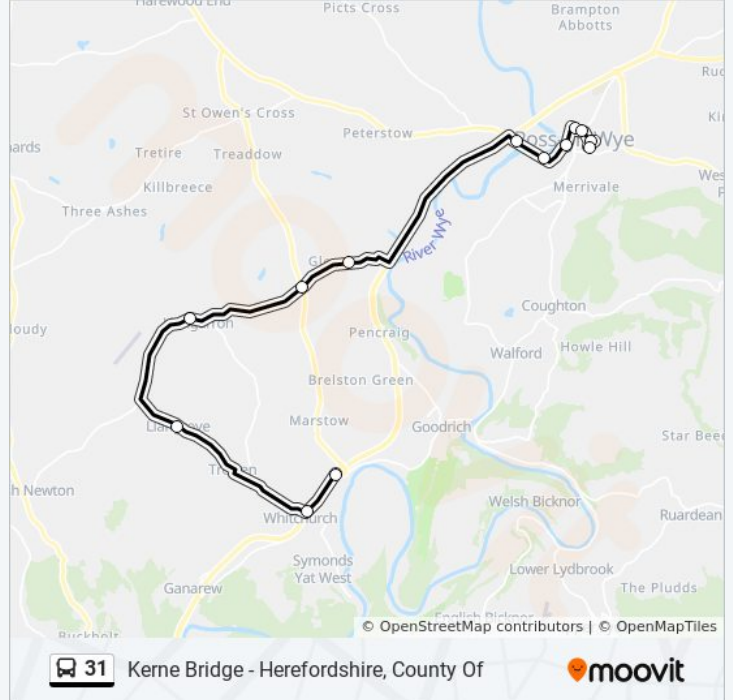

## Direction: Ross-On-Wye

13 stops

[VIEW LINE SCHEDULE](#)

Highway Star Diner  
Crown Hotel  
School  
Shelter  
Thorn Farm House  
Cross  
The Bridge at Wilton  
Wilton Road  
Edde Cross Street  
Greytree Road  
Five Ways  
Station Street  
Cantilupe Road (Stand 4)

## 31 bus Time Schedule

Ross-On-Wye Route Timetable:

Sunday	Not Operational
Monday	Not Operational
Tuesday	Not Operational
Wednesday	Not Operational
Thursday	10:40
Friday	Not Operational
Saturday	Not Operational

## 31 bus Info

**Direction:** Ross-On-Wye

**Stops:** 13

**Trip Duration:** 30 min

**Line Summary:**

**Direction: Whitchurch**

10 stops

[VIEW LINE SCHEDULE](#)

Cantilupe Road (Stand 4)

Wilton Road

The Bridge at Wilton

Cross

Thorn Farm House

Church

Shelter

School