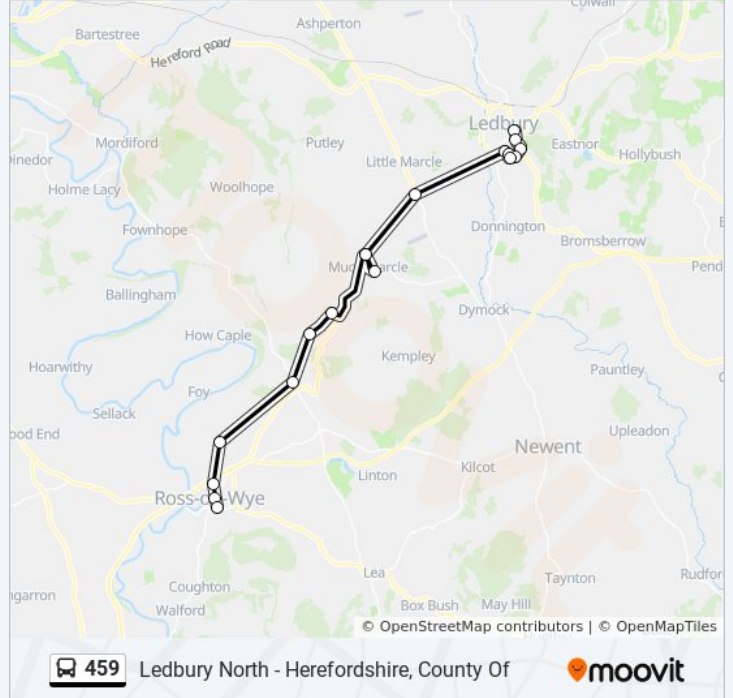

Martins Way

Bramley Close

Ferndown Road

Orchard Place

Dunns Copse

The Southend

Memorial

459 bus Time Schedule

Ledbury Route Timetable:

Sunday	Not Operational
Monday	Not Operational
Tuesday	Not Operational
Wednesday	Not Operational
Thursday	12:40 PM
Friday	Not Operational
Saturday	Not Operational

459 bus Info

Direction: Ledbury

Stops: 18

Trip Duration: 42 min

Line Summary:

Direction: Ross-On-Wye

20 stops

[VIEW LINE SCHEDULE](#)

- Market House
- The Southend
- Dunns Copse
- Orchard Place
- Ferndown Road
- Bramley Close
- Martins Way
- Hazle Close
- Lower House Barn
- Walwyn Arms Ph
- Glebe Orchard
- Walwyn Arms Ph
- Park View
- Church
- War Memorial
- Bus Shelter
- Verschoyle Gardens
- Five Ways

459 bus Info

Direction: Ross-On-Wye

Stops: 20

Trip Duration: 42 min

Line Summary:

Station Street

Cantilupe Road (Stand 4)

459 bus time schedules and route maps are available in an offline PDF at moovitapp.com. Use the [Moovit App](#) to see live bus times, train schedule or subway schedule, and step-by-step directions for all public transit in West Midlands.