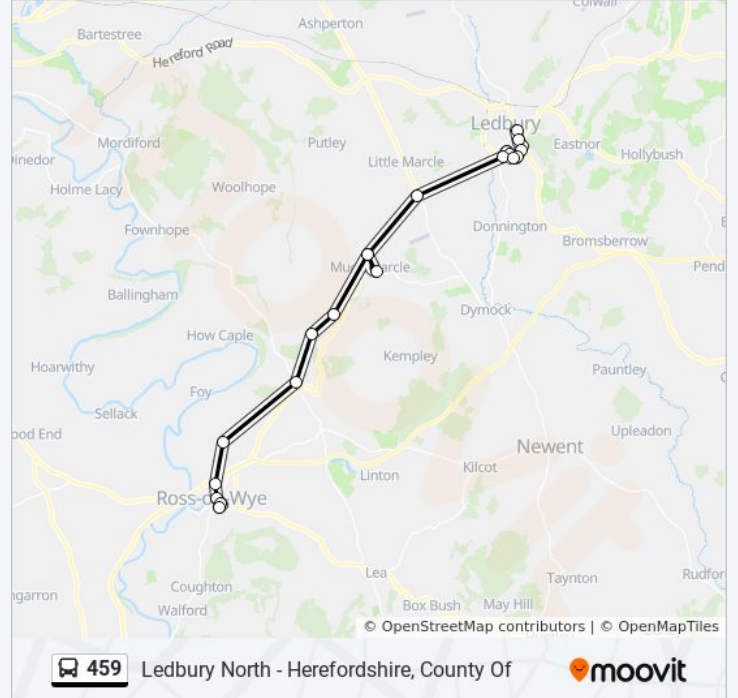

Martins Way

Bramley Close

Ferndown Road

Orchard Place

Dunns Copse

The Southend

Memorial

459 bus Time Schedule

Stops: 18

Trip Duration: 42 min

Line Summary:

Direction: Ross-On-Wye

20 stops

[VIEW LINE SCHEDULE](#)

- Market House
- The Southend
- Dunns Copse
- Orchard Place
- Ferndown Road
- Bramley Close
- Martins Way
- Hazle Close
- Lower House Barn
- Walwyn Arms Ph
- Glebe Orchard
- Walwyn Arms Ph
- Park View
- Church
- War Memorial
- Bus Shelter
- Verschoyle Gardens
- Five Ways

459 bus Info

Direction: Ross-On-Wye

Stops: 20

Trip Duration: 42 min

Line Summary:

Station Street

Cantilupe Road (Stand 4)

459 bus time schedules and route maps are available in an offline PDF at moovitapp.com. Use the [Moovit App](#) to see live bus times, train schedule or subway schedule, and step-by-step directions for all public transit in West Midlands.