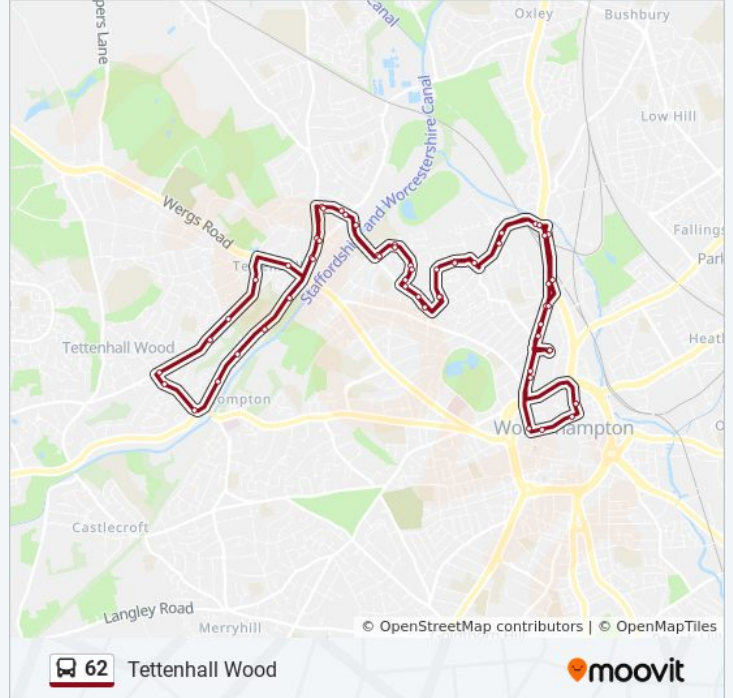

62 bus Info

Direction: Tetterhall Wood

Stops: 57

Trip Duration: 56 min

Line Summary:

Hordern Rd
Aldersley Rd
Lower St
Grotto Lane
St Michaels Court
Woodfield Heights
College View
Henwood Close
High Meadows
Bramstead Ave
Grove Lane
Church Road
Corfton Drive
Woodcote Road
Police Station
Old Hill
St Michaels Court
Grotto Lane
Lower St
Aldersley Rd
Smestow Brook
Hordern Rd
Welbury Gardens
Glaisdale Gardens
Farndale Avenue
Reansway Square
Craddock Street
Hambrook Close
Cheyney Close
Carter Road
Carter Rd
Stafford Rd
Gorsebrook Rd

Five Ways

Five Ways

Oxley St

Asda

Molineux Stadium

University Of Wolverhampton (Stop Ad)

Direction: Wolverhampton

30 stops

[VIEW LINE SCHEDULE](#)

Bramstead Ave

Grove Lane

Church Road

Corfton Drive

Woodcote Road

Police Station

Old Hill