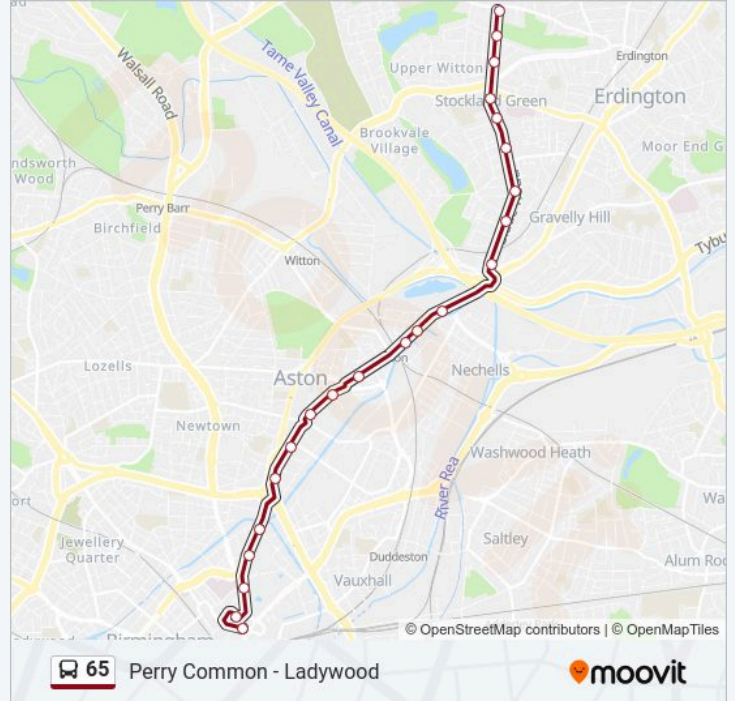

65 bus Info

Direction: Birmingham

Stops: 28

Trip Duration: 27 min

Line Summary:

Avenue Road

Dartmouth Circus

Bagot St

Aston University (Stop Cr1)

Ryder St

Dalton St

Dale End (Stop Pq10)

Direction: Short Heath

28 stops

[VIEW LINE SCHEDULE](#)

Dale End (Stop Pq10)

Ryder St

Aston University (Stop Cr2)

Bagot St

Dartmouth Circus

Radio House

Park Rd

Portland St

Sandy Lane

65 bus Info

Direction: Short Heath

Stops: 28

Trip Duration: 24 min

Line Summary:

Marsh Hill

Blounts Rd

Edgware Rd