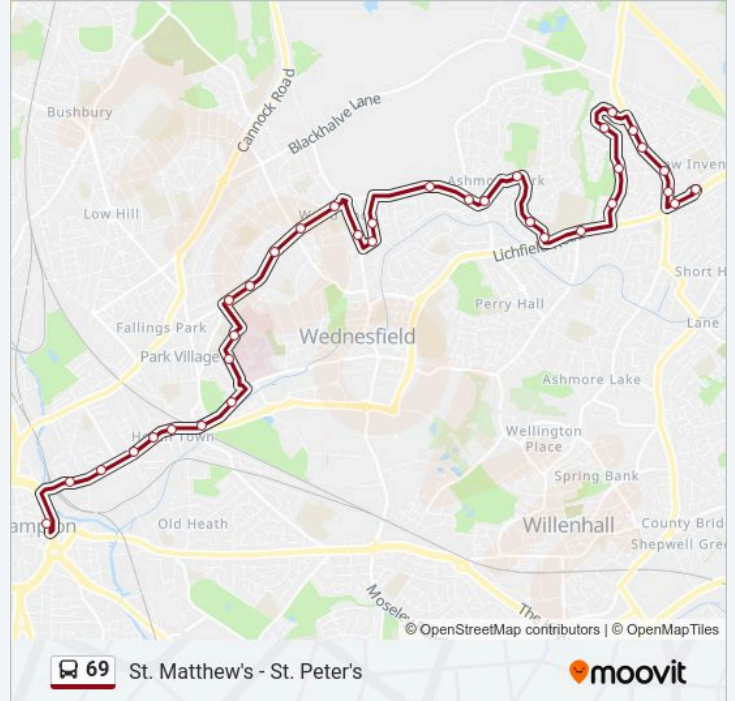

Direction: New Invention

35 stops

[VIEW LINE SCHEDULE](#)

- Wolverhampton
- Culwell St
- Lincoln Street
- Inkerman St
- Woden Rd
- Grove St
- Deans Rd
- Coronation Rd
- Out Patients (Stop N1)
- Heart & Lung Centre (Stop N2)
- Wickham Gardens
- Deyncourt Rd
- Mill Lane
- Long Knowle Lane
- Wood End Rd
- Jayne Close
- Wood End Rd
- Wootton Avenue
- Spondon Rd
- Kitchen Lane
- Linthouse Lane

Line Summary:

Raj Kumar Drive
 Gadsby Avenue
 Fitzmaurice Rd
 Broad Lane North
 Greenmeadow Rd
 Sandalwood Close
 Hebden Grove
 Gairloch Rd
 Reedly Rd
 Dorchester Road
 Beacon Rd
 Baynton Rd
 Cannock Rd
 New Invention Square

Direction: Walsall

58 stops

[VIEW LINE SCHEDULE](#)

Wolverhampton
 Culwell St
 Lincoln Street
 Inkerman St
 Woden Rd
 Grove St
 Deans Rd
 Coronation Rd
 Out Patients (Stop N1)
 Heart & Lung Centre (Stop N2)
 Wickham Gardens
 Deyncourt Rd
 Mill Lane
 Long Knowle Lane
 Wood End Rd

Direction: Walsall

Stops: 58

Trip Duration: 58 min

Line Summary:

Jayne Close
Wood End Rd
Wootton Avenue
Spondon Rd
Kitchen Lane
Linthouse Lane
Raj Kumar Drive
Gadsby Avenue
Fitzmaurice Rd
Broad Lane North
Greenmeadow Rd
Sandalwood Close
Hebden Grove
Gairloch Rd
Reedly Rd
Dorchester Road
Beacon Rd
Baynton Rd
Cannock Rd
New Invention Square
Pooles Lane
Byron Rd
Oaken Drive
Short Heath Clinic
Liberal Club
Manor Farm Drive
Lawn Cemetery
Willenhall Academy
Short Heath Golf Course
Ambulance Station
Bloxwich Lane
Davy Rd