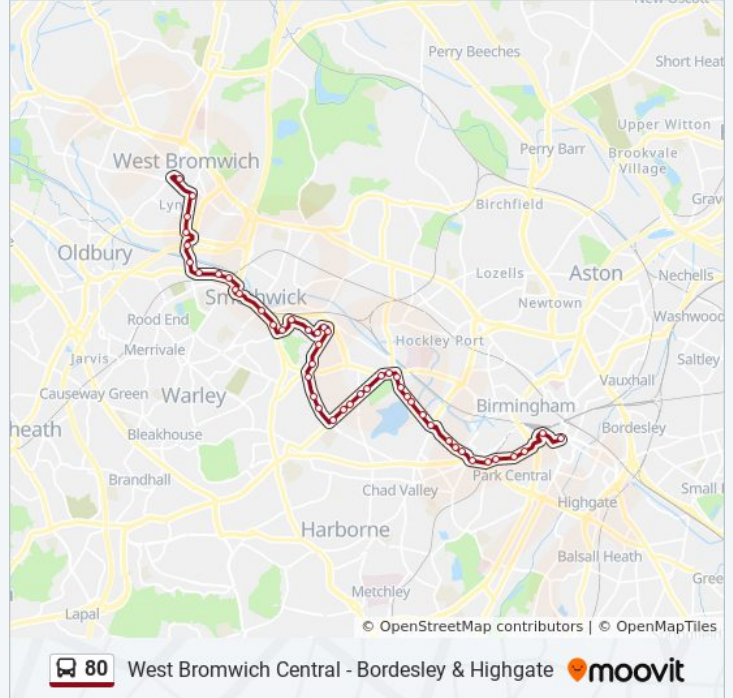

Direction: Digbeth

Stops: 47

Trip Duration: 52 min

Line Summary:

Florence Rd

Selsey Rd

Ridgeway

George Dixon Academy

Five Ways Station

Bexhill Grove

Granville St

Ernest St (Stop Hh2)

Old Repertory Theatre (Stop Ns10)

Markets (Stop Mk2)

Direction: West Bromwich

43 stops

[VIEW LINE SCHEDULE](#)

Markets (Stop Mk2)

New St Station (Stop Ns4)

Ernest St (Stop Hh1)

80 bus Time Schedule

West Bromwich Route Timetable:

Sunday	00:25 - 23:25
Monday	00:25 - 23:25
Tuesday	00:25 - 23:25
Wednesday	00:25 - 23:25
Thursday	00:25 - 23:25