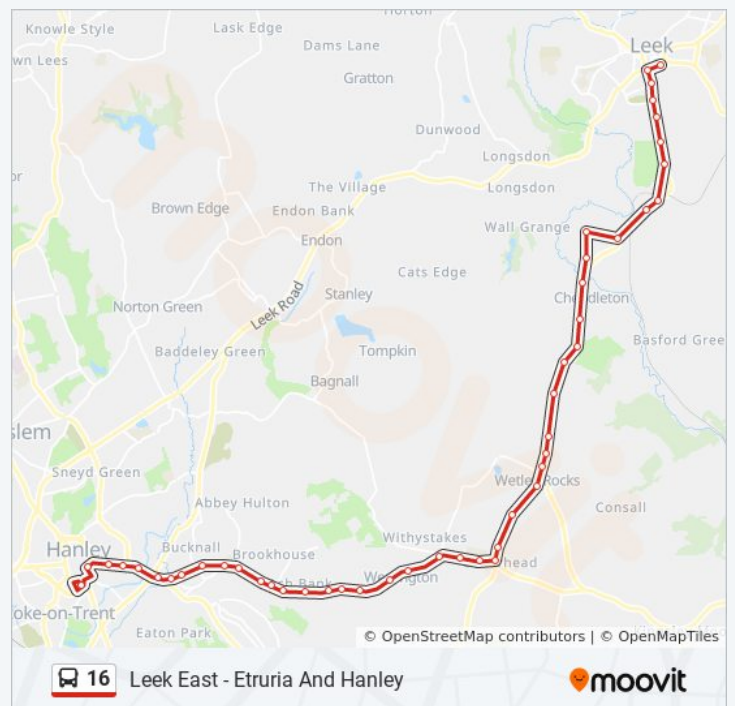

Direction: Hanley

57 stops

[VIEW LINE SCHEDULE](#)

- Westwood College
- Nicholas Grove
- School Close
- Thornhill Road
- Campbell Avenue
- Daintry Street
- Sneyd Street
- King Street
- Bus Station (Stand 5)
- Duke Street
- Selbourne Road
- Ashenhurst Way
- Britannia House
- Sandybrook Lane
- Birchall Lane
- Leekbrook Way
- Travellers Rest Ph
- Leek Road
- West Drive
- Ashcombe Centre
- Station Road
- Hollow Lane

16 bus Info

Direction: Leek Town Centre

Stops: 47

Trip Duration: 38 min

Line Summary:

Mill Lane
Powys Arms
Barns Farm
Felthouse Lane
Ostlers Lane
Ashcombe Park
The Avenue
Station Road
Ashcombe Centre
West Drive
Leek Road
Travellers Rest Ph
Leekbrook Way
Birchall Lane
Sandybrook Lane
Britannia House
Ashenhurst Way
Selbourne Road
Duke Street
Bus Station (Stand 2)

Direction: Westwood

56 stops

[VIEW LINE SCHEDULE](#)

Hanley
Stop O 1
St Ann Street
Somerset Road
Ivy House Road
New Finney Gardens
Trent Bridge
Northfleet Street
Central Avenue

16 bus Time Schedule

Westwood Route Timetable:

Sandybrook Lane

Britannia House

Ashenhurst Way

Selbourne Road

Duke Street

Bus Station (Stand 1)

King Street

Sneyd Street