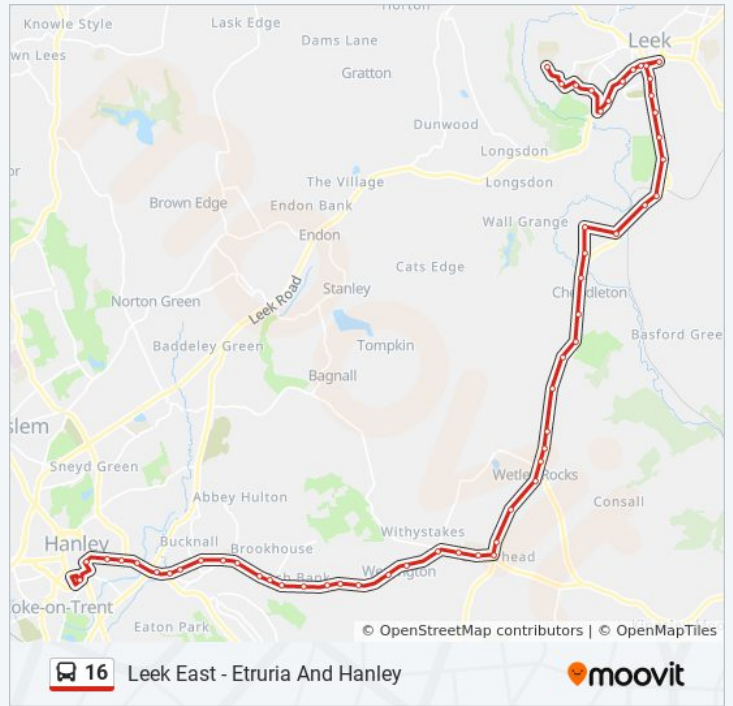

16 bus Info

Direction: Leek Town Centre

Stops: 47

Trip Duration: 38 min

Line Summary:

Mill Lane
Powys Arms
Barns Farm
Felthouse Lane
Ostlers Lane
Ashcombe Park
The Avenue
Station Road
Ashcombe Centre
West Drive
Leek Road
Travellers Rest Ph
Leekbrook Way
Birchall Lane
Sandybrook Lane
Britannia House
Ashenhurst Way
Selbourne Road
Duke Street
Bus Station (Stand 2)

Direction: Westwood

56 stops

[VIEW LINE SCHEDULE](#)

Hanley
Stop O 1
St Ann Street
Somerset Road
Ivy House Road
New Finney Gardens
Trent Bridge
Northfleet Street
Central Avenue

16 bus Time Schedule

Westwood Route Timetable:

Sunday	Not Operational
Monday	07:30
Tuesday	07:30
Wednesday	07:30
Thursday	07:30
Friday	Not Operational
Saturday	Not Operational

16 bus Info

Direction: Westwood

Stops: 56

Trip Duration: 59 min
Line Summary: