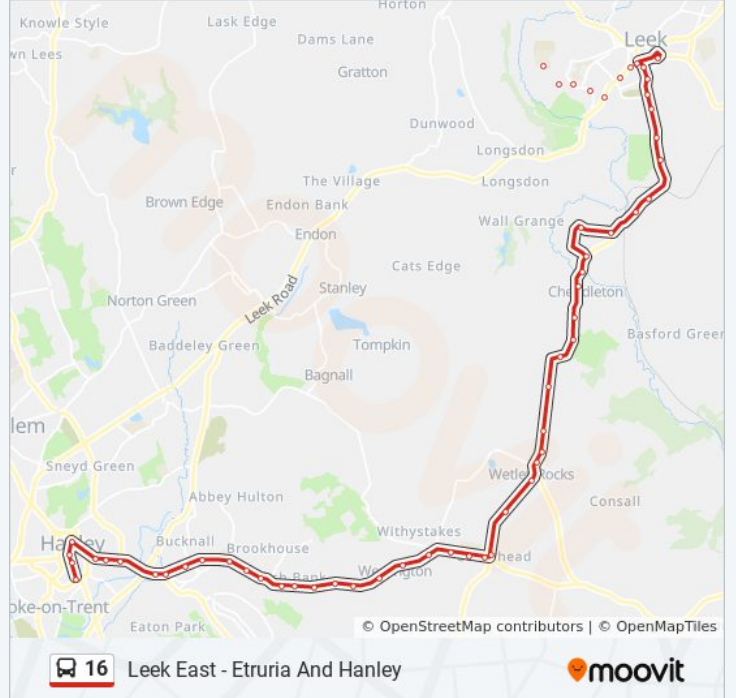

Direction: Hanley

57 stops

[VIEW LINE SCHEDULE](#)

- Westwood College
- Nicholas Grove
- School Close
- Thornhill Road
- Campbell Avenue
- Daintry Street
- Sneyd Street
- King Street
- Bus Station (Stand 5)
- Duke Street
- Selbourne Road
- Ashenhurst Way
- Britannia House
- Sandybrook Lane
- Birchall Lane
- Leekbrook Way
- Travellers Rest Ph
- Leek Road
- West Drive
- Ashcombe Centre
- Station Road
- Hollow Lane

16 bus Info

Direction: Hanley

Stops: 57

Trip Duration: 41 min

Line Summary:

The Avenue
Ashcombe Park
Ostlers Lane
Felthouse Lane
Barns Farm
Powys Arms
Mill Lane
Chapel Close
Darleyshire Farm
No. 15
Crossroads
Moorside High School
Southlowe Road
Rownall Road
Johnstone Avenue
Washerwall Lane
Clough Lane
Ash Bank Hotel
New Road
No. 72
Green's Lane
Brookhouse Lane
Corneville Road
Eaves Lane
Central Avenue
Winston Place
Trent Bridge
New Finney Gardens
Somerset Road
Wellington Road
Potteries Way
Stop Q2
Stop S4

Stop S6

Hanley

Direction: Leek Town Centre

47 stops

[VIEW LINE SCHEDULE](#)

Hanley

Stop O 1

St Ann Street

Sandybrook Lane

Britannia House

Ashenhurst Way

Selbourne Road

Duke Street

Bus Station (Stand 1)

King Street

Sneyd Street