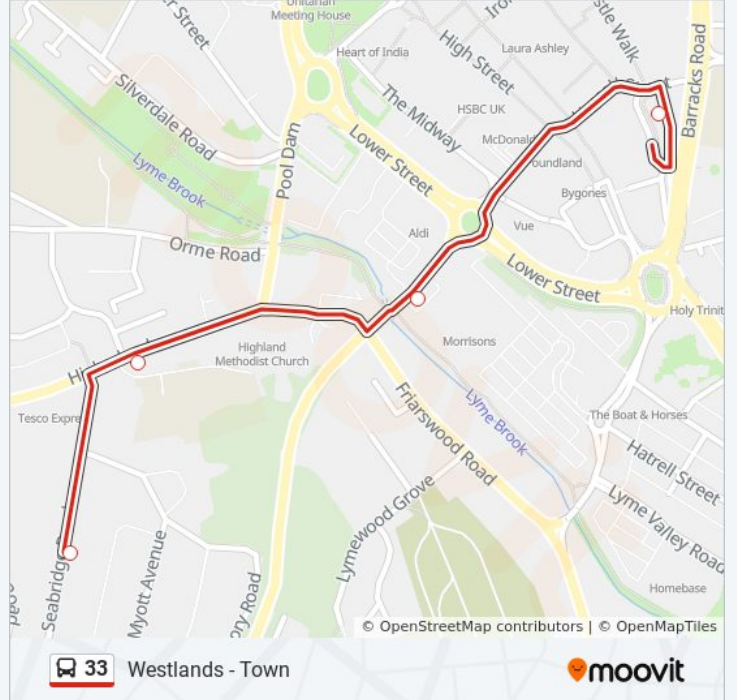

Town - Westlands

Get The App

The 33 bus line (Town - Westlands) has 2 routes. For regular weekdays, their operation hours are:
 (1) Newcastle Town Centre: 09:52 - 13:37(2) Westlands: 09:48 - 13:33
 Use the Moovit App to find the closest 33 bus station near you and find out when is the next 33 bus arriving.

- Pembroke Drive
- Brookside Close
- Bowling Green
- The Crescent
- The Square
- Dartmouth Avenue
- Seabridge School
- Langford Road
- Ridgmont Road
- Castel Close
- Ridgmont Road
- Repton Drive
- Dulverton Avenue
- Vichy Close
- Rothesay Avenue
- Roseacre
- The Thistleberry Ph
- Mayfield Avenue
- Sneyd Arms
- Morrisons
- Newcastle Bus Stn Arr. Stand

33 bus Info
Direction: Newcastle Town Centre
Stops: 21
Trip Duration: 22 min
Line Summary:

Direction: Westlands

4 stops

[VIEW LINE SCHEDULE](#)

Newcastle Bus Stn Dep. Stands

Morrisons

Sneyd Arms

Pembroke Drive

33 bus Info

Direction: Westlands

Stops: 4

Trip Duration: 4 min

Line Summary:

33 bus time schedules and route maps are available in an offline PDF at moovitapp.com. Use the [Moovit App](#) to see live bus times, train schedule or subway schedule, and step-by-step directions for all public transit in West Midlands.