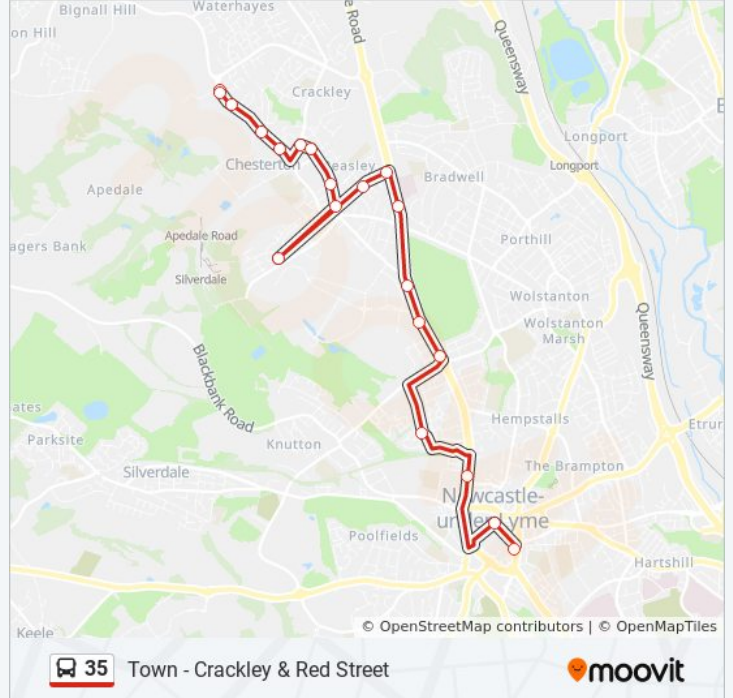

## Crackley & Red Street - Town

Get The App

The 35 bus line (Crackley & Red Street - Town) has 2 routes. For regular weekdays, their operation hours are:  
 (1) Crackley: 10:16 AM - 2:01 PM (2) Newcastle Town Centre: 9:13 AM - 12:58 PM  
 Use the Moovit App to find the closest 35 bus station near you and find out when is the next 35 bus arriving.

### Direction: Crackley

20 stops

[VIEW LINE SCHEDULE](#)

- Newcastle Bus Stn Dep. Stands
- Merrial Street (Stop B)
- Sainsbury's
- Castletown Grange
- Lower Milehouse Lane
- Brymbo Road
- London Road
- Bradwell Hospital
- Rowley Avenue
- Brittain Avenue
- Hadrians Way
- Library
- Albert Street
- Edensor Street
- Cross Street
- Cross Street
- Watermills Road
- Pear Tree Lane
- Springwood Road
- Springwood Road

### 35 bus Info

**Direction:** Crackley

**Stops:** 20

**Trip Duration:** 27 min

**Line Summary:**

**Direction: Newcastle Town Centre**

19 stops

[VIEW LINE SCHEDULE](#)

- Pear Tree Lane
- Watermills Road
- Cross Street
- Cross Street
- Edensor Street
- Albert Street
- Library
- Hadrians Way
- Brittain Avenue
- Rowley Avenue
- Bradwell Hospital
- Wolstanton Road
- London Road
- Brymbo Road
- Castletown Grange
- Hassam Avenue
- Sainsbury's
- Brindley Street