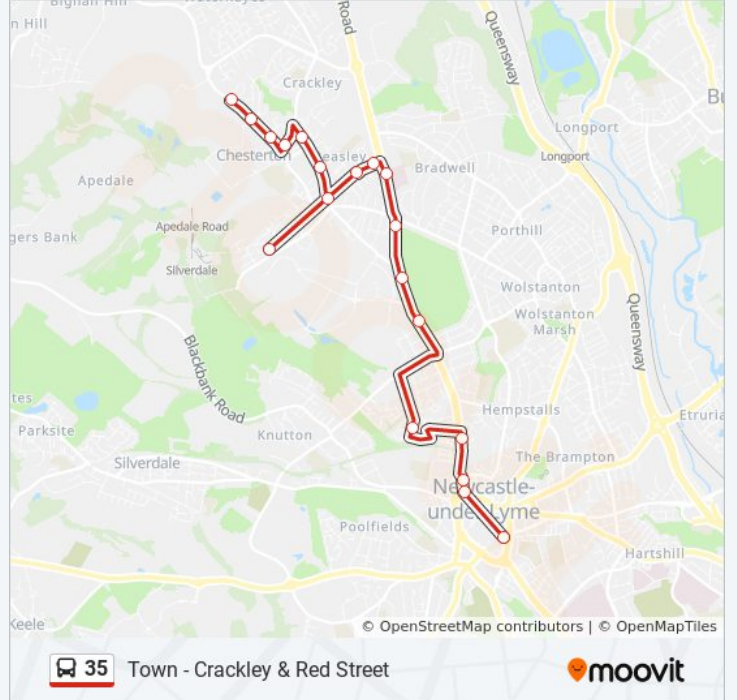

### Direction: Crackley

20 stops

[VIEW LINE SCHEDULE](#)

- Newcastle Bus Stn Dep. Stands
- Merrial Street (Stop B)
- Sainsbury's
- Castletown Grange
- Lower Milehouse Lane
- Brymbo Road
- London Road
- Bradwell Hospital
- Rowley Avenue
- Brittain Avenue
- Hadrians Way
- Library
- Albert Street
- Edensor Street
- Cross Street
- Cross Street
- Watermills Road
- Pear Tree Lane
- Springwood Road
- Springwood Road

### 35 bus Info

**Direction:** Crackley

**Stops:** 20

**Trip Duration:** 27 min

**Line Summary:**

**Direction: Newcastle Town Centre**

19 stops

[VIEW LINE SCHEDULE](#)

- Pear Tree Lane
- Watermills Road
- Cross Street
- Cross Street
- Edensor Street
- Albert Street
- Library
- Hadrians Way
- Brittain Avenue
- Rowley Avenue
- Bradwell Hospital
- Wolstanton Road
- London Road
- Brymbo Road
- Castletown Grange
- Hassam Avenue
- Sainsbury's
- Brindley Street

**35 bus Info**

**Direction:** Newcastle Town Centre

**Stops:** 19

**Trip Duration:** 27 min

**Line Summary:**

35 bus time schedules and route maps are available in an offline PDF at moovitapp.com. Use the [Moovit App](#) to see live bus times, train schedule or subway schedule, and step-by-step directions for all public transit in West Midlands.