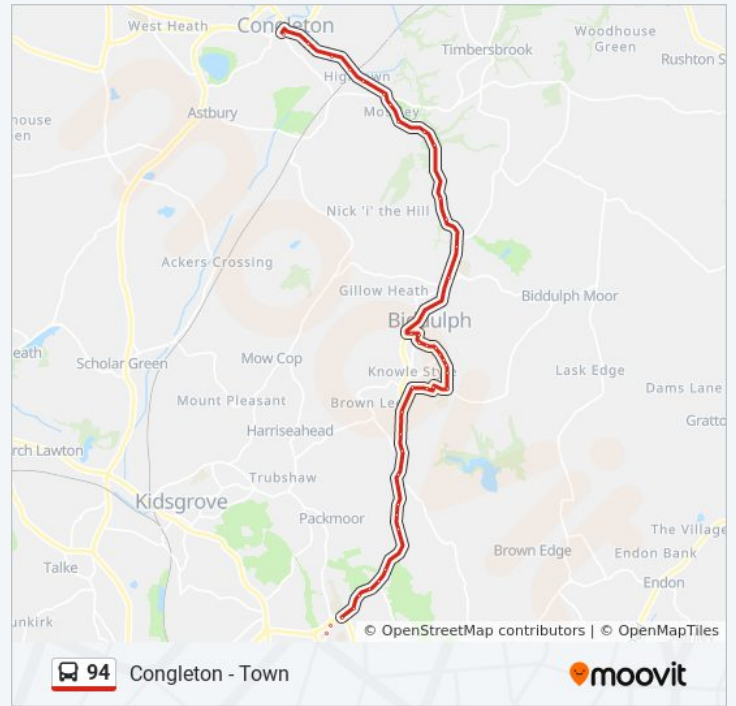

Longport Road

Station Street

Trubshaw Cross

Brereton Place

Brownhills High School

Brownhills Business Park

Highgate

Stop A

Furlong Road

Medical Centre

The Talisman

Hallfield Grove

Furlong Tavern

Benson Street

Colley Road

Working Men's Club

Fegg Hayes Road

Biddulph Road

Biddulph Road

Oxford Road

Hollington Drive

Peck Mill Lane

Fisher Street

New Black Bull

Roseville Drive

Hulton Close

Pet Food Superstore

Railway Station

Highcroft Avenue

Townsend Road

Congleton

Direction: Newcastle Town Centre