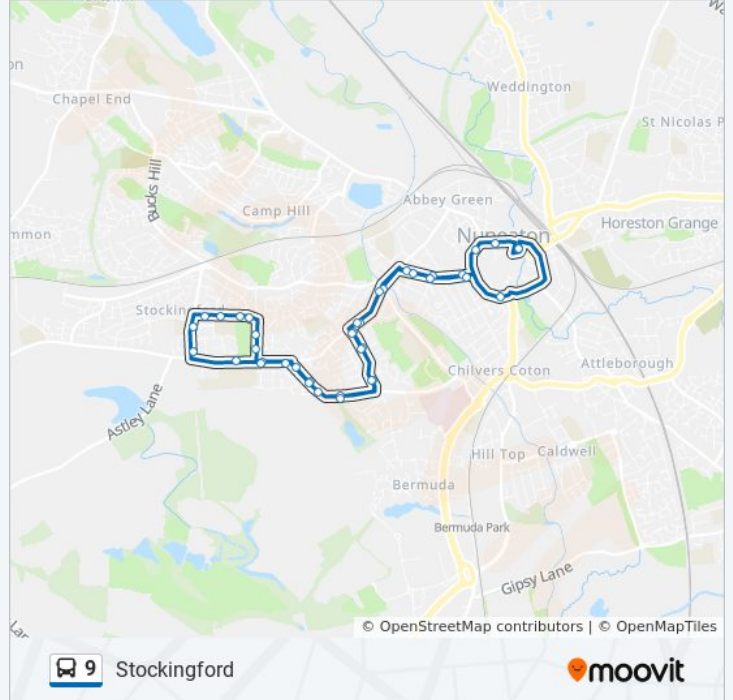

Direction: Nuneaton

23 stops

[VIEW LINE SCHEDULE](#)

- Cambridge Drive
- St Pauls Road
- Bede Road
- Whitehouse Crescent
- Stockingford Infant School
- Church Road
- Parish Hall
- Arbury Road
- The Poplars
- Westbury Road
- Arbury Road
- Atholl Crescent
- Ashdown Drive
- Oldany Way
- Brodick Way
- Silver Walk
- North Street
- Greenmoor Road
- York Strteet
- Richmond Road
- High Street
- Rope Walk

Stops: 23

Trip Duration: 19 min

Line Summary:

Nuneaton

Direction: Stockingford

39 stops

[VIEW LINE SCHEDULE](#)

- Nuneaton
- Fire Station
- Gala Bingo
- Edward Street
- Richmond Road
- York Street
- Greenmoor Road
- North Street
- Silver Walk
- Brodick Way
- Orkney Close
- Ashdown Drive
- Atholl Crescent
- Atholl Crescent
- Heath End Road
- Westbury Road
- Cambridge Drive
- St Pauls Road

9 bus Info

Direction: Stockingford

Stops: 39

Trip Duration: 36 min

Line Summary:

Bede Road
Whitehouse Crescent
Stockingford Infant School
Church Road
Parish Hall
Arbury Road
The Poplars
Westbury Road
Arbury Road
Atholl Crescent
Ashdown Drive
Oldany Way
Brodict Way
Silver Walk
North Street
Greenmoor Road
York Strteet
Richmond Road
High Street
Rope Walk
Nuneaton