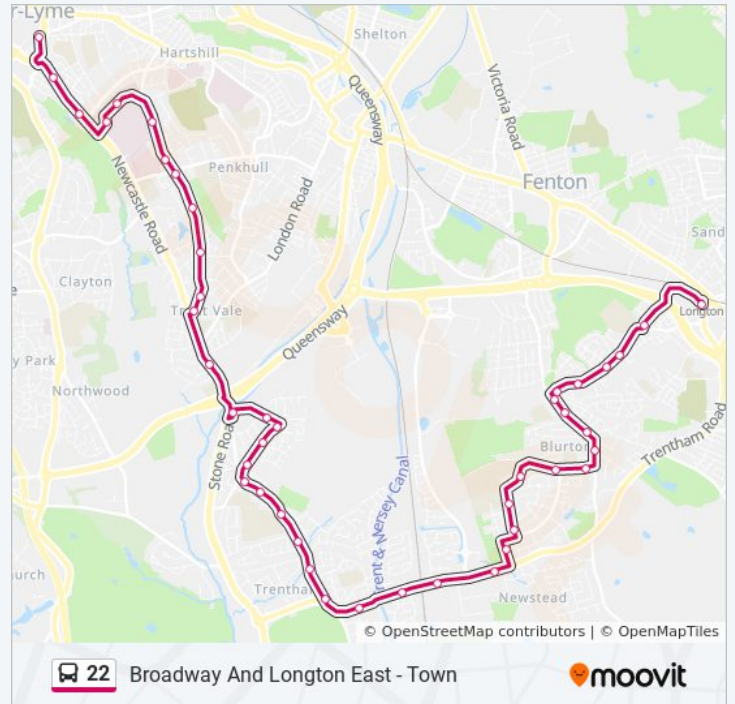

22 bus Info

Direction: Longton

Stops: 48

Trip Duration: 43 min

Line Summary:

- New Inn Lane
- Longton Road
- Barlaston Old Road
- Trentham Hotel
- Newpark Plantation
- Lordswood Road
- Magdalen Road
- Magdalen Road
- Ladybank Grove
- Eastfield Close
- Bedale Place
- Ashby Crescent
- The Cornerstone
- Consett Road
- Maythorne Road
- Ballinson Road
- Poplar Drive
- Longton Hall Road
- Longton Hall Surgery
- Conifer Grove
- Swingle Hill Road
- The John Marston
- Thanet Grove
- The Red House
- Heathcote Road
- Transport Interchange

Thursday	06:25 - 17:29
Friday	06:25 - 17:29
Saturday	07:14 - 17:19

22 bus Info

Direction: Newcastle Town Centre

Stops: 44

Trip Duration: 41 min

Line Summary:

Newcastle Lane

Harplands Hospital

Hospital Gates

Main Entrance Link

Chapel

The Avenue

Cherry Tree Ph

Newcastle Bus Stn Arr. Stand

Direction: Newstead

29 stops

[VIEW LINE SCHEDULE](#)

Newcastle Bus Stn Dep. Stands

Cherry Tree Ph

The Avenue

Chapel

Main Entrance Link

Oliver Road

Newcastle Lane