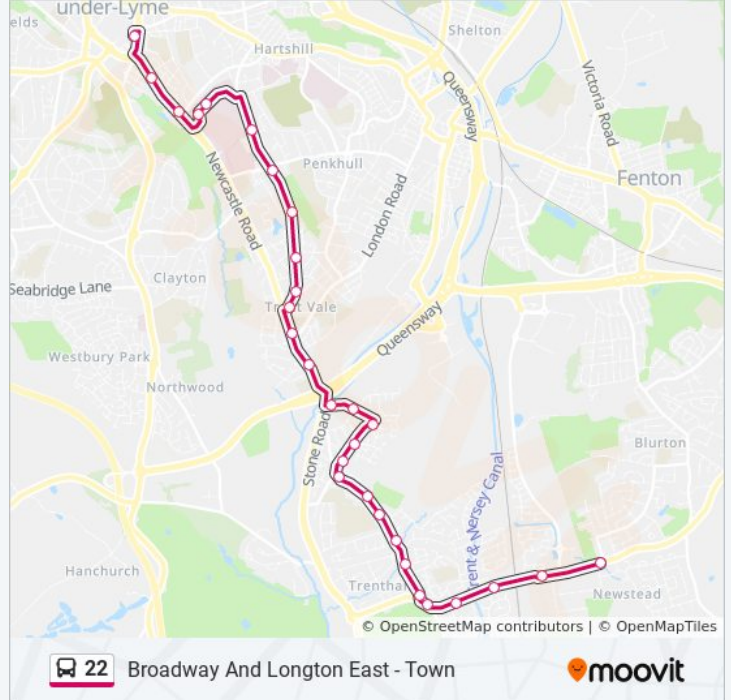

Man-In-Space

New Inn Lane

Longton Road

Barlaston Old Road

Trentham Hotel

Newpark Plantation

Lordswood Road

Magdalen Road

22 bus time schedules and route maps are available in an offline PDF at moovitapp.com. Use the [Moovit App](#) to see live bus times, train schedule or subway schedule, and step-by-step directions for all public transit in West Midlands.

[About Moovit](#) · [MaaS Solutions](#) · [Supported Countries](#) · [Mooviter Community](#)

© 2024 Moovit - All Rights Reserved

Check Live Arrival Times