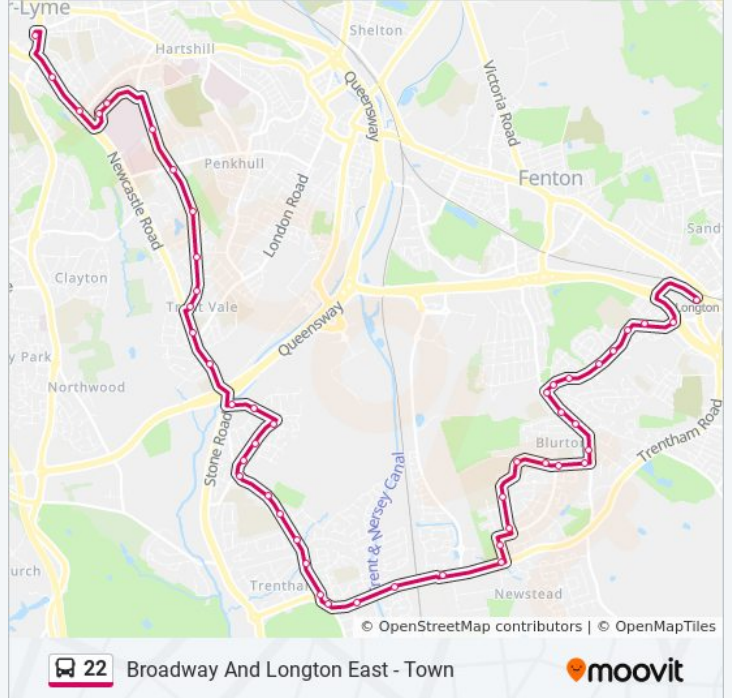

22 bus Info

Direction: Longton

Stops: 48

Trip Duration: 43 min

Line Summary:

- New Inn Lane
- Longton Road
- Barlaston Old Road
- Trentham Hotel
- Newpark Plantation
- Lordswood Road
- Magdalen Road
- Magdalen Road
- Ladybank Grove
- Eastfield Close
- Bedale Place
- Ashby Crescent
- The Cornerstone
- Consett Road
- Maythorne Road
- Ballinson Road
- Poplar Drive
- Longton Hall Road
- Longton Hall Surgery
- Conifer Grove
- Swingle Hill Road
- The John Marston
- Thanet Grove
- The Red House
- Heathcote Road
- Transport Interchange

Direction: Newcastle Town Centre

44 stops

[VIEW LINE SCHEDULE](#)

- Transport Interchange
- Heathcote Road
- The John Marston

22 bus Time Schedule

Newcastle Town Centre Route Timetable:

Sunday	Not Operational
Monday	06:25 - 17:29
Tuesday	06:25 - 17:29
Wednesday	06:25 - 17:29

Thursday	06:25 - 17:29
Friday	06:25 - 17:29
Saturday	07:14 - 17:19

22 bus Info

Direction: Newcastle Town Centre

Stops: 44

Trip Duration: 41 min

Line Summary:

Newcastle Lane

Harplands Hospital

Hospital Gates

Main Entrance Link

Chapel

The Avenue

Cherry Tree Ph

Newcastle Bus Stn Arr. Stand

Direction: Newstead

29 stops