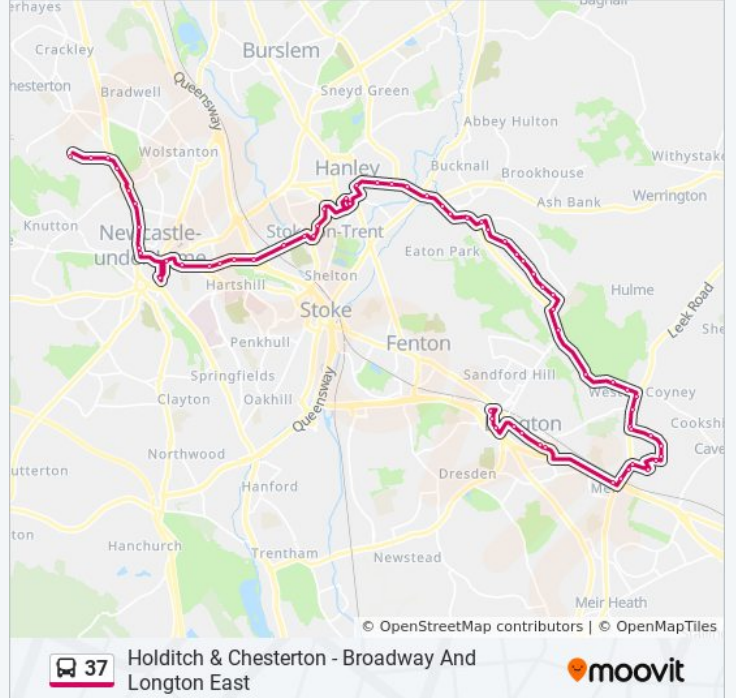

Line Summary:

Cowley Way
Homestead Street
Croftfield Street
Wellfield Road
Brassington Way
Farleigh Grove
Sundorne Place
Twigg Street
Arbourfield Drive
Foundry Lane
Trent Tavern
Millett Road
New Finney Gardens
Somerset Road
Wellington Road
Potteries Way
Stop J1
Hanley
Stop B 3
Victoria Square
St Mark's Church
Howard Place
Pyenest Street
Etruscan Street
Queensway Flyover
Brick Kiln Lane
Balloon Street
York Street
Seagrave Street
Hanover Street
Newcastle Bus Stn Dep. Stands
Merrial Street (Stop D)
Sainsbury's

Ore Close

Dalewood Road

Direction: Longton

63 stops

[VIEW LINE SCHEDULE](#)

Dalewood Road

Peacock Road

Liverpool Road

Seagrave Street

Collis Avenue

Victoria Street

Brick Kiln Lane

Queensway Flyover

Etruscan Street

Shearer Street

Howard Place

Direction: Longton

Stops: 63

Trip Duration: 56 min

Line Summary:

Havelock Place
Victoria Square
Stop J1
Hanley
Stop O 1
St Ann Street
Somerset Road
Ivy House Road
New Finney Gardens
Christine Street
Trent Tavern
Foundry Lane
Twigg Street
Sundorne Place
Latimer Way
Brassington Way
Devonshire Square
Tyson Green
Croftfield Street
Homestead Street
Cowley Way
First Bus Depot
Defoe Drive
Glandore Road
Horton Drive
St Andrew's Church
New Kingsway
Coyney Grove
Weston Road
Lansbury Grove
Snowden Way
Beveridge Close
Stansmore Road