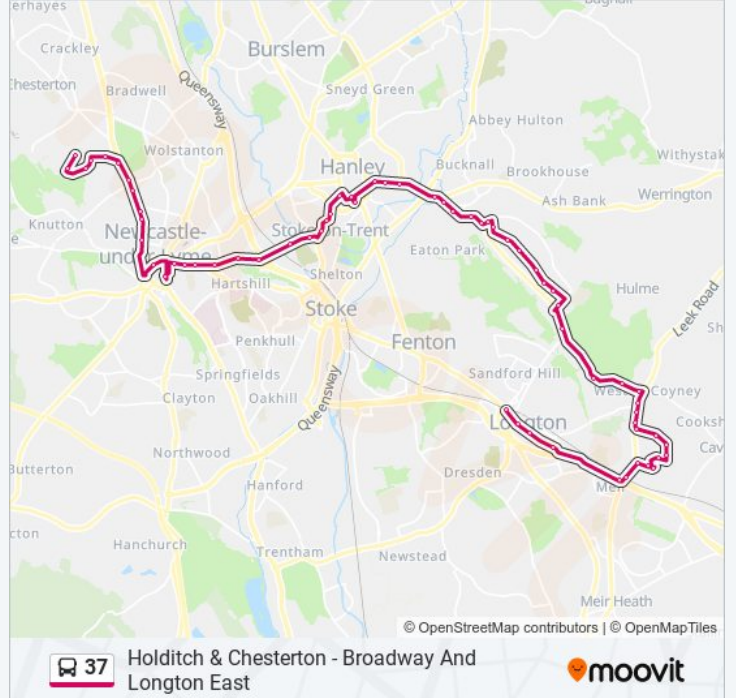

Line Summary:

Cowley Way
Homestead Street
Croftfield Street
Wellfield Road
Brassington Way
Farleigh Grove
Sundorne Place
Twigg Street
Arbourfield Drive
Foundry Lane
Trent Tavern
Millett Road
New Finney Gardens
Somerset Road
Wellington Road
Potteries Way
Stop J1
Hanley
Stop B 3
Victoria Square
St Mark's Church
Howard Place
Pyenest Street
Etruscan Street
Queensway Flyover
Brick Kiln Lane
Balloon Street
York Street
Seagrave Street
Hanover Street
Newcastle Bus Stn Dep. Stands
Merrial Street (Stop D)
Sainsbury's

Ore Close

Dalewood Road

Direction: Longton

63 stops

[VIEW LINE SCHEDULE](#)

Dalewood Road

Peacock Road

Liverpool Road

Seagrave Street

Collis Avenue

Victoria Street

Brick Kiln Lane

Queensway Flyover

Etruscan Street

Shearer Street

Howard Place

Direction: Longton

Stops: 63

Trip Duration: 56 min

Line Summary:

Havelock Place
Victoria Square
Stop J1
Hanley
Stop O 1
St Ann Street
Somerset Road
Ivy House Road
New Finney Gardens
Christine Street
Trent Tavern
Foundry Lane
Twigg Street
Sundorne Place
Latimer Way
Brassington Way
Devonshire Square
Tyson Green
Croftfield Street
Homestead Street
Cowley Way
First Bus Depot
Defoe Drive
Glandore Road
Horton Drive
St Andrew's Church
New Kingsway
Coyney Grove
Weston Road
Lansbury Grove
Snowden Way
Beveridge Close
Stansmore Road