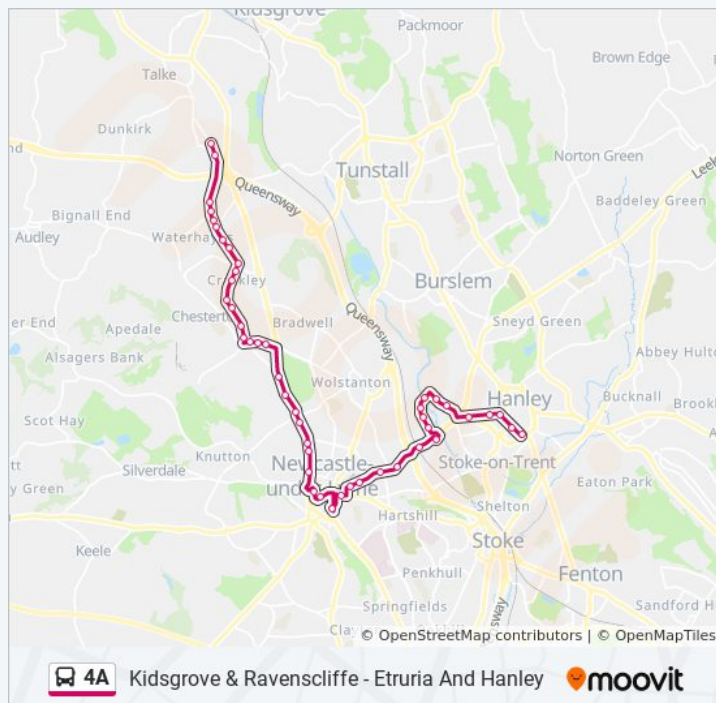

The Avenue

Granville Avenue

Borough Arms Hotel

Hanover Street

Newcastle Bus Stn Dep. Stands

Merrial Street (Stop D)

Ryecroft

Sainsbury's

Hassam Avenue

St Michaels Road

Shops

Lower Milehouse Lane

Brymbo Road

London Road

4A bus Time Schedule

Talke Pits Route Timetable:

Sunday	10:38 - 18:38
Monday	06:55 - 17:30
Tuesday	06:55 - 17:30
Wednesday	06:55 - 17:30
Thursday	06:55 - 17:30
Friday	06:55 - 17:30
Saturday	07:30 - 17:30

4A bus Info

Direction: Talke Pits

Stops: 45

Trip Duration: 49 min

Line Summary:

Bamber Place

Haddon Grove

Springfield Close

Library

Albert Street

Edensor Street

Rosevale Court