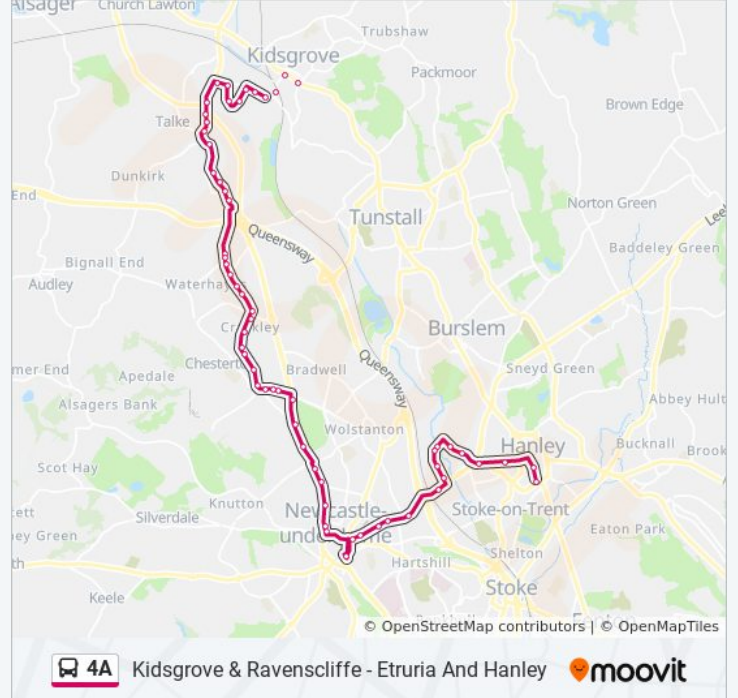

New Victoria Theatre

Haydon Street

Bet365 Offices

Media Way

Royal Doulton

Canal Bridge

Waterworld

Moat House Hotel

Octagon Centre

Sainsbury's Superstore

Stop S7

Hanley

Direction: Kidsgrove Town Centre

62 stops

[VIEW LINE SCHEDULE](#)

Hanley