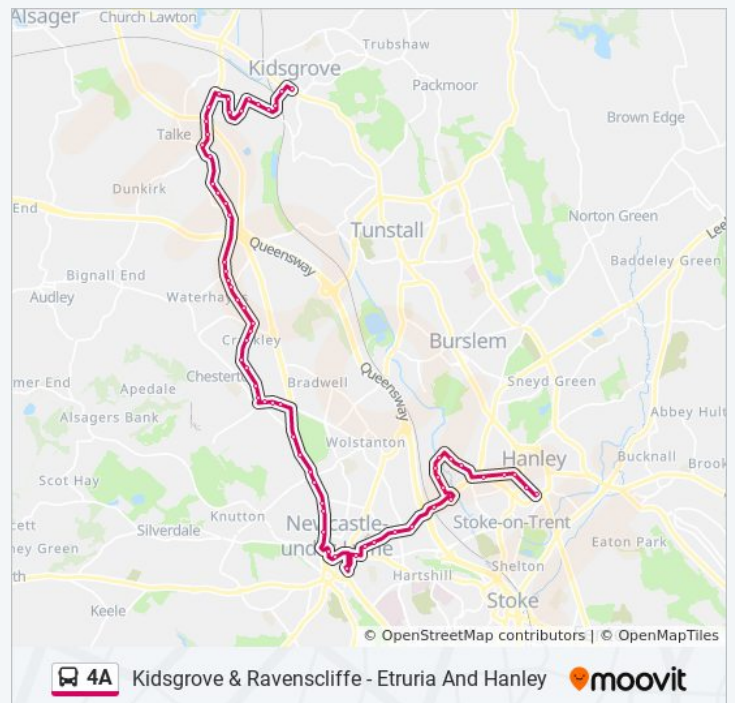

Newcastle Bus Stn Dep. Stands

Merrial Street (Stop D)

Ryecroft

Sainsbury's

Hassam Avenue

St Michaels Road

Shops

Lower Milehouse Lane

Brymbo Road

London Road

4A bus Time Schedule

Kidsgrove Town Centre Route Timetable:

Sunday	Not Operational
Monday	17:00 - 18:30
Tuesday	17:00 - 18:30
Wednesday	17:00 - 18:30
Thursday	17:00 - 18:30
Friday	17:00 - 18:30
Saturday	Not Operational

4A bus Info

Direction: Kidsgrove Town Centre

Stops: 62

Trip Duration: 56 min

Line Summary:

Bamber Place

Haddon Grove

Springfield Close

Library

Albert Street

Edensor Street

Rosevale Court

Birch House Road

Whitethorn Way

Woodrow Way

Shrewsbury Drive