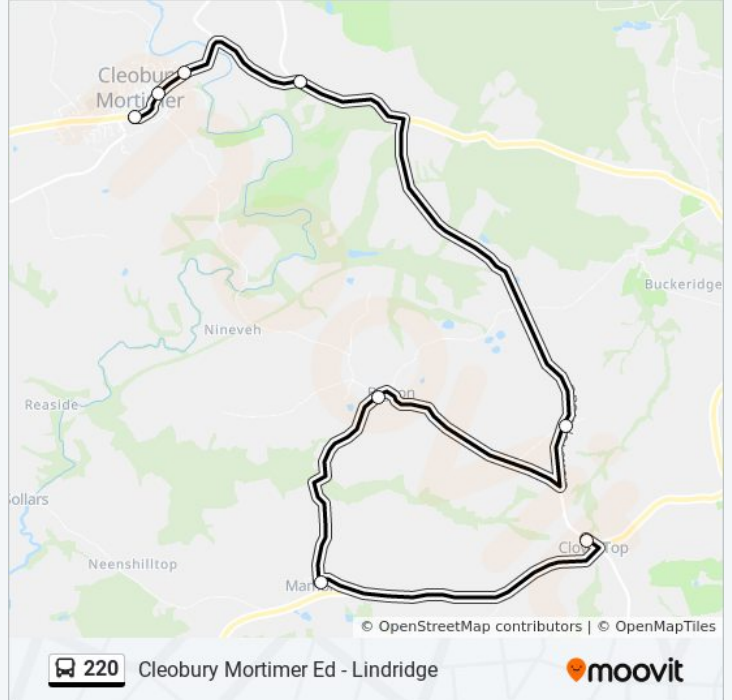

220 bus Info

Direction: Cleobury Mortimer

Stops: 9

Trip Duration: 30 min

Line Summary:

Direction: Clows Top

8 stops

[VIEW LINE SCHEDULE](#)

- Talbot Inn
- Old Lion Ph
- Fire Station
- Six Ashes Jct
- Telephone Box
- Wheatsheaf
- Sun & Slipper
- Post Office

220 bus Time Schedule

Clows Top Route Timetable:

Sunday	Not Operational
Monday	Not Operational
Tuesday	Not Operational
Wednesday	11:00
Thursday	Not Operational
Friday	Not Operational
Saturday	Not Operational

220 bus Info

Direction: Clows Top

Stops: 8

Trip Duration: 30 min

Line Summary:

220 bus time schedules and route maps are available in an offline PDF at moovitapp.com. Use the [Moovit App](#) to see live bus times, train schedule or subway schedule, and step-by-step directions for all public transit in West Midlands.