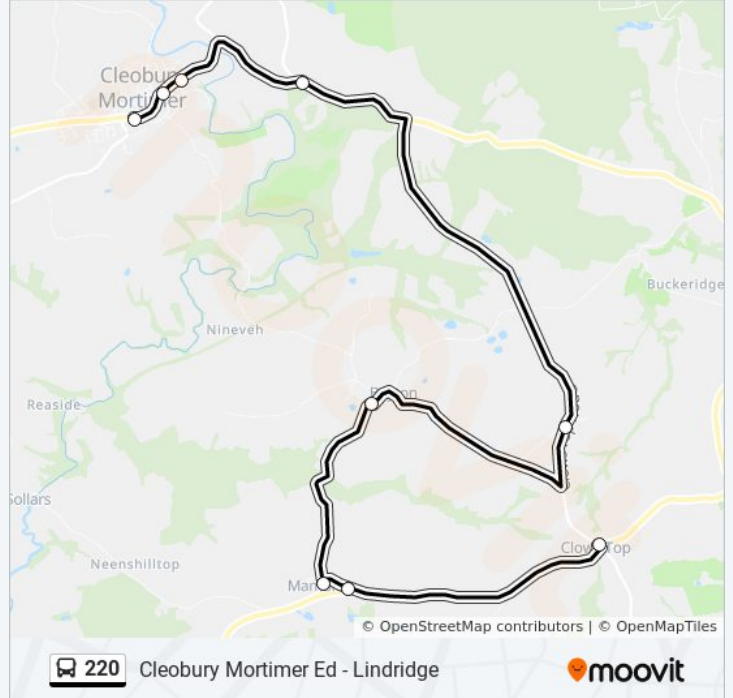

Direction: Cleobury Mortimer

9 stops

[VIEW LINE SCHEDULE](#)

Post Office

Moorfields

Sun & Slipper

Wheatsheaf

Telephone Box

220 bus Info

Direction: Cleobury Mortimer

Stops: 9

Trip Duration: 30 min

Line Summary:

Direction: Clows Top

8 stops

[VIEW LINE SCHEDULE](#)

- Talbot Inn
- Old Lion Ph
- Fire Station
- Six Ashes Jct
- Telephone Box
- Wheatsheaf
- Sun & Slipper
- Post Office

220 bus Time Schedule

Clows Top Route Timetable:

Sunday	Not Operational
Monday	Not Operational
Tuesday	Not Operational
Wednesday	11:00
Thursday	Not Operational
Friday	Not Operational
Saturday	Not Operational

220 bus Info

Direction: Clows Top

Stops: 8

Trip Duration: 30 min

Line Summary:

220 bus time schedules and route maps are available in an offline PDF at moovitapp.com. Use the [Moovit App](#) to see live bus times, train schedule or subway schedule, and step-by-step directions for all public transit in West Midlands.