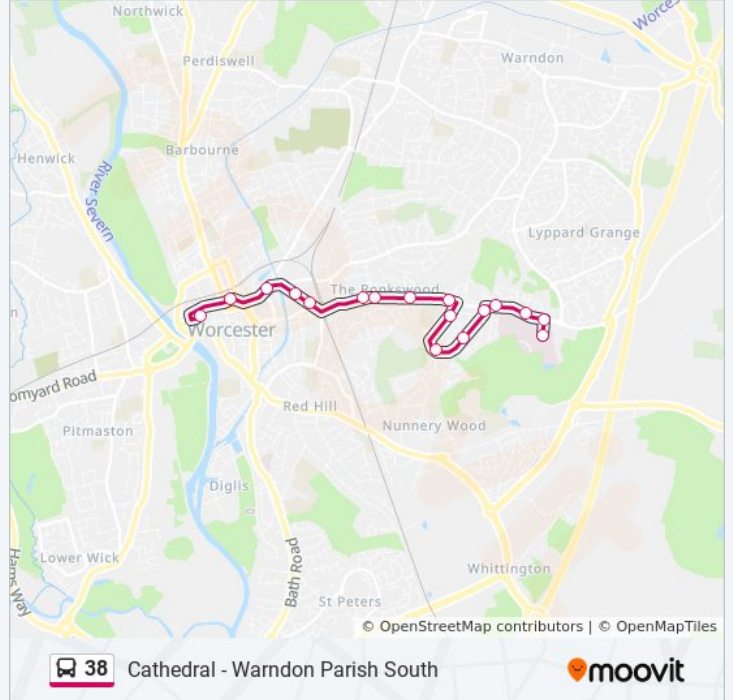

### Direction: Worcester

16 stops

[VIEW LINE SCHEDULE](#)

- Childrens Unit
- Oaklands
- Leopard Rise
- Linksvievw Crescent
- Ripon Road
- Lichfield Avenue
- Liverpool Road
- Peterborough Close
- Ronkswood School
- Trent Road
- The Gun Tavern
- Turnpike House
- Shrub Hill Station
- Lowesmoor Terrace
- Mcdonalds
- Worcester Crowngate

### 38 bus Info

**Direction:** Worcester

**Stops:** 16

**Trip Duration:** 17 min

**Line Summary:**

**Direction: Worcestershire Royal Hospital**

18 stops

[VIEW LINE SCHEDULE](#)

- Worcester Crowngate
- Sansome Street
- Lowesmoor (Stop 1)
- Shrub Hill Road
- Shrub Hill Station
- Turnpike House
- The Gun Tavern
- Trent Road
- Ronkswood School
- Peterborough Close
- Liverpool Road
- Lichfield Avenue
- Ripon Road
- Linksvie Crescent
- Leopard Rise
- Oaklands
- A & E Unit
- Childrens Unit

**38 bus Info**

**Direction:** Worcestershire Royal Hospital

**Stops:** 18

**Trip Duration:** 19 min

**Line Summary:**

38 bus time schedules and route maps are available in an offline PDF at [moovitapp.com](https://moovitapp.com). Use the [Moovit App](#) to see live bus times, train schedule or subway schedule, and step-by-step directions for all public transit in West Midlands.