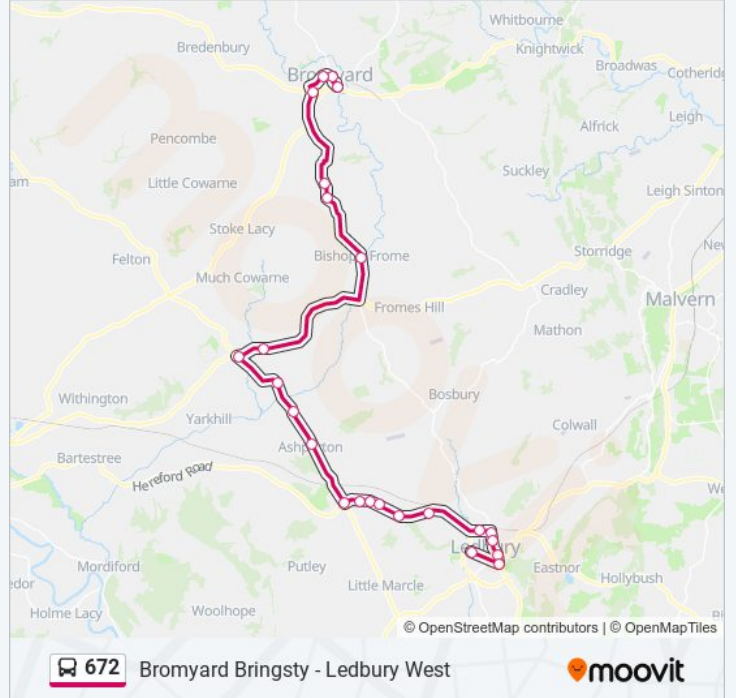

Golding Way

Railway Station

Tesco

Market House

The Southend

Aldi

672 bus time schedules and route maps are available in an offline PDF at moovitapp.com. Use the Moovit App to see live bus times, train schedule or subway schedule, and step-by-step directions for all public transit in West Midlands.

© 2024 Moovit - All Rights Reserved