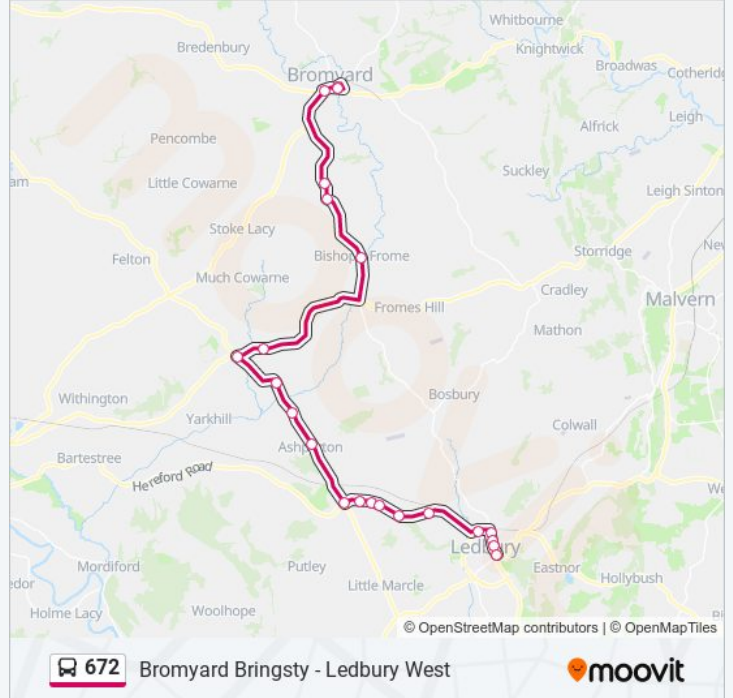

Direction: Bromyard

22 stops

[VIEW LINE SCHEDULE](#)

- Memorial
- Old Hospital
- Tesco
- Railway Station
- Golding Way
- Baynham's Farm
- Falcon Lane
- The Verzons
- Little Verzons
- Munsley Turn
- Trumpet Inn
- Telephone Box
- Garage
- Church Turn
- Crossroads
- Lower Egleton Court
- Chase Inn
- Stocks Farm
- Stores
- Clover Road
- Tower Hill
- Pump Street

672 bus Info

Direction: Bromyard

Stops: 22

Trip Duration: 40 min

Line Summary:

Direction: Ledbury

24 stops

[VIEW LINE SCHEDULE](#)

- Pump Street
- Co-Op Store
- Lodon Avenue
- Flaggoners Green Winslow Road
- Stores
- Stocks Farm
- Chase Inn
- Lower Egleton Court
- Crossroads
- Church Turn
- Garage
- Telephone Box
- Trumpet Inn
- Munsley Turn
- Little Verzons
- The Verzons
- Falcon Lane
- Baynham's Farm

672 bus Info

Direction: Ledbury

Stops: 24

Trip Duration: 50 min

Line Summary:

Golding Way

Railway Station

Tesco