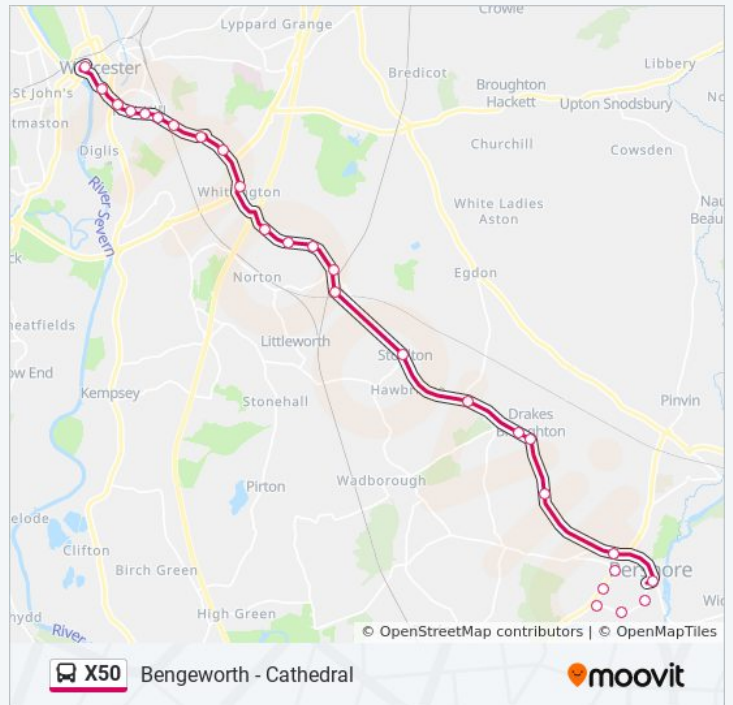

Chapel Street

Evesham

Direction: Pershore

24 stops

[VIEW LINE SCHEDULE](#)

Worcester Crowngate

Cathedral

Sidbury

Fort Royal

Camp Hill Road

Sebright

Foxwell Street

Red Hill Top

X50 bus Time Schedule

Pershore Route Timetable:

Sunday	10:10 AM - 5:10 PM
Monday	Not Operational
Tuesday	Not Operational
Wednesday	Not Operational
Thursday	Not Operational
Friday	Not Operational
Saturday	Not Operational

X50 bus Info

Blind College
 Swan Inn
 Motorway Southbound
 Firs Cottages Layby
 High Park
 Woodbury Lane
 Worcestershire Parkway (Stand B)
 Froggery Lane
 Fusion Brasserie
 Caldwell Lodge
 Motorcycle Shop
 Main Road
 Pershore Fields Cottages
 Loughmill Road
 Head Street
 Abbey Tea Rooms

Direction: Pershore
Stops: 24
Trip Duration: 25 min
Line Summary:

Direction: Worcester

39 stops
[VIEW LINE SCHEDULE](#)

Evesham
 Police Station
 Leisure Centre
 Church Hill
 Church
 Cider Mill
 Berryfield Road
 New Inn
 Bricklehampton Turn
 Cooks Hill
 Timber Lane
 College Of Horticulture
 Royal Arcade