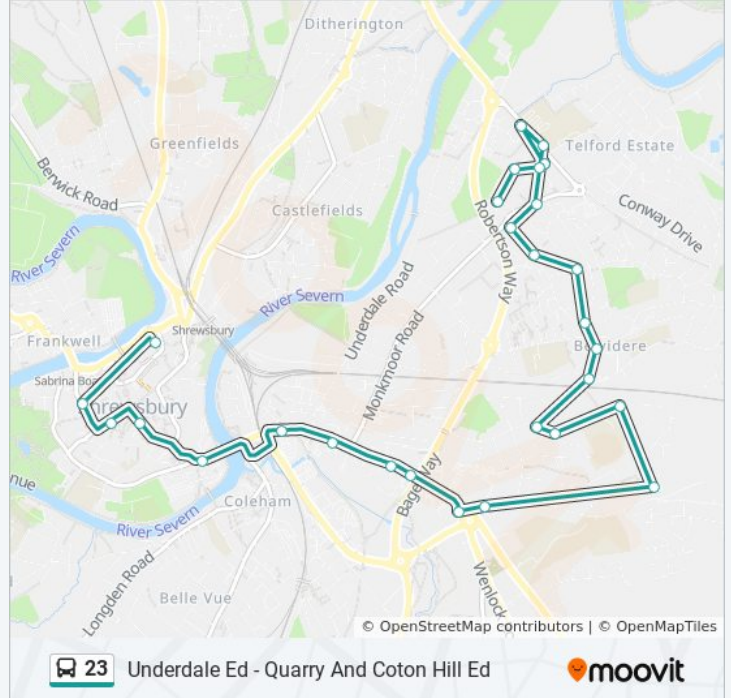

Underdale Ed - Quarry And Coton Hill Ed

Get The App

The 23 bus line (Underdale Ed - Quarry And Coton Hill Ed) has 2 routes. For regular weekdays, their operation hours are: (1) Monkmoor: 08:17 - 17:17(2) Shrewsbury: 08:04 - 17:34
Use the Moovit App to find the closest 23 bus station near you and find out when is the next 23 bus arriving.

Reynaulds Close Jct

Shirehall

23 bus Time Schedule

Shrewsbury Route Timetable:

Sunday	Not Operational
Monday	08:04 - 17:34
Tuesday	08:04 - 17:34
Wednesday	08:04 - 17:34
Thursday	08:04 - 17:34
Friday	08:04 - 17:34
Saturday	08:04 - 17:34

23 bus Info

Direction: Shrewsbury

Stops: 28

Trip Duration: 26 min

Line Summary:

Shirehall

The Bell Ph

Newhall Gardens Jct

The Dun Cow

Abbey Church

St. Julians Friars

The Square

Market Hall

Rowleys House

Shrewsbury

23 bus time schedules and route maps are available in an offline PDF at moovitapp.com. Use the [Moovit App](#) to see live bus times, train schedule or subway schedule, and step-by-step directions for all public transit in West Midlands.