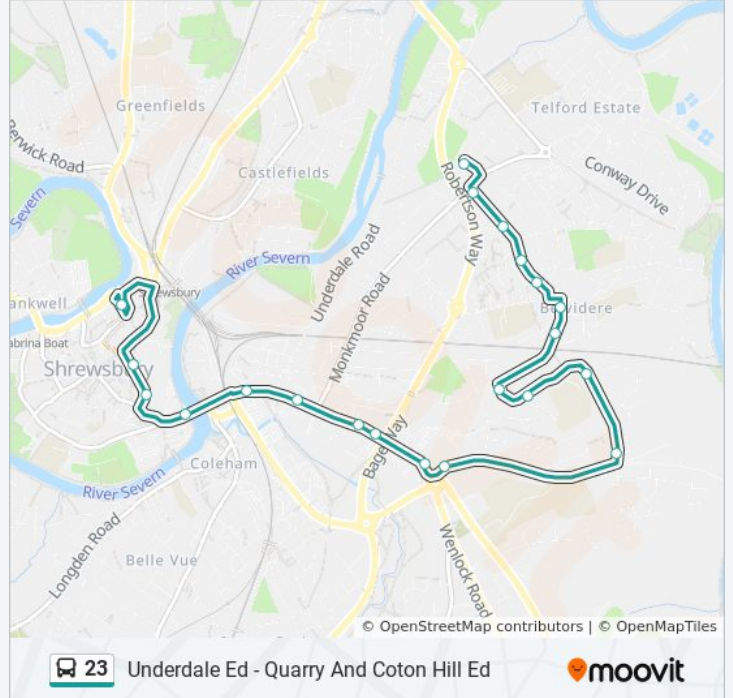

Underdale Ed - Quarry And Coton Hill Ed

Get The App

The 23 bus line (Underdale Ed - Quarry And Coton Hill Ed) has 2 routes. For regular weekdays, their operation hours are: (1) Monkmoor: 08:17 - 17:17(2) Shrewsbury: 08:04 - 17:34
Use the Moovit App to find the closest 23 bus station near you and find out when is the next 23 bus arriving.

Direction: Monkmoor

21 stops

[VIEW LINE SCHEDULE](#)

- Shrewsbury
- St Mary's Church Town Services
- Dogpole
- Bridge
- Abbey Church
- The Dun Cow
- Newhall Gardens Jct
- The Bell Ph
- Shirehall
- Shirehall
- Reynaulds Close Jct
- Carmen Avenue Jct
- Peace Drive Jct
- Belvidere Road Jct
- Belvidere Lane Jct
- Mynd Close Jct
- Abbots Road Jct
- Connyger Crescent Jct
- Porchfield Jct
- Monkmoor Road Jct Out
- No. 13

23 bus Info

Direction: Monkmoor

Stops: 21

Trip Duration: 17 min

Line Summary:

Direction: Shrewsbury

28 stops

[VIEW LINE SCHEDULE](#)

23 bus Info

Direction: Shrewsbury

Stops: 28

Trip Duration: 26 min

Line Summary:

Shirehall

The Bell Ph

Newhall Gardens Jct