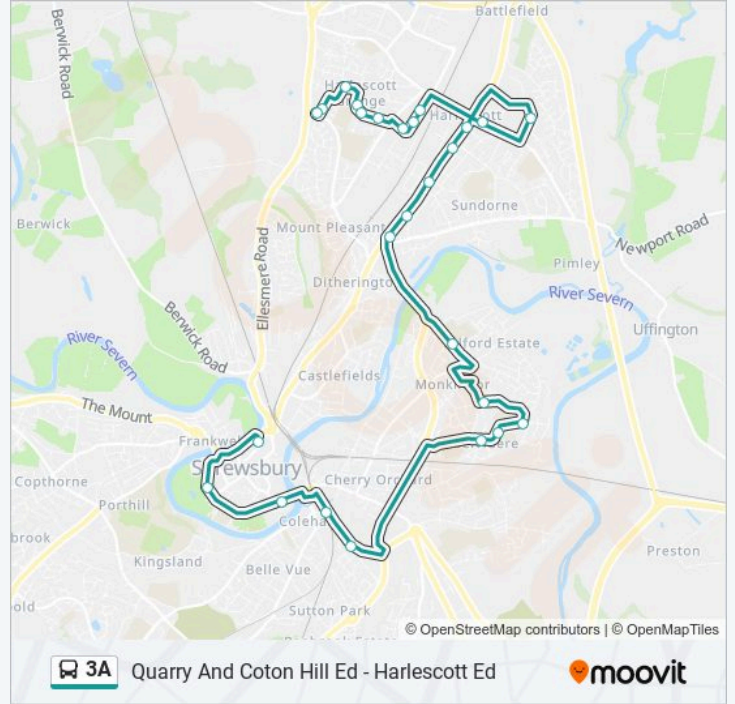

### Direction: Mount Pleasant

26 stops

[VIEW LINE SCHEDULE](#)

- Shrewsbury
- St Mary's Church Town Services
- Dogpole
- Bridge
- Asda
- Cineworld
- Upton Lane Jct
- Belvidere Ph
- Galton Drive Jct
- Shaw Road Junction
- Shaw Road Jct
- Monkmoor Hotel
- Bridgeford Way Jct
- Heathgates Ph
- Sentinel
- Rosedale Jct
- Haughmond Avenue Jct
- Hawkstone Road Jct
- B & Q
- Jewsons
- Kwiksave

### 3A bus Info

**Direction:** Shrewsbury

**Stops:** 26

**Trip Duration:** 37 min

**Line Summary:**

Galton Drive Jct  
Belvidere Ph  
Upton Lane Jct  
Cineworld  
Asda  
St. Julians Friars  
St Chad's Church  
Shrewsbury