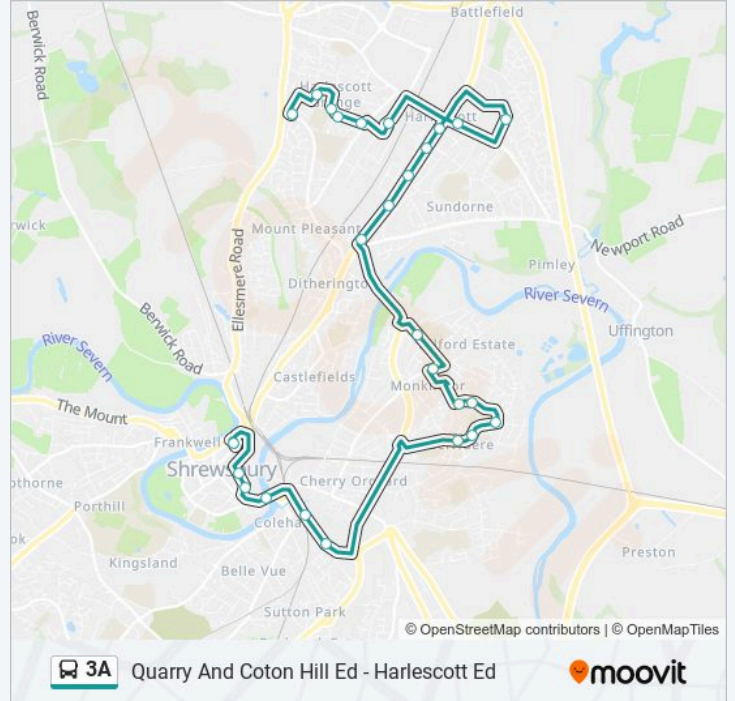

### Direction: Mount Pleasant

26 stops

[VIEW LINE SCHEDULE](#)

- Shrewsbury
- St Mary's Church Town Services
- Dogpole
- Bridge
- Asda
- Cineworld
- Upton Lane Jct
- Belvidere Ph
- Galton Drive Jct
- Shaw Road Junction
- Shaw Road Jct
- Monkmoor Hotel
- Bridgeford Way Jct
- Heathgates Ph
- Sentinel
- Rosedale Jct
- Haughmond Avenue Jct
- Hawkstone Road Jct
- B & Q
- Jewsons
- Kwiksave

### 3A bus Info

**Direction:** Mount Pleasant

**Stops:** 26

**Trip Duration:** 30 min

**Line Summary:**

Lancaster Road Jct

Worcester Road Jct

Bainbridge Gardens Jct

### Direction: Shrewsbury

26 stops

[VIEW LINE SCHEDULE](#)

Church

Horksley Jct

Anchor Inn

Bainbridge Gardens Jct

Worcester Road Jct

### 3A bus Info

**Direction:** Shrewsbury

**Stops:** 26

**Trip Duration:** 37 min

**Line Summary:**

Galton Drive Jct  
Belvidere Ph  
Upton Lane Jct  
Cineworld  
Asda  
St. Julians Friars  
St Chad's Church  
Shrewsbury